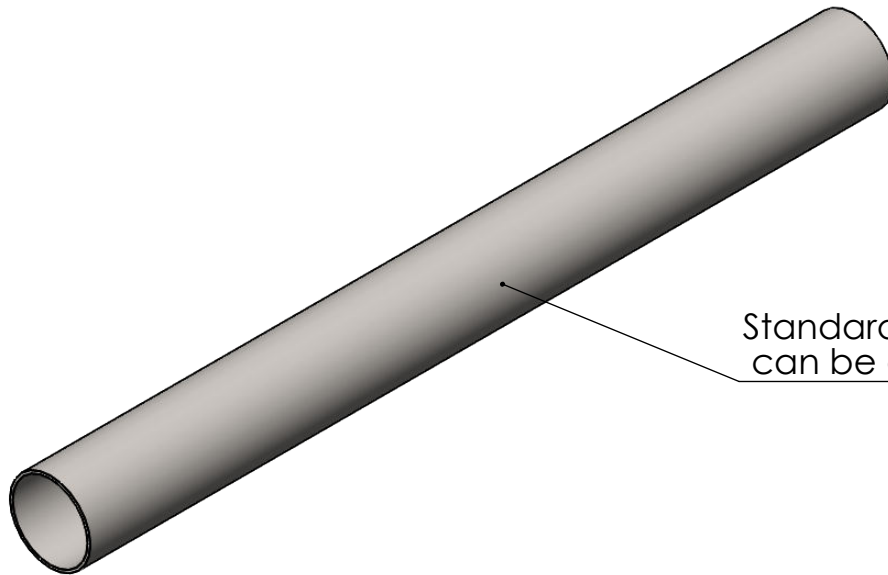

VL008 Crosshead

Height:
Width:
Depth:
Weight HO: kg
EO: kg

Tube ϕ :
Pipe Centres:
Elec. element if specified:
Output @ 50°C Δ T Watts:
BTUs:

All dimensions in millimetres

Manufactured from mild steel

Vogue UK Ltd. reserve the right to alter specifications without prior notice.
ALL MEASUREMENTS ARE NOMINAL DIMENSIONS ONLY, AND ARE NOT BINDING.

SCALE 1:2

VOGUE UK
TOWEL WARMERS & RADIATORS

Strawberry Lane, Willenhall
West Midlands WV13 3RS
Tel: 01902 387000 Fax: 01902 387001
e-mail: sales@vogueuk.co.uk www.vogueuk.co.uk

AC005 CONNECTION TUBE

All dimensions in millimetres

Manufactured from
ISO/CEN CuZn36As (BS CZ126) Brass tube

Standard 150mm lengths
can be cut down to suit

Vogue UK Ltd. reserve the right to alter specifications without prior notice.
ALL MEASUREMENTS ARE NOMINAL DIMENSIONS ONLY, AND ARE NOT BINDING.

Height: 50mm
Width: 50mm
Depth: 3mm

All dimensions in millimetres

Manufactured from brass

Vogue UK Ltd. reserve the right to alter specifications without prior notice.
ALL MEASUREMENTS ARE NOMINAL DIMENSIONS ONLY, AND ARE NOT BINDING.