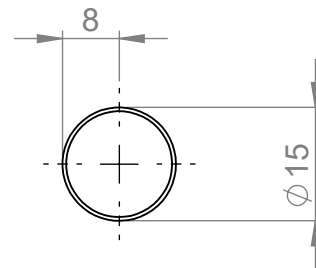

VL008 Crosshead

Height:
Width:
Depth:
Weight HO: kg
EO: kg

Tube ϕ :
Pipe Centres:
Elec. element if specified:
Output @ 50°C Δ T Watts:
BTUs:

All dimensions in millimetres

Manufactured from mild steel

Vogue UK Ltd. reserve the right to alter specifications without prior notice.
ALL MEASUREMENTS ARE NOMINAL DIMENSIONS ONLY, AND ARE NOT BINDING.

Manufactured from
ISO/CEN CuZn36As (BS CZ126) Brass tube

Standard 150mm lengths
can be cut down to suit

Vogue UK Ltd. reserve the right to alter specifications without prior notice.
ALL MEASUREMENTS ARE NOMINAL DIMENSIONS ONLY, AND ARE NOT BINDING.

Height: 50mm
Width: 50mm
Depth: 3mm

All dimensions in millimetres

Manufactured from brass

Vogue UK Ltd. reserve the right to alter specifications without prior notice.
ALL MEASUREMENTS ARE NOMINAL DIMENSIONS ONLY, AND ARE NOT BINDING.