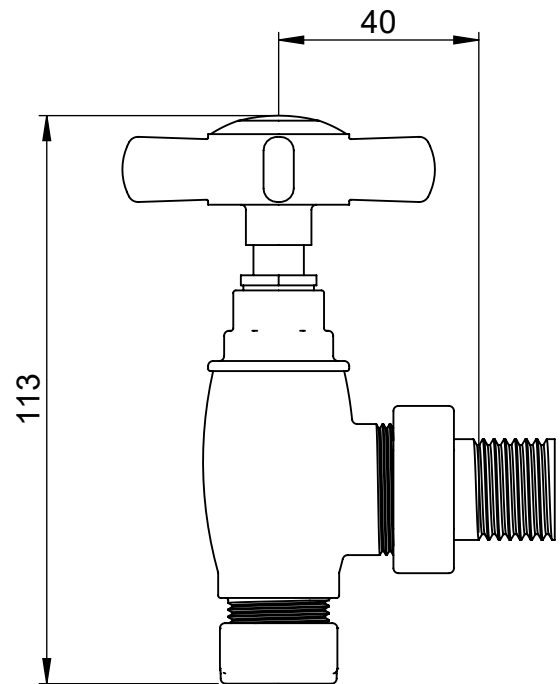

VL008 Crosshead

Height:
Width:
Depth:
Weight HO: kg
EO: kg

Tube ϕ :
Pipe Centres:
Elec. element if specified:
Output @ 50°C Δ T Watts:
BTUs:

All dimensions in millimetres

Manufactured from mild steel

Vogue UK Ltd. reserve the right to alter specifications without prior notice.
ALL MEASUREMENTS ARE NOMINAL DIMENSIONS ONLY, AND ARE NOT BINDING.

SCALE 1:2

VOGUE UK
TOWEL WARMERS & RADIATORS

Strawberry Lane, Willenhall
West Midlands WV13 3RS
Tel: 01902 387000 Fax: 01902 387001
e-mail: sales@vogueuk.co.uk www.vogueuk.co.uk

AC005 CONNECTION TUBE

All dimensions in millimetres

Manufactured from
ISO/CEN CuZn36As (BS CZ126) Brass tube

Standard 150mm lengths
can be cut down to suit

Vogue UK Ltd. reserve the right to alter specifications without prior notice.
ALL MEASUREMENTS ARE NOMINAL DIMENSIONS ONLY, AND ARE NOT BINDING.

Height: 50mm
Width: 50mm
Depth: 3mm

All dimensions in millimetres

Manufactured from brass

Vogue UK Ltd. reserve the right to alter specifications without prior notice.
ALL MEASUREMENTS ARE NOMINAL DIMENSIONS ONLY, AND ARE NOT BINDING.