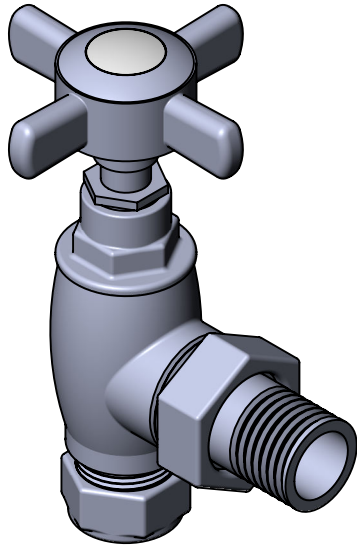

VL008 Crosshead

Height:
Width:
Depth:
Weight HO: kg
EO: kg

Tube ϕ :
Pipe Centres:
Elec. element if specified:
Output @ 50°C Δ T Watts:
BTUs:

All dimensions in millimetres

Manufactured from mild steel

Vogue UK Ltd. reserve the right to alter specifications without prior notice.
ALL MEASUREMENTS ARE NOMINAL DIMENSIONS ONLY, AND ARE NOT BINDING.

SCALE 1:2

VOGUE UK
TOWEL WARMERS & RADIATORS

Strawberry Lane, Willenhall
West Midlands WV13 3RS
Tel: 01902 387000 Fax: 01902 387001
e-mail: sales@vogueuk.co.uk www.vogueuk.co.uk

AC005 CONNECTION TUBE

All dimensions in millimetres

Manufactured from
ISO/CEN CuZn36As (BS CZ126) Brass tube

Standard 150mm lengths
can be cut down to suit

Vogue UK Ltd. reserve the right to alter specifications without prior notice.
ALL MEASUREMENTS ARE NOMINAL DIMENSIONS ONLY, AND ARE NOT BINDING.

Height: 50mm
Width: 50mm
Depth: 3mm

All dimensions in millimetres

Manufactured from brass

Vogue UK Ltd. reserve the right to alter specifications without prior notice.
ALL MEASUREMENTS ARE NOMINAL DIMENSIONS ONLY, AND ARE NOT BINDING.