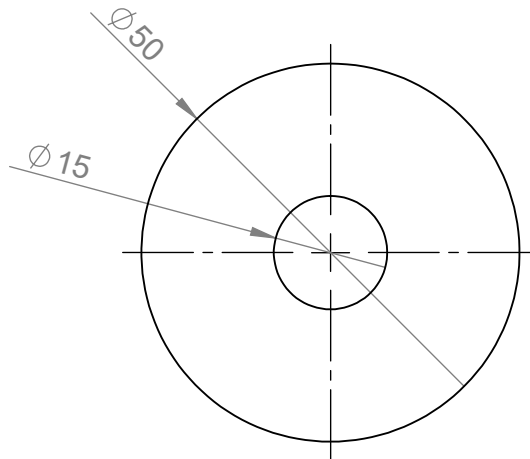

VL008 Crosshead

Height:
Width:
Depth:
Weight HO: kg
EO: kg

Tube ϕ :
Pipe Centres:
Elec. element if specified:
Output @ 50°C Δ T Watts:
BTUs:

All dimensions in millimetres

Manufactured from mild steel

Vogue UK Ltd. reserve the right to alter specifications without prior notice.
ALL MEASUREMENTS ARE NOMINAL DIMENSIONS ONLY, AND ARE NOT BINDING.

Manufactured from
ISO/CEN CuZn36As (BS CZ126) Brass tube

Standard 150mm lengths
can be cut down to suit

Vogue UK Ltd. reserve the right to alter specifications without prior notice.
ALL MEASUREMENTS ARE NOMINAL DIMENSIONS ONLY, AND ARE NOT BINDING.

Height: 50mm
Width: 50mm
Depth: 3mm

All dimensions in millimetres

Manufactured from brass

Vogue UK Ltd. reserve the right to alter specifications without prior notice.
ALL MEASUREMENTS ARE NOMINAL DIMENSIONS ONLY, AND ARE NOT BINDING.