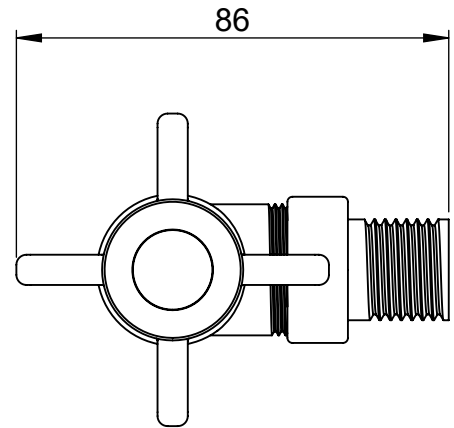

VL008 Crosshead

Height:
Width:
Depth:
Weight HO: kg
EO: kg

Tube ϕ :
Pipe Centres:
Elec. element if specified:
Output @ 50°C Δ T Watts:
BTUs:

All dimensions in millimetres

Manufactured from mild steel

Vogue UK Ltd. reserve the right to alter specifications without prior notice.
ALL MEASUREMENTS ARE NOMINAL DIMENSIONS ONLY, AND ARE NOT BINDING.

SCALE 1:2

VOGUE UK
TOWEL WARMERS & RADIATORS

Strawberry Lane, Willenhall
West Midlands WV13 3RS
Tel: 01902 387000 Fax: 01902 387001
e-mail: sales@vogueuk.co.uk www.vogueuk.co.uk

AC005 CONNECTION TUBE

All dimensions in millimetres

Manufactured from
ISO/CEN CuZn36As (BS CZ126) Brass tube

Standard 150mm lengths
can be cut down to suit

Vogue UK Ltd. reserve the right to alter specifications without prior notice.
ALL MEASUREMENTS ARE NOMINAL DIMENSIONS ONLY, AND ARE NOT BINDING.

Height: 50mm
Width: 50mm
Depth: 3mm

All dimensions in millimetres

Manufactured from brass

Vogue UK Ltd. reserve the right to alter specifications without prior notice.
ALL MEASUREMENTS ARE NOMINAL DIMENSIONS ONLY, AND ARE NOT BINDING.