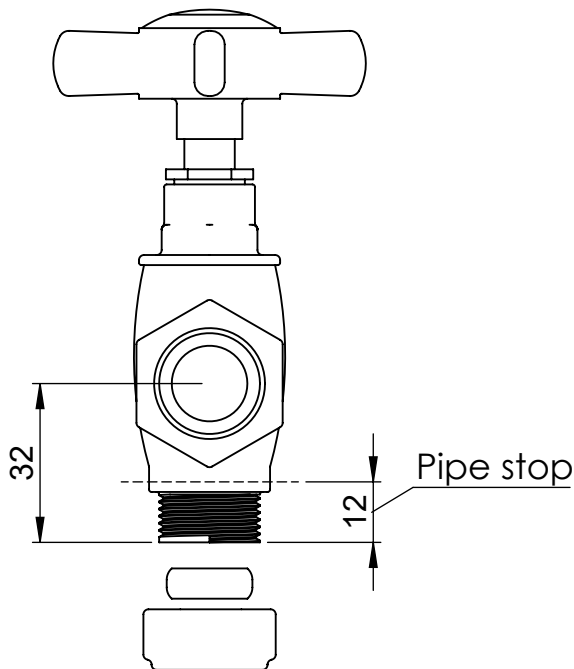

VL008 Crosshead

Height:
Width:
Depth:
Weight HO: kg
EO: kg

Tube ϕ :
Pipe Centres:
Elec. element if specified:
Output @ 50°C Δ T Watts:
BTUs:

All dimensions in millimetres

Manufactured from mild steel

Vogue UK Ltd. reserve the right to alter specifications without prior notice.
ALL MEASUREMENTS ARE NOMINAL DIMENSIONS ONLY, AND ARE NOT BINDING.

SCALE 1:2

VOGUE UK
TOWEL WARMERS & RADIATORS

Strawberry Lane, Willenhall
West Midlands WV13 3RS
Tel: 01902 387000 Fax: 01902 387001
e-mail: sales@vogueuk.co.uk www.vogueuk.co.uk

AC005 CONNECTION TUBE

All dimensions in millimetres

Manufactured from
ISO/CEN CuZn36As (BS CZ126) Brass tube

Standard 150mm lengths
can be cut down to suit

Vogue UK Ltd. reserve the right to alter specifications without prior notice.
ALL MEASUREMENTS ARE NOMINAL DIMENSIONS ONLY, AND ARE NOT BINDING.

Height: 50mm
Width: 50mm
Depth: 3mm

All dimensions in millimetres

Manufactured from brass

Vogue UK Ltd. reserve the right to alter specifications without prior notice.
ALL MEASUREMENTS ARE NOMINAL DIMENSIONS ONLY, AND ARE NOT BINDING.