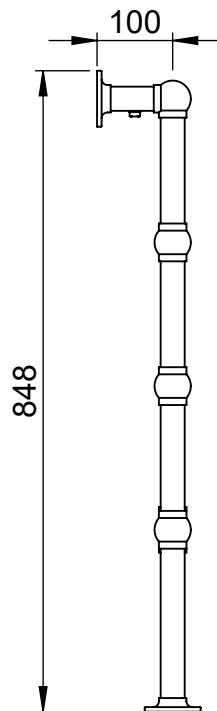

# Ballerina LG024A-MS 848x598

Height: 848  
Width: 598  
Depth: 138  
Weight HO: 7.5 kg  
EO: 9.5 kg

Tube  $\phi$  : 31.8  
Face-Face Connections: 453  
Elec. element if specified: 100  
Output @ 50°C  $\Delta$  T Watts: 163  
BTUs: 556

All dimensions in millimetres

Manufactured from Mild Steel

Vogue UK Ltd. reserve the right to alter specifications without prior notice.  
ALL MEASUREMENTS ARE NOMINAL DIMENSIONS ONLY, AND ARE NOT BINDING.

# Ballerina LG021-MS 1549x598

Height: 1549  
Width: 598  
Depth: 138

Tube  $\phi$  : 31.8  
Face-Face Connections: 454  
Elec. element if specified: 150  
Output @ 50°C  $\Delta$  T Watts: 310  
BTUs: 1058