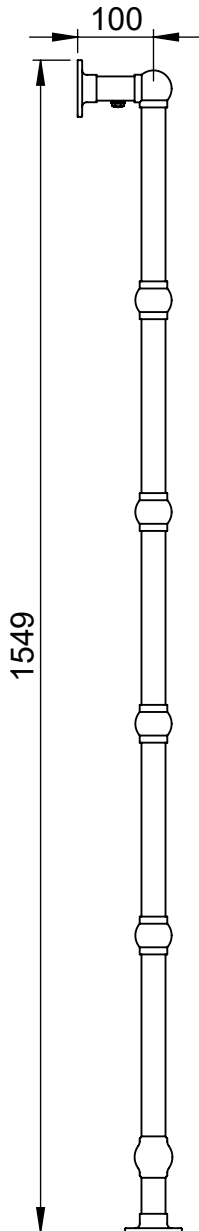

# Ballerina LG024A-MS 848x598

Height: 848  
Width: 598  
Depth: 138  
Weight HO: 7.5 kg  
EO: 9.5 kg

Tube  $\phi$  : 31.8  
Face-Face Connections: 453  
Elec. element if specified: 100  
Output @ 50°C  $\Delta$  T Watts: 163  
BTUs: 556

All dimensions in millimetres

Manufactured from Mild Steel

Vogue UK Ltd. reserve the right to alter specifications without prior notice.  
ALL MEASUREMENTS ARE NOMINAL DIMENSIONS ONLY, AND ARE NOT BINDING.

# Ballerina LG021-MS 1549x598

Height: 1549  
Width: 598  
Depth: 138

Tube  $\phi$  : 31.8  
Face-Face Connections: 454  
Elec. element if specified: 150  
Output @ 50°C  $\Delta$  T Watts: 310  
BTUs: 1058