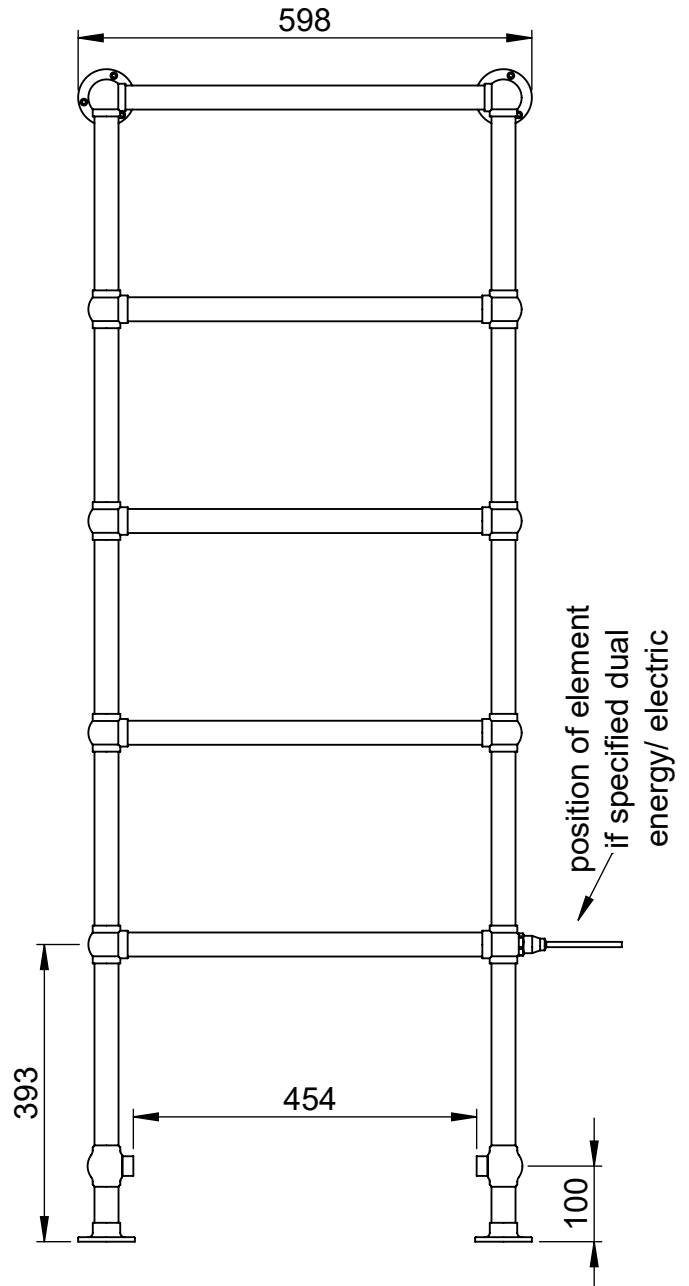

# Ballerina LG024A-MS 848x598

Height: 848  
Width: 598  
Depth: 138  
Weight HO: 7.5 kg  
EO: 9.5 kg

Tube  $\phi$  : 31.8  
Face-Face Connections: 453  
Elec. element if specified: 100  
Output @ 50°C  $\Delta$  T Watts: 163  
BTUs: 556

# Ballerina LG021-MS 1549x598

Height: 1549  
Width: 598  
Depth: 138

Tube  $\phi$  : 31.8  
Face-Face Connections: 454  
Elec. element if specified: 150  
Output @ 50°C  $\Delta$  T Watts: 310  
BTUs: 1058

All dimensions in millimetres

Manufactured from Mild Steel

Vogue UK Ltd. reserve the right to alter specifications without prior notice.  
ALL MEASUREMENTS ARE NOMINAL DIMENSIONS ONLY, AND ARE NOT BINDING.