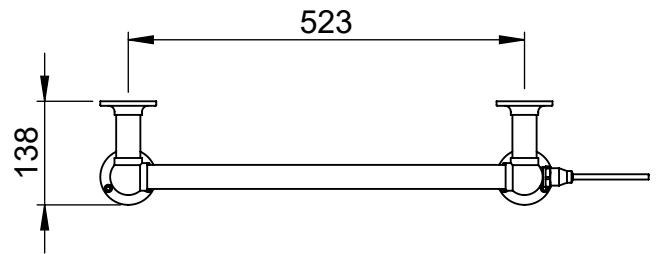

# Ballerina LG024A-MS 848x598

Height: 848  
Width: 598  
Depth: 138  
Weight HO: 7.5 kg  
EO: 9.5 kg

Tube  $\phi$  : 31.8  
Face-Face Connections: 453  
Elec. element if specified: 100  
Output @ 50°C  $\Delta$  T Watts: 163  
BTUs: 556

All dimensions in millimetres

Manufactured from Mild Steel

Vogue UK Ltd. reserve the right to alter specifications without prior notice.  
ALL MEASUREMENTS ARE NOMINAL DIMENSIONS ONLY, AND ARE NOT BINDING.

# Ballerina LG021-MS 1549x598

Height: 1549  
Width: 598  
Depth: 138

Tube  $\phi$  : 31.8  
Face-Face Connections: 454  
Elec. element if specified: 150  
Output @ 50°C  $\Delta$  T Watts: 310  
BTUs: 1058