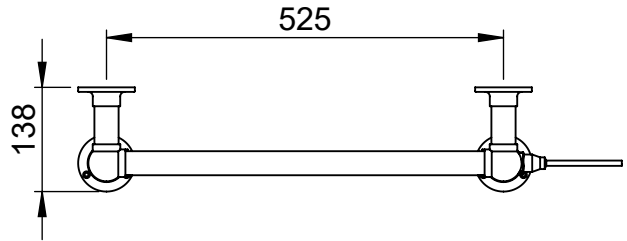

Ballerina LG021-MS 1549x598

Height: 1549
Width: 598
Depth: 138

Tube ϕ : 31.8
Face-Face Connections: 454
Elec. element if specified: 150
Output @ 50°C Δ T Watts: 310
BTUs: 1058

All dimensions in millimetres

Manufactured from Mild Steel

Vogue UK Ltd. reserve the right to alter specifications without prior notice.
ALL MEASUREMENTS ARE NOMINAL DIMENSIONS ONLY, AND ARE NOT BINDING.

SCALE 1:10

VOGUE UK
TOWEL WARMERS & RADIATORS

Strawberry Lane, Willenhall
West Midlands WV13 3RS
Tel: 01902 387000 Fax: 01902 387001
e-mail: sales@vogueuk.co.uk www.vogueuk.co.uk