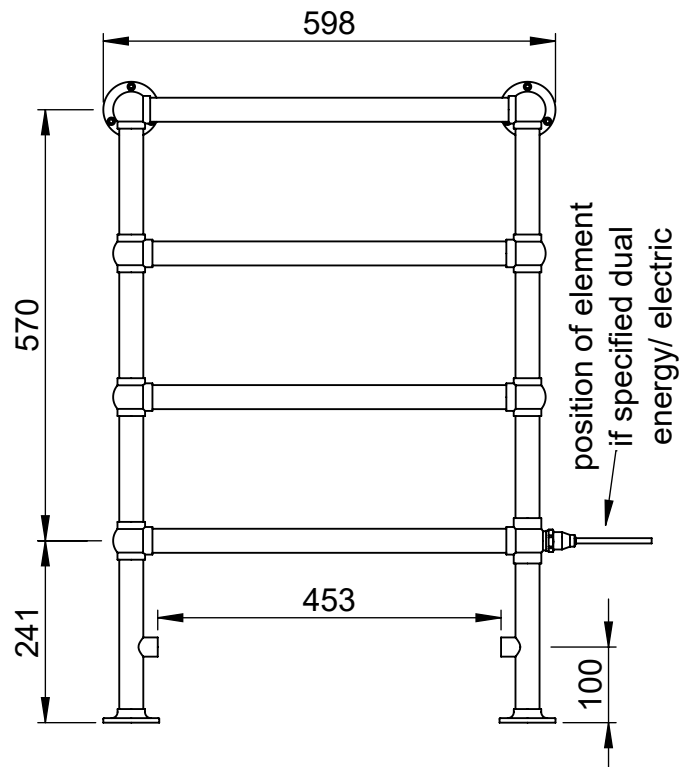

# Ballerina LG024A-MS 848x598

Height: 848  
Width: 598  
Depth: 138  
Weight HO: 7.5 kg  
EO: 9.5 kg

Tube  $\phi$  : 31.8  
Face-Face Connections: 453  
Elec. element if specified: 100  
Output @ 50°C  $\Delta$  T Watts: 163  
BTUs: 556

All dimensions in millimetres

Manufactured from Mild Steel

Vogue UK Ltd. reserve the right to alter specifications without prior notice.  
ALL MEASUREMENTS ARE NOMINAL DIMENSIONS ONLY, AND ARE NOT BINDING.

# Ballerina LG021-MS 1549x598

Height: 1549  
Width: 598  
Depth: 138

Tube  $\phi$  : 31.8  
Face-Face Connections: 454  
Elec. element if specified: 150  
Output @ 50°C  $\Delta$  T Watts: 310  
BTUs: 1058