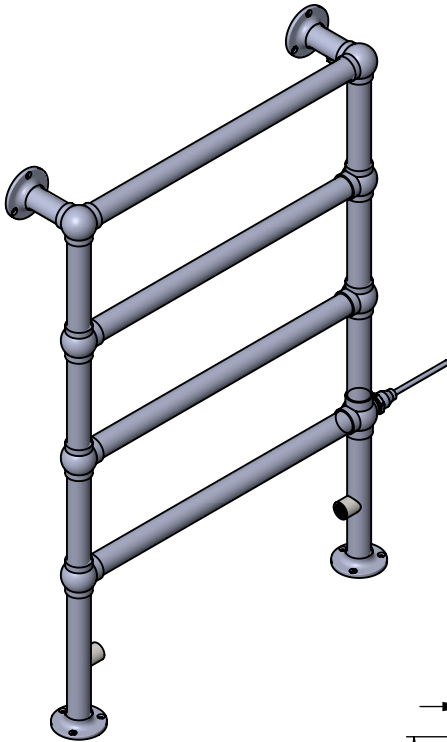

# Ballerina LG024A-MS 848x598

Height: 848  
Width: 598  
Depth: 138  
Weight HO: 7.5 kg  
EO: 9.5 kg

Tube  $\phi$  : 31.8  
Face-Face Connections: 453  
Elec. element if specified: 100  
Output @ 50°C  $\Delta$  T Watts: 163  
BTUs: 556

All dimensions in millimetres

Manufactured from Mild Steel

Vogue UK Ltd. reserve the right to alter specifications without prior notice.  
ALL MEASUREMENTS ARE NOMINAL DIMENSIONS ONLY, AND ARE NOT BINDING.

# Ballerina LG021-MS 1549x598

Height: 1549  
Width: 598  
Depth: 138

Tube  $\phi$  : 31.8  
Face-Face Connections: 454  
Elec. element if specified: 150  
Output @ 50°C  $\Delta$  T Watts: 310  
BTUs: 1058