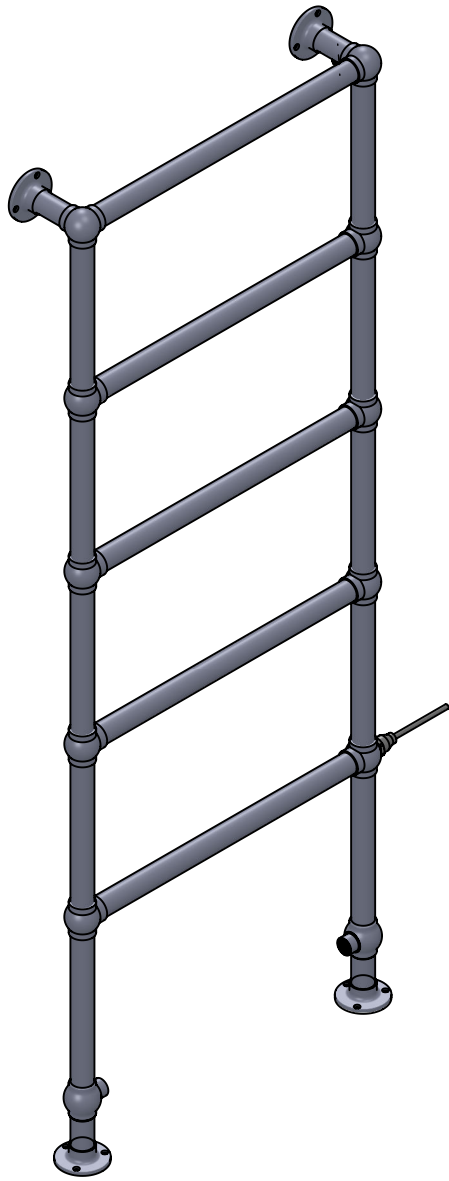

Ballerina LG021-MS 1549x598

Height: 1549
Width: 598
Depth: 138

Tube ϕ : 31.8
Face-Face Connections: 454
Elec. element if specified: 150
Output @ 50°C Δ T Watts: 310
BTUs: 1058

All dimensions in millimetres

Manufactured from Mild Steel

Vogue UK Ltd. reserve the right to alter specifications without prior notice.
ALL MEASUREMENTS ARE NOMINAL DIMENSIONS ONLY, AND ARE NOT BINDING.

SCALE 1:10

VOGUE UK
TOWEL WARMERS & RADIATORS

Strawberry Lane, Willenhall
West Midlands WV13 3RS
Tel: 01902 387000 Fax: 01902 387001
e-mail: sales@vogueuk.co.uk www.vogueuk.co.uk