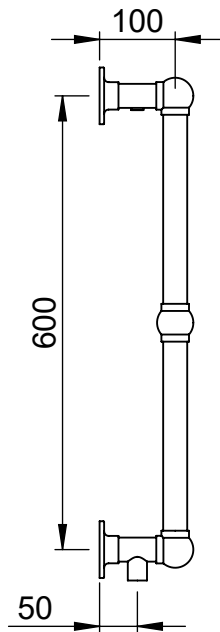

Ballerina LG025A 675x675

Height: 675
Width: 675
Depth: 125
Weight HO: kg
EO: kg

Tube ϕ : 31.8
Pipe Centres: 600
Elec. element if specified: 100
Output @ 50°C Δ T Watts: 167
BTUs: 570

All dimensions in millimetres

Manufactured from ISO/CEN CuZn36As (BS CZ126) brass tube

Vogue UK Ltd. reserve the right to alter specifications without prior notice.
ALL MEASUREMENTS ARE NOMINAL DIMENSIONS ONLY, AND ARE NOT BINDING.

SCALE 1:10

VOGUE UK
TOWEL WARMERS & RADIATORS

Strawberry Lane, Willenhall
West Midlands WV13 3RS
Tel: 01902 387000 Fax: 01902 387001
e-mail: sales@vogueuk.co.uk www.vogueuk.co.uk