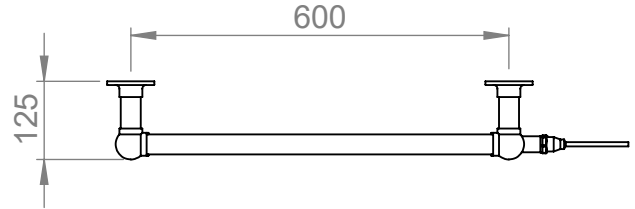

Ballerina LG021G 1575x675x125mm

Height: 1575mm   Tube ϕ : 31.8mm
Width: 675mm   Pipe Centres: 600mm
Depth: 125mm   Elec. element if specified: 150
Weight HO: 16.5 kg   Output @ 50°C Δ T Watts: 327
EO: 26.5 kg   BTUs: 1116

All dimensions in millimetres

Manufactured from ISO/CEN CuZn36As (BS CZ126) brass tube

Vogue UK Ltd. reserve the right to alter specifications without prior notice.
ALL MEASUREMENTS ARE NOMINAL DIMENSIONS ONLY, AND ARE NOT BINDING.

SCALE 1:12

VOGUE UK
TOWEL WARMERS & RADIATORS

Strawberry Lane, Willenhall
West Midlands WV13 3RS
Tel: 01902 387000 Fax: 01902 387001
e-mail: sales@vogueuk.co.uk www.vogueuk.co.uk