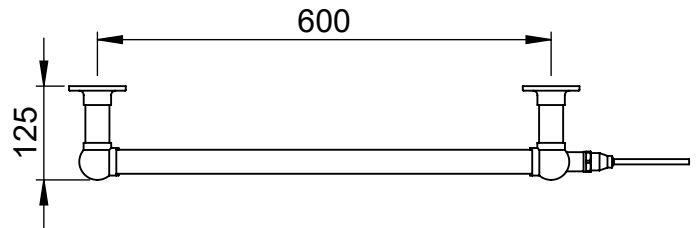

Ballerina LG025A 675x675

Height: 675
Width: 675
Depth: 125
Weight HO: kg
EO: kg

Tube ϕ : 31.8
Pipe Centres: 600
Elec. element if specified: 100
Output @ 50°C Δ T Watts: 167
BTUs: 570

All dimensions in millimetres

Manufactured from ISO/CEN CuZn36As (BS CZ126) brass tube

Vogue UK Ltd. reserve the right to alter specifications without prior notice.
ALL MEASUREMENTS ARE NOMINAL DIMENSIONS ONLY, AND ARE NOT BINDING.

SCALE 1:10

VOGUE UK
TOWEL WARMERS & RADIATORS

Strawberry Lane, Willenhall
West Midlands WV13 3RS
Tel: 01902 387000 Fax: 01902 387001
e-mail: sales@vogueuk.co.uk www.vogueuk.co.uk