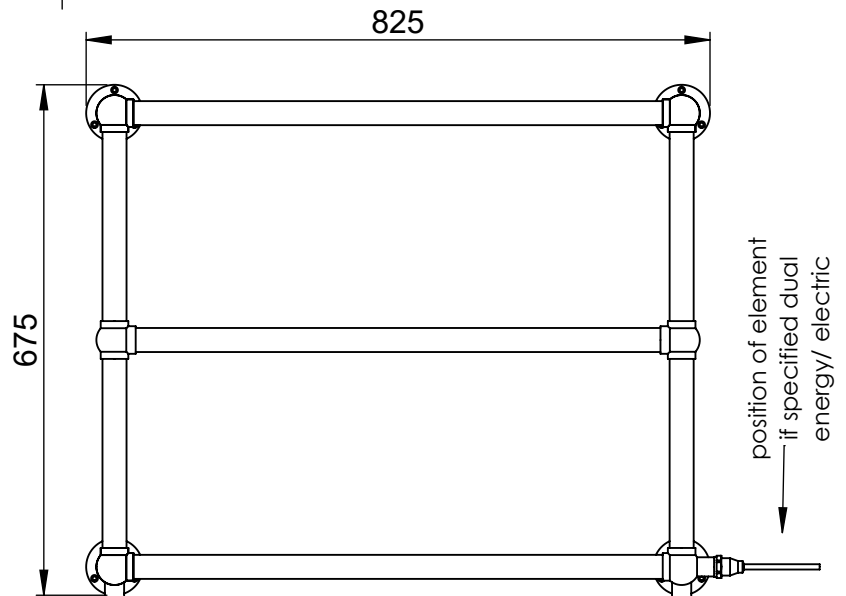

Ballerina LG025A 675x675

Height: 675
Width: 675
Depth: 125
Weight HO: kg
EO: kg

Tube ϕ : 31.8
Pipe Centres: 600
Elec. element if specified: 100
Output @ 50°C Δ T Watts: 167
BTUs: 570

All dimensions in millimetres

Height: 675
Width: 825
Depth: 125
Weight HO: kg
EO: kg

Tube ϕ : 31.8
Pipe Centres: 750
Elec. element if specified: 125
Output @ 50°C Δ T Watts: 190
BTUs: 648

All dimensions in millimetres

Manufactured from ISO/CEN CuZn36As (BS CZ126) brass tube

Width: 525

Depth: 125

Weight HO: 11.5 kg

EO: 19.5 kg

Tube ϕ : 31.8

Pipe Centres: 450

Elec. element if specified: 125

Output @ 50°C Δ T Watts: 239

Height: 1275

Width: 675

Depth: 125

Weight HO: 14.5 kg

EO: 24.5 kg

Tube ϕ : 31.8

Pipe Centres: 600

Elec. element if specified: 150