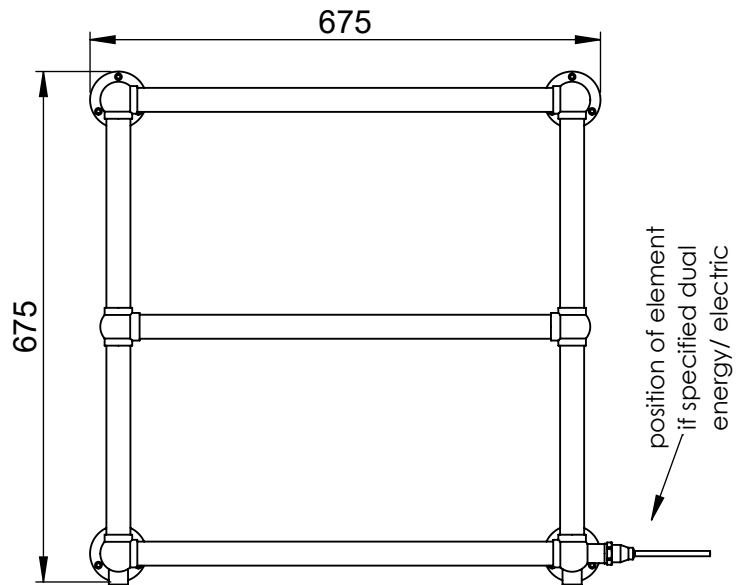

Ballerina LG025A 675x675

Height: 675
Width: 675
Depth: 125
Weight HO: kg
EO: kg

Tube ϕ : 31.8
Pipe Centres: 600
Elec. element if specified: 100
Output @ 50°C Δ T Watts: 167
BTUs: 570

All dimensions in millimetres

Manufactured from ISO/CEN CuZn36As (BS CZ126) brass tube

Vogue UK Ltd. reserve the right to alter specifications without prior notice.
ALL MEASUREMENTS ARE NOMINAL DIMENSIONS ONLY, AND ARE NOT BINDING.

SCALE 1:10

VOGUE UK
TOWEL WARMERS & RADIATORS

Strawberry Lane, Willenhall
West Midlands WV13 3RS
Tel: 01902 387000 Fax: 01902 387001
e-mail: sales@vogueuk.co.uk www.vogueuk.co.uk