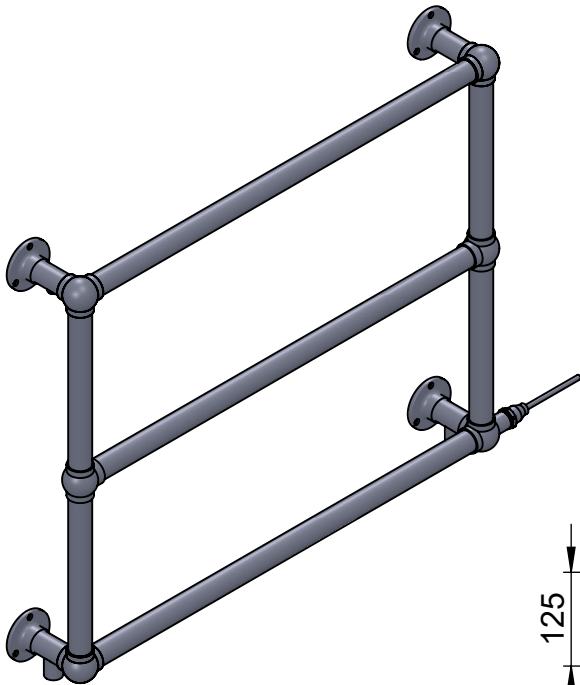

Ballerina LG025A 675x675

Height: 675
Width: 675
Depth: 125
Weight HO: kg
EO: kg

Tube ϕ : 31.8
Pipe Centres: 600
Elec. element if specified: 100
Output @ 50°C Δ T Watts: 167
BTUs: 570

All dimensions in millimetres

Manufactured from ISO/CEN CuZn36As (BS CZ126) brass tube

Vogue UK Ltd. reserve the right to alter specifications without prior notice.
ALL MEASUREMENTS ARE NOMINAL DIMENSIONS ONLY, AND ARE NOT BINDING.

Height: 675
Width: 825
Depth: 125
Weight HO: kg
EO: kg

Tube ϕ : 31.8
Pipe Centres: 750
Elec. element if specified: 125
Output @ 50°C Δ T Watts: 190
BTUs: 648

All dimensions in millimetres

Manufactured from ISO/CEN CuZn36As (BS CZ126) brass tube

Manufactured from ISO/CEN CuZn36As (BS CZ126) brass tube

*Dual energy models require a conversion-tee, consult relevant drawing for details.

Vogue UK Ltd. reserve the right to alter specifications without prior notice.
ALL MEASUREMENTS ARE NOMINAL DIMENSIONS ONLY, AND ARE NOT BINDING.