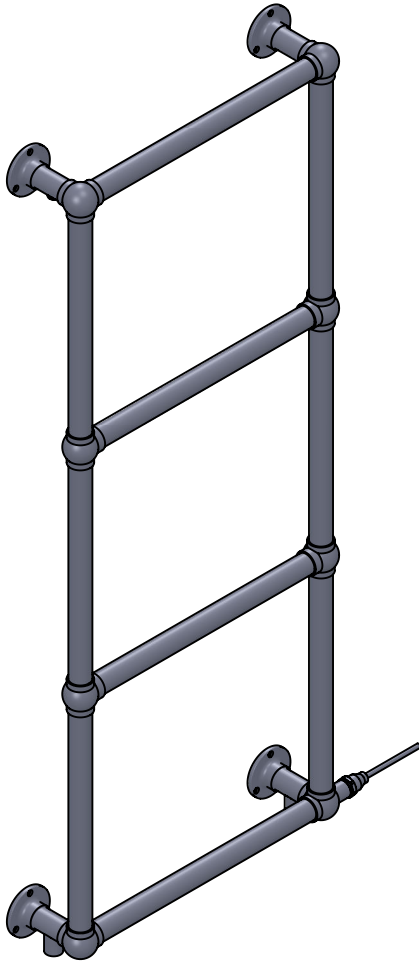

Ballerina LG021B 1275x525

Height: 1275

Width: 525

Depth: 125

Weight HO: 11.5 kg

EO: 19.5 kg

Tube ϕ : 31.8

Pipe Centres: 450

Elec. element if specified: 125

Output @ 50°C Δ T Watts: 239

BTUs: 815

All dimensions in millimetres

Manufactured from ISO/CEN CuZn36As (BS CZ126) brass tube

Vogue UK Ltd. reserve the right to alter specifications without prior notice.
ALL MEASUREMENTS ARE NOMINAL DIMENSIONS ONLY, AND ARE NOT BINDING.

SCALE 1:10

VOGUE UK
TOWEL WARMERS & RADIATORS

Strawberry Lane, Willenhall
West Midlands WV13 3RS
Tel: 01902 387000 Fax: 01902 387001
e-mail:sales@vogueuk.co.uk www.vogueuk.co.uk