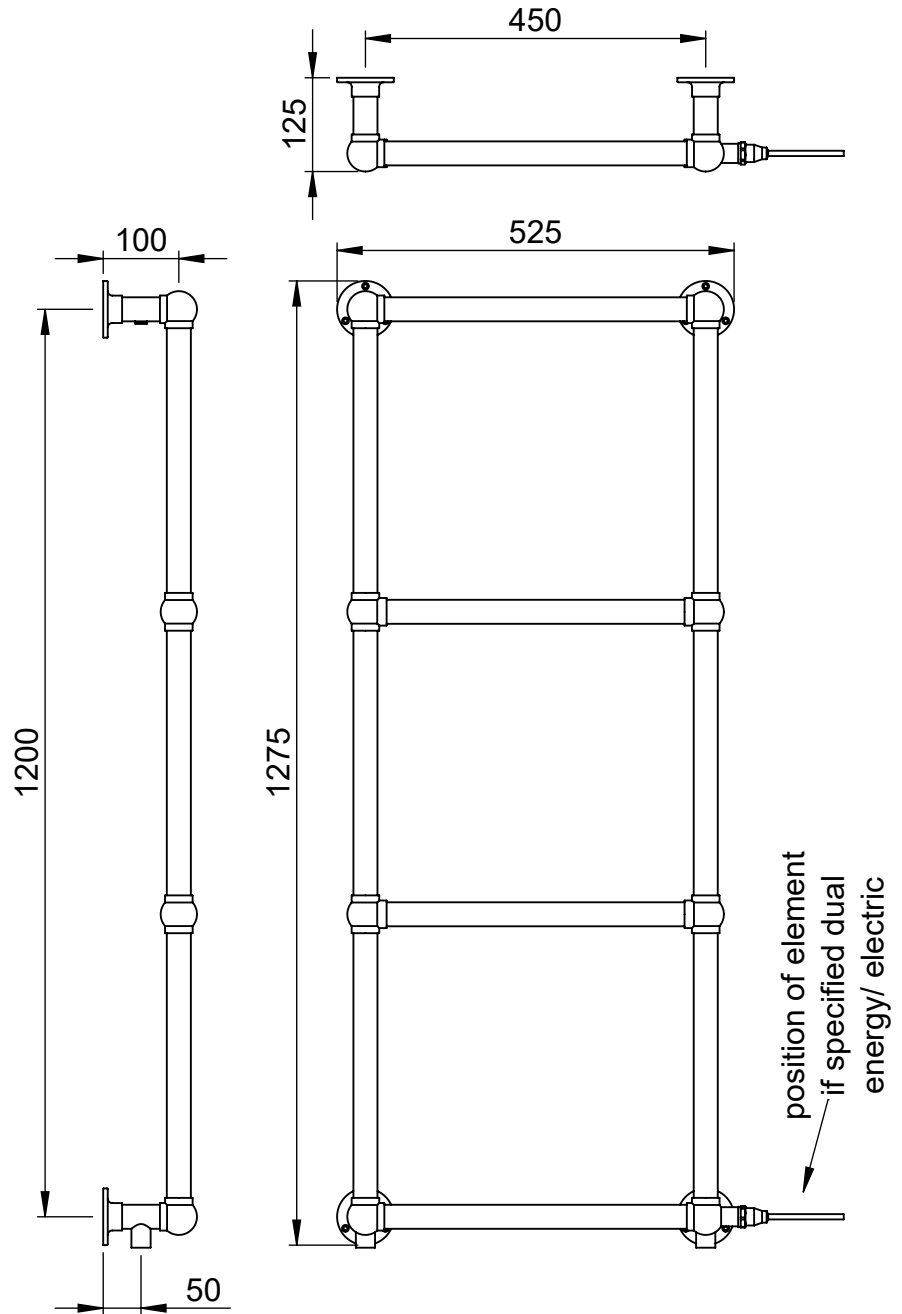

Ballerina LG021B 1275x525

Height: 1275

Width: 525

Depth: 125

Weight HO: 11.5 kg

EO: 19.5 kg

Tube ϕ : 31.8

Pipe Centres: 450

Elec. element if specified: 125

Output @ 50°C Δ T Watts: 239

BTUs: 815

All dimensions in millimetres

Manufactured from ISO/CEN CuZn36As (BS CZ126) brass tube

Vogue UK Ltd. reserve the right to alter specifications without prior notice.
ALL MEASUREMENTS ARE NOMINAL DIMENSIONS ONLY, AND ARE NOT BINDING.

SCALE 1:10

VOGUE UK
TOWEL WARMERS & RADIATORS

Strawberry Lane, Willenhall
West Midlands WV13 3RS
Tel: 01902 387000 Fax: 01902 387001
e-mail:sales@vogueuk.co.uk www.vogueuk.co.uk