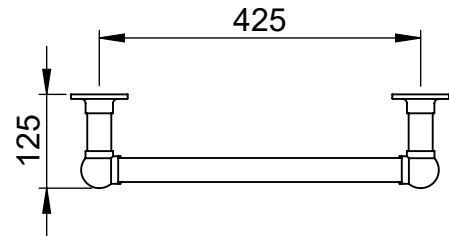

Ballerina LG010A-BR 750x500

Height: 750
Width: 500
Depth: 125
Weight HO: kg
EO: kg

Tube ϕ : 31.8
Pipe Centres: 425
Elec. element if specified: 100
Output @ 50°C Δ T Watts: 169
BTUs: 577

All dimensions in millimetres

Manufactured from ISO/CEN CuZn36As (BS CZ126) brass tube

*Dual energy models require a conversion-tee, consult relevant drawing for details.

Vogue UK Ltd. reserve the right to alter specifications without prior notice.
ALL MEASUREMENTS ARE NOMINAL DIMENSIONS ONLY, AND ARE NOT BINDING.

SCALE 1:8

VOGUE UK
TOWEL WARMERS & RADIATORS

Strawberry Lane, Willenhall
West Midlands WV13 3RS
Tel: 01902 387000 Fax: 01902 387001
e-mail:sales@vogueuk.co.uk www.vogueuk.co.uk