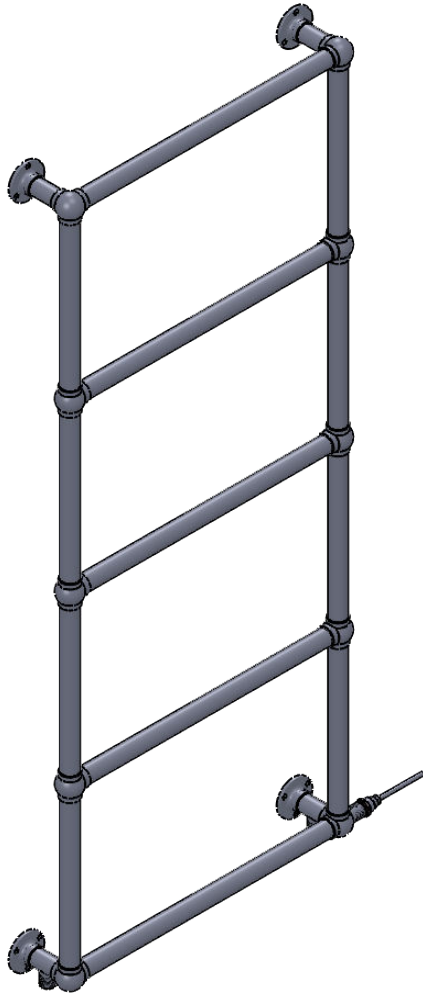

Ballerina LG021G 1575x675x125mm

Height: 1575mm   Tube ϕ : 31.8mm
Width: 675mm   Pipe Centres: 600mm
Depth: 125mm   Elec. element if specified: 150
Weight HO: 16.5 kg   Output @ 50°C Δ T Watts: 327
EO: 26.5 kg   BTUs: 1116

All dimensions in millimetres

Manufactured from ISO/CEN CuZn36As (BS CZ126) brass tube

Vogue UK Ltd. reserve the right to alter specifications without prior notice.
ALL MEASUREMENTS ARE NOMINAL DIMENSIONS ONLY, AND ARE NOT BINDING.

SCALE 1:12

VOGUE UK
TOWEL WARMERS & RADIATORS

Strawberry Lane, Willenhall
West Midlands WV13 3RS
Tel: 01902 387000 Fax: 01902 387001
e-mail: sales@vogueuk.co.uk www.vogueuk.co.uk