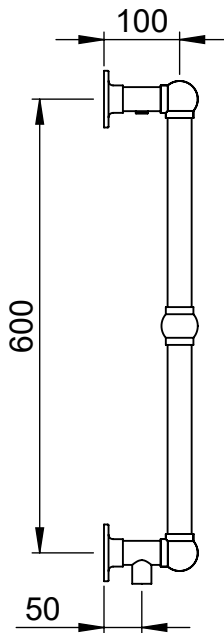

Ballerina LG025A 675x675

Height: 675
Width: 675
Depth: 125
Weight HO: kg
EO: kg

Tube ϕ : 31.8
Pipe Centres: 600
Elec. element if specified: 100
Output @ 50°C Δ T Watts: 167
BTUs: 570

All dimensions in millimetres

Height: 675
Width: 825
Depth: 125
Weight HO: kg
EO: kg

Tube ϕ : 31.8
Pipe Centres: 750
Elec. element if specified: 125
Output @ 50°C Δ T Watts: 190
BTUs: 648

All dimensions in millimetres

Manufactured from ISO/CEN CuZn36As (BS CZ126) brass tube

Ballerina LG010A-BR 750x500

Height: 750
Width: 500
Depth: 125
Weight HO: kg
EO: kg

Tube ϕ : 31.8
Pipe Centres: 425
Elec. element if specified: 100
Output @ 50°C Δ T Watts: 169
BTUs: 577

All dimensions in millimetres

Width: 525

Depth: 125

Weight HO: 11.5 kg

EO: 19.5 kg

Tube ϕ : 31.8

Pipe Centres: 450

Elec. element if specified: 125

Output @ 50°C Δ T Watts: 239