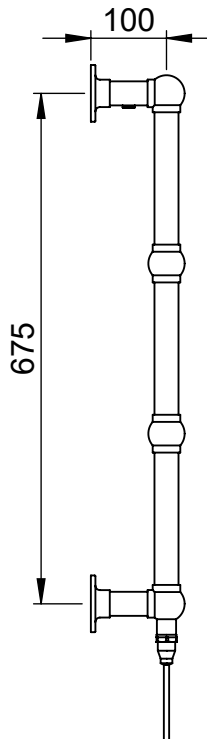

Ballerina LG010A-BR 750x500

Height: 750
Width: 500
Depth: 125
Weight HO: kg
EO: kg

Tube ϕ : 31.8
Pipe Centres: 425
Elec. element if specified: 100
Output @ 50°C Δ T Watts: 169
BTUs: 577

All dimensions in millimetres

Manufactured from ISO/CEN CuZn36As (BS CZ126) brass tube

*Dual energy models require a conversion-tee, consult relevant drawing for details.

Vogue UK Ltd. reserve the right to alter specifications without prior notice.
ALL MEASUREMENTS ARE NOMINAL DIMENSIONS ONLY, AND ARE NOT BINDING.

SCALE 1:8

VOGUE UK
TOWEL WARMERS & RADIATORS

Strawberry Lane, Willenhall
West Midlands WV13 3RS
Tel: 01902 387000 Fax: 01902 387001
e-mail:sales@vogueuk.co.uk www.vogueuk.co.uk