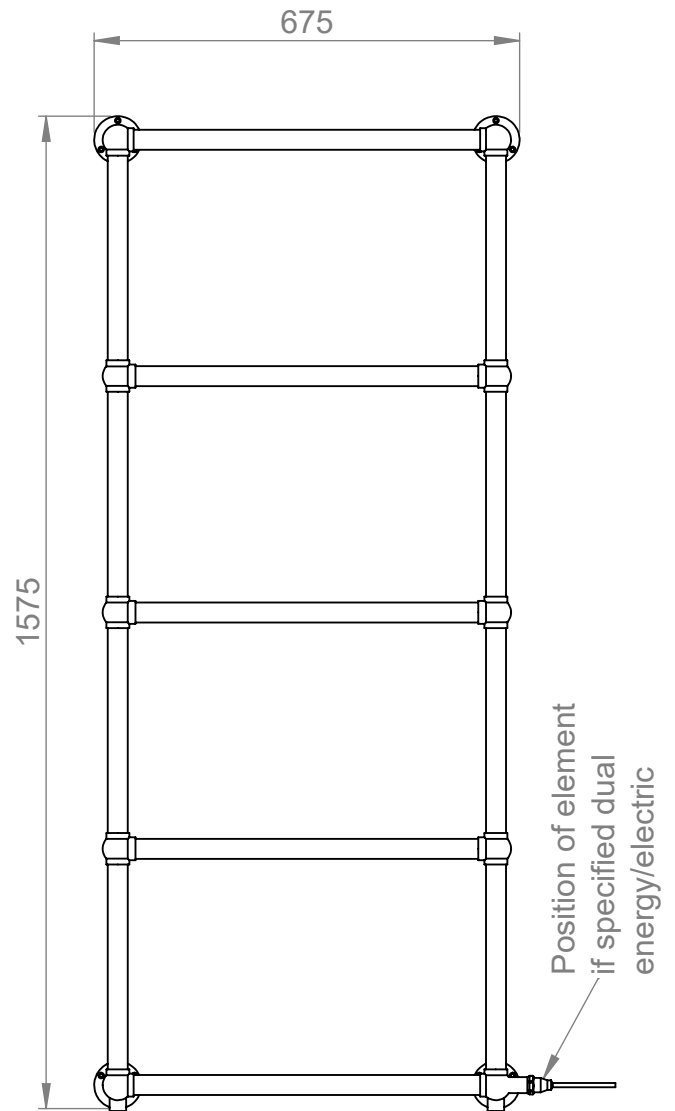

Ballerina LG021G 1575x675x125mm

Height: 1575mm   Tube ϕ : 31.8mm
Width: 675mm   Pipe Centres: 600mm
Depth: 125mm   Elec. element if specified: 150
Weight HO: 16.5 kg   Output @ 50°C Δ T Watts: 327
EO: 26.5 kg   BTUs: 1116

All dimensions in millimetres

Manufactured from ISO/CEN CuZn36As (BS CZ126) brass tube

Vogue UK Ltd. reserve the right to alter specifications without prior notice.
ALL MEASUREMENTS ARE NOMINAL DIMENSIONS ONLY, AND ARE NOT BINDING.

SCALE 1:12

VOGUE UK
TOWEL WARMERS & RADIATORS

Strawberry Lane, Willenhall
West Midlands WV13 3RS
Tel: 01902 387000 Fax: 01902 387001
e-mail: sales@vogueuk.co.uk www.vogueuk.co.uk