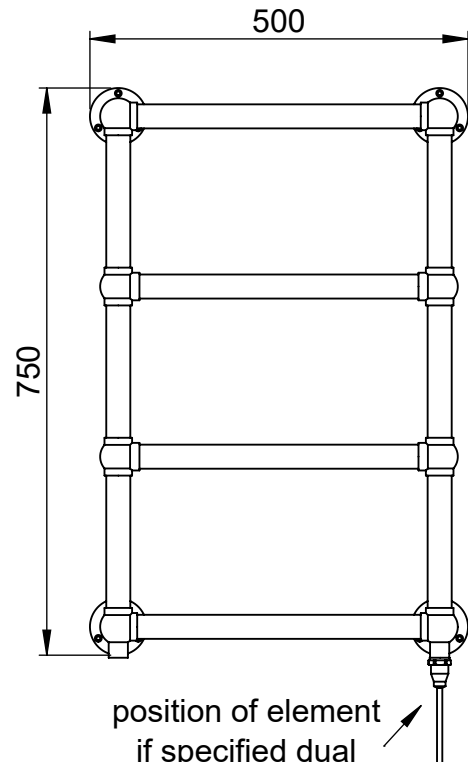

Ballerina LG010A-BR 750x500

Height: 750
Width: 500
Depth: 125
Weight HO: kg
EO: kg

Tube ϕ : 31.8
Pipe Centres: 425
Elec. element if specified: 100
Output @ 50°C Δ T Watts: 169
BTUs: 577

All dimensions in millimetres

Manufactured from ISO/CEN CuZn36As (BS CZ126) brass tube

*Dual energy models require a conversion-tee, consult relevant drawing for details.

Vogue UK Ltd. reserve the right to alter specifications without prior notice.
ALL MEASUREMENTS ARE NOMINAL DIMENSIONS ONLY, AND ARE NOT BINDING.

SCALE 1:8

VOGUE UK
TOWEL WARMERS & RADIATORS

Strawberry Lane, Willenhall
West Midlands WV13 3RS
Tel: 01902 387000 Fax: 01902 387001
e-mail:sales@vogueuk.co.uk www.vogueuk.co.uk