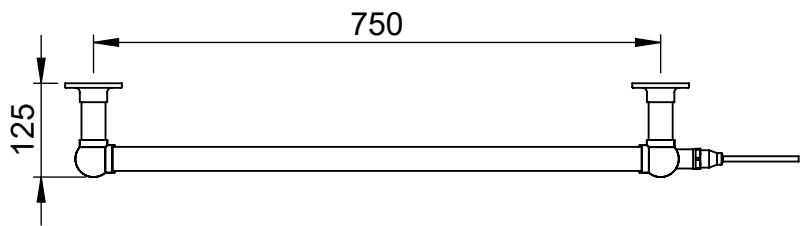

Ballerina LG025A 675x675

Height: 675
Width: 675
Depth: 125
Weight HO: kg
EO: kg

Tube ϕ : 31.8
Pipe Centres: 600
Elec. element if specified: 100
Output @ 50°C Δ T Watts: 167
BTUs: 570

All dimensions in millimetres

Height: 675
Width: 825
Depth: 125
Weight HO: kg
EO: kg

Tube ϕ : 31.8
Pipe Centres: 750
Elec. element if specified: 125
Output @ 50°C Δ T Watts: 190
BTUs: 648

All dimensions in millimetres

Manufactured from ISO/CEN CuZn36As (BS CZ126) brass tube

Ballerina LG010A-BR 750x500

Height: 750
Width: 500
Depth: 125
Weight HO: kg
EO: kg

Tube ϕ : 31.8
Pipe Centres: 425
Elec. element if specified: 100
Output @ 50°C Δ T Watts: 169
BTUs: 577

All dimensions in millimetres

Width: 525

Depth: 125

Weight HO: 11.5 kg

EO: 19.5 kg

Tube ϕ : 31.8

Pipe Centres: 450

Elec. element if specified: 125

Output @ 50°C Δ T Watts: 239