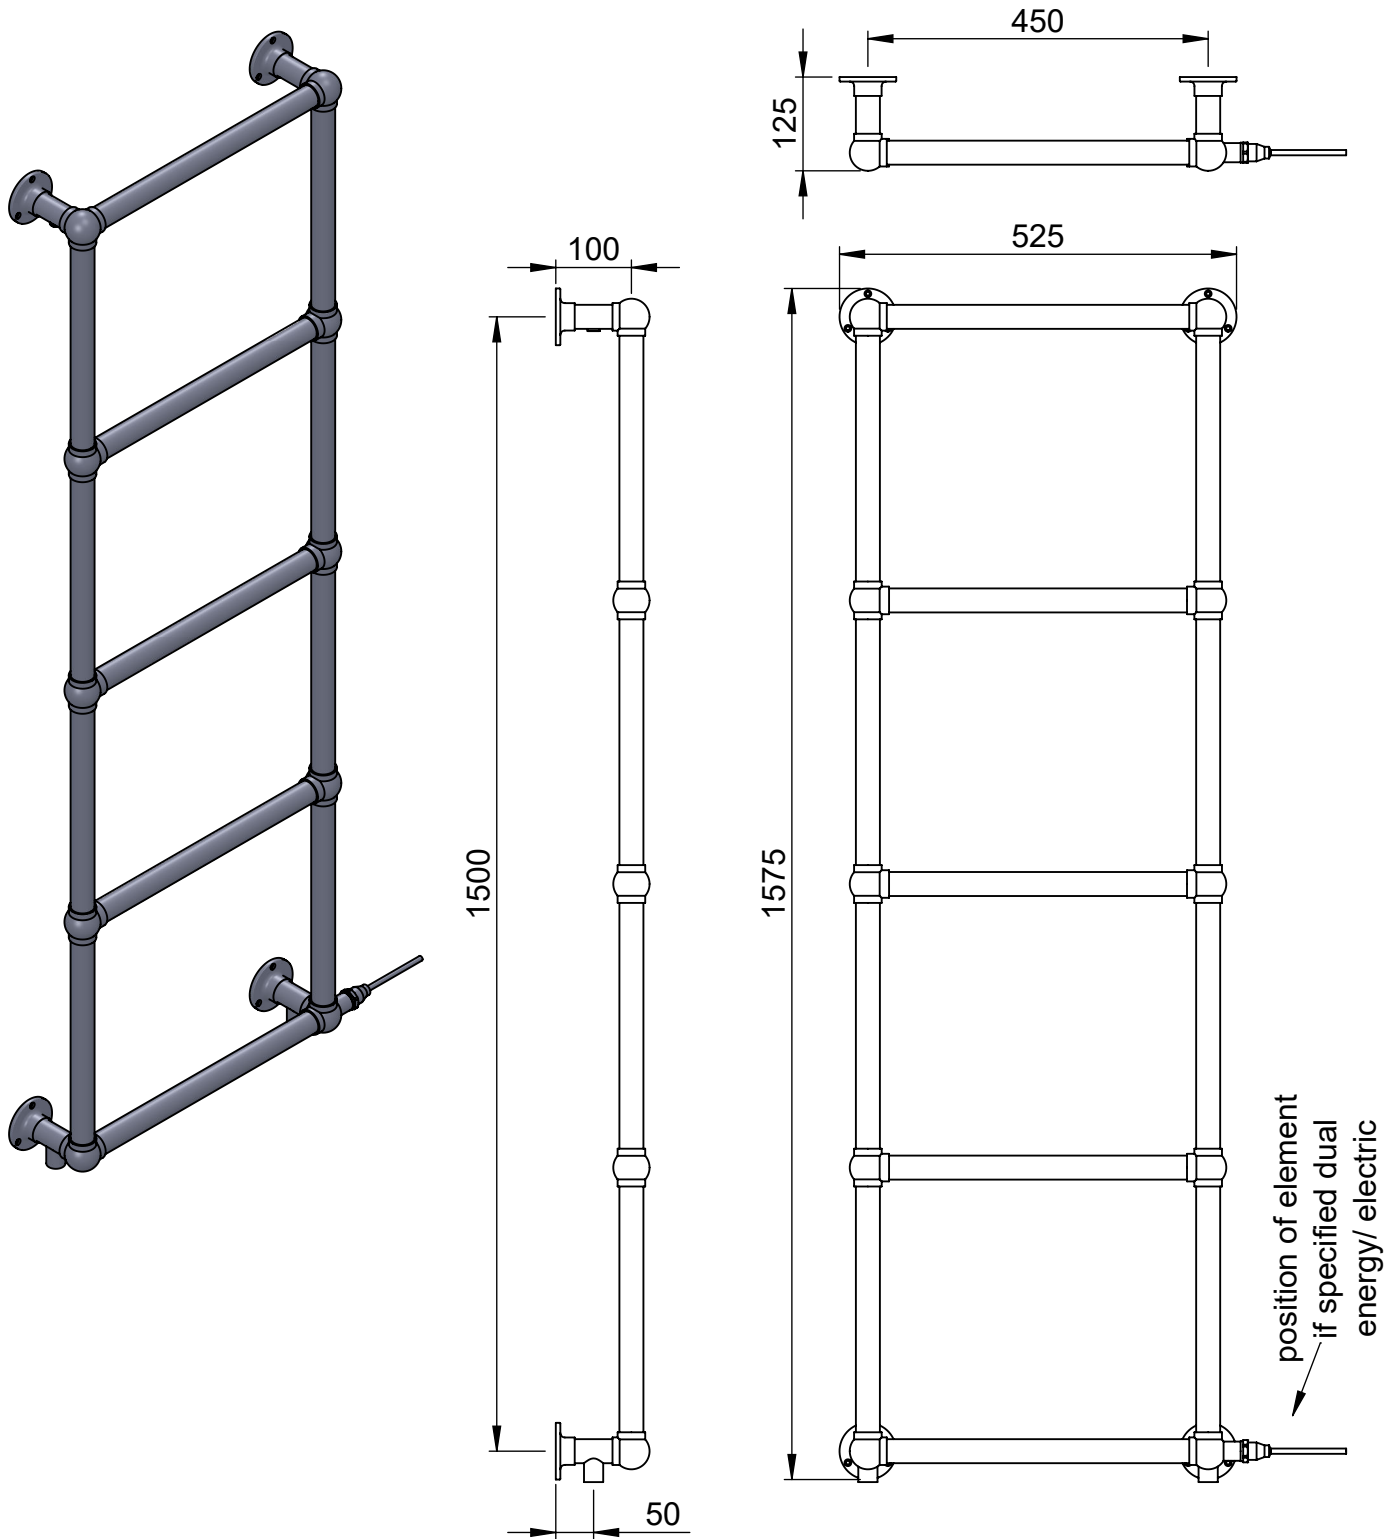

Ballerina LG021C 1575x525

Height: 1575

Width: 525

Depth: 125

Weight HO: 11.5 kg

EO: 24.5 kg

Tube ϕ : 31.8

Pipe Centres: 450

Elec. element if specified: 125

Output @ 50°C Δ T Watts: 292

BTUs: 996

All dimensions in millimetres

Manufactured from ISO/CEN CuZn36As (BS CZ126) brass tube

Vogue UK Ltd. reserve the right to alter specifications without prior notice.
ALL MEASUREMENTS ARE NOMINAL DIMENSIONS ONLY, AND ARE NOT BINDING.

SCALE 1:10

VOGUE UK

TOWEL WARMERS & RADIATORS

Strawberry Lane, Willenhall
West Midlands WV13 3RS
Tel: 01902 387000 Fax: 01902 387001
e-mail:sales@vogueuk.co.uk www.vogueuk.co.uk