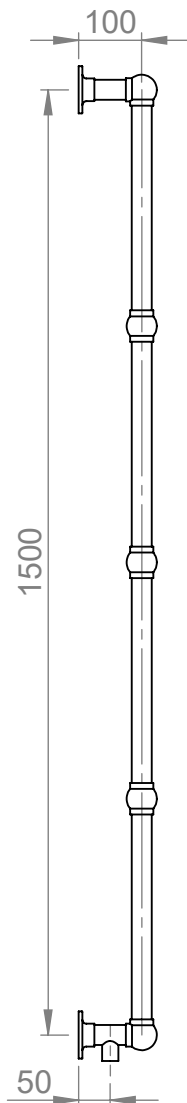

Ballerina LG021G 1575x675x125mm

Height: 1575mm   Tube ϕ : 31.8mm
Width: 675mm   Pipe Centres: 600mm
Depth: 125mm   Elec. element if specified: 150
Weight HO: 16.5 kg   Output @ 50°C Δ T Watts: 327
EO: 26.5 kg   BTUs: 1116

All dimensions in millimetres

Manufactured from ISO/CEN CuZn36As (BS CZ126) brass tube

Vogue UK Ltd. reserve the right to alter specifications without prior notice.
ALL MEASUREMENTS ARE NOMINAL DIMENSIONS ONLY, AND ARE NOT BINDING.

SCALE 1:12

VOGUE UK
TOWEL WARMERS & RADIATORS

Strawberry Lane, Willenhall
West Midlands WV13 3RS
Tel: 01902 387000 Fax: 01902 387001
e-mail: sales@vogueuk.co.uk www.vogueuk.co.uk