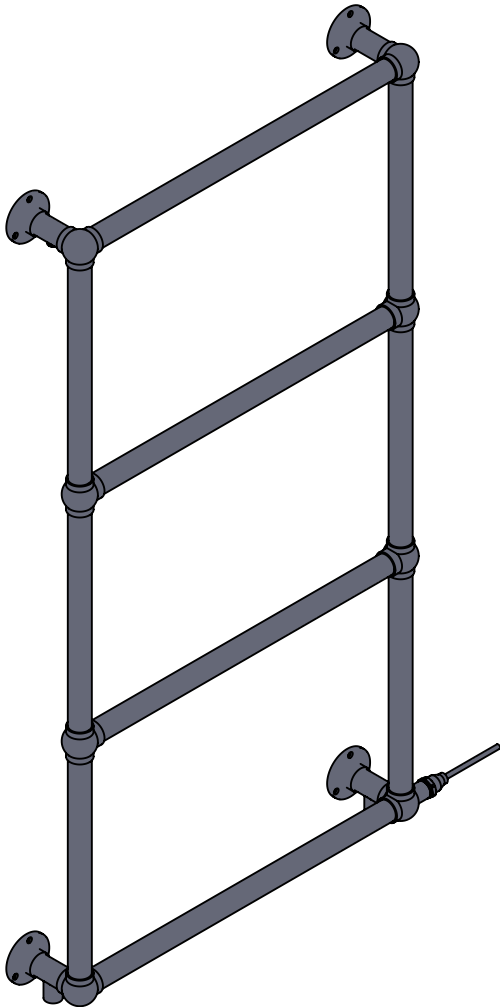

Ballerina LG021F 1275x675

Height: 1275

Width: 675

Depth: 125

Weight HO: 14.5 kg

EO: 24.5 kg

Tube ϕ : 31.8

Pipe Centres: 600

Elec. element if specified: 150

Output @ 50°C Δ T Watts: 266

BTUs: 908

All dimensions in millimetres

Manufactured from ISO/CEN CuZn36As (BS CZ126) brass tube

Vogue UK Ltd. reserve the right to alter specifications without prior notice.
ALL MEASUREMENTS ARE NOMINAL DIMENSIONS ONLY, AND ARE NOT BINDING.

SCALE 1:10

VOGUE UK

TOWEL WARMERS & RADIATORS

Strawberry Lane, Willenhall
West Midlands WV13 3RS

Tel: 01902 387000 Fax: 01902 387001

e-mail: sales@vogueuk.co.uk www.vogueuk.co.uk