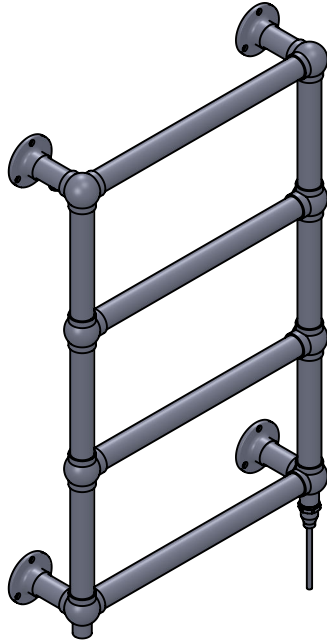

Ballerina LG025A 675x675

Height: 675
Width: 675
Depth: 125
Weight HO: kg
EO: kg

Tube ϕ : 31.8
Pipe Centres: 600
Elec. element if specified: 100
Output @ 50°C Δ T Watts: 167
BTUs: 570

All dimensions in millimetres

Height: 675
Width: 825
Depth: 125
Weight HO: kg
EO: kg

Tube ϕ : 31.8
Pipe Centres: 750
Elec. element if specified: 125
Output @ 50°C Δ T Watts: 190
BTUs: 648

All dimensions in millimetres

Manufactured from ISO/CEN CuZn36As (BS CZ126) brass tube

Vogue UK Ltd. reserve the right to alter specifications without prior notice.
ALL MEASUREMENTS ARE NOMINAL DIMENSIONS ONLY, AND ARE NOT BINDING.

SCALE 1:10

VOGUE UK
TOWEL WARMERS & RADIATORS

Strawberry Lane, Willenhall
West Midlands WV13 3RS
Tel: 01902 387000 Fax: 01902 387001
e-mail: sales@vogueuk.co.uk www.vogueuk.co.uk

Manufactured from ISO/CEN CuZn36As (BS CZ126) brass tube

*Dual energy models require a conversion-tee, consult relevant drawing for details.

Vogue UK Ltd. reserve the right to alter specifications without prior notice.
ALL MEASUREMENTS ARE NOMINAL DIMENSIONS ONLY, AND ARE NOT BINDING.