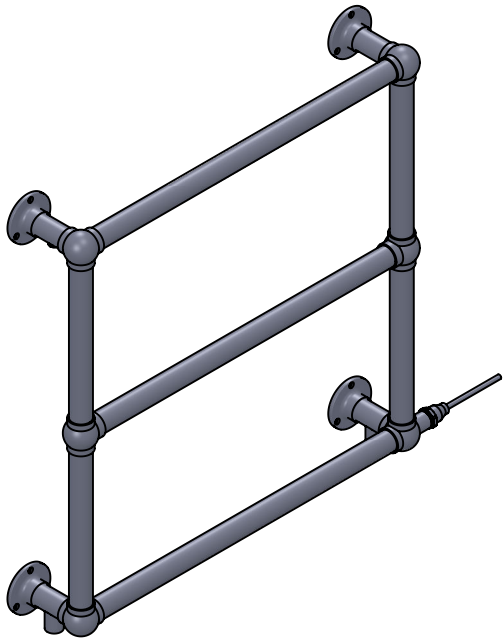

Ballerina LG025A 675x675

Height: 675
Width: 675
Depth: 125
Weight HO: kg
EO: kg

Tube ϕ : 31.8
Pipe Centres: 600
Elec. element if specified: 100
Output @ 50°C Δ T Watts: 167
BTUs: 570

All dimensions in millimetres

Manufactured from ISO/CEN CuZn36As (BS CZ126) brass tube

Vogue UK Ltd. reserve the right to alter specifications without prior notice.
ALL MEASUREMENTS ARE NOMINAL DIMENSIONS ONLY, AND ARE NOT BINDING.

Height: 675
Width: 825
Depth: 125
Weight HO: kg
EO: kg

Tube ϕ : 31.8
Pipe Centres: 750
Elec. element if specified: 125
Output @ 50°C Δ T Watts: 190
BTUs: 648

All dimensions in millimetres

Manufactured from ISO/CEN CuZn36As (BS CZ126) brass tube

Manufactured from ISO/CEN CuZn36As (BS CZ126) brass tube

*Dual energy models require a conversion-tee, consult relevant drawing for details.

Vogue UK Ltd. reserve the right to alter specifications without prior notice.
ALL MEASUREMENTS ARE NOMINAL DIMENSIONS ONLY, AND ARE NOT BINDING.