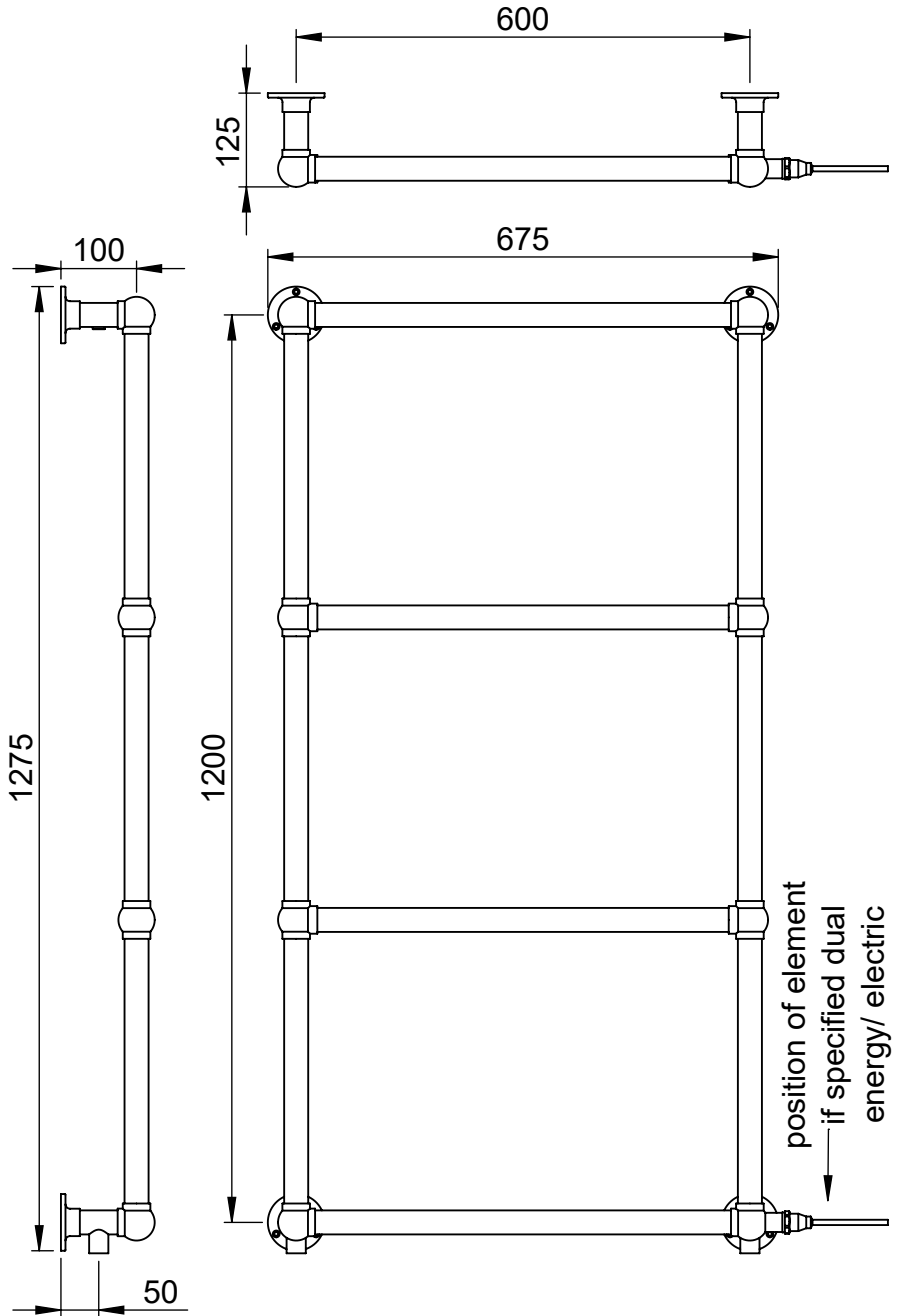

Ballerina LG021F 1275x675

Height: 1275

Width: 675

Depth: 125

Weight HO: 14.5 kg

EO: 24.5 kg

Tube ϕ : 31.8

Pipe Centres: 600

Elec. element if specified: 150

Output @ 50°C Δ T Watts: 266

BTUs: 908

All dimensions in millimetres

Manufactured from ISO/CEN CuZn36As (BS CZ126) brass tube

Vogue UK Ltd. reserve the right to alter specifications without prior notice.
ALL MEASUREMENTS ARE NOMINAL DIMENSIONS ONLY, AND ARE NOT BINDING.

SCALE 1:10

VOGUE UK

TOWEL WARMERS & RADIATORS

Strawberry Lane, Willenhall
West Midlands WV13 3RS

Tel: 01902 387000 Fax: 01902 387001

e-mail: sales@vogueuk.co.uk www.vogueuk.co.uk