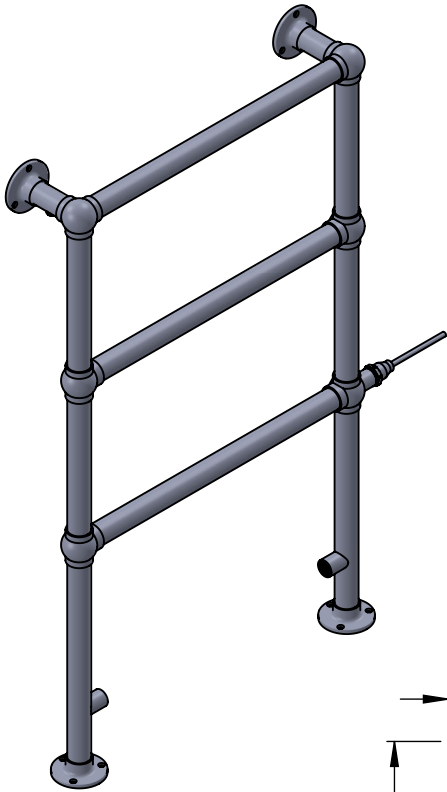

Ballerina LG024C-BR 938x575

Height: 938
Width: 575
Depth: 138
Weight HO: kg
EO: kg

Tube ϕ : 31.8
Face-Face Connections: 418
Elec. element if specified: 100
Output @ 50°C Δ T Watts: 163
BTUs: 556

All dimensions in millimetres

Manufactured from ISO/CEN CuZn36As (BS CZ126) brass tube

Vogue UK Ltd. reserve the right to alter specifications without prior notice.
ALL MEASUREMENTS ARE NOMINAL DIMENSIONS ONLY, AND ARE NOT BINDING.

Height: 938
Width: 675
Depth: 138
Weight HO: kg
EO: kg

Tube ϕ : 31.8
Face-Face Connections: 518
Elec. element if specified: 125
Output @ 50°C Δ T Watts: 195
BTUs: 665

All dimensions in millimetres

Manufactured from ISO/CEN CuZn36As (BS CZ126) brass tube

Height: 1238

Width: 675

Depth: 138

Weight HO: 11.5 kg

EO: 17.5 kg

Tube ϕ : 31.8

Face-Face Connections: 518

Elec. element if specified: 150