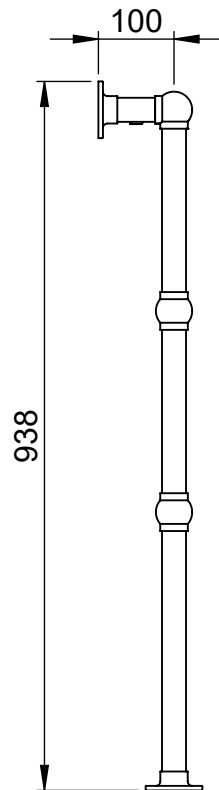

Ballerina LG024C-BR 938x575

Height: 938
Width: 575
Depth: 138
Weight HO: kg
EO: kg

Tube ϕ : 31.8
Face-Face Connections: 418
Elec. element if specified: 100
Output @ 50°C Δ T Watts: 163
BTUs: 556

All dimensions in millimetres

Manufactured from ISO/CEN CuZn36As (BS CZ126) brass tube

Vogue UK Ltd. reserve the right to alter specifications without prior notice.
ALL MEASUREMENTS ARE NOMINAL DIMENSIONS ONLY, AND ARE NOT BINDING.

SCALE 1:10

VOGUE UK
TOWEL WARMERS & RADIATORS

Strawberry Lane, Willenhall
West Midlands WV13 3RS
Tel: 01902 387000 Fax: 01902 387001
e-mail: sales@vogueuk.co.uk www.vogueuk.co.uk