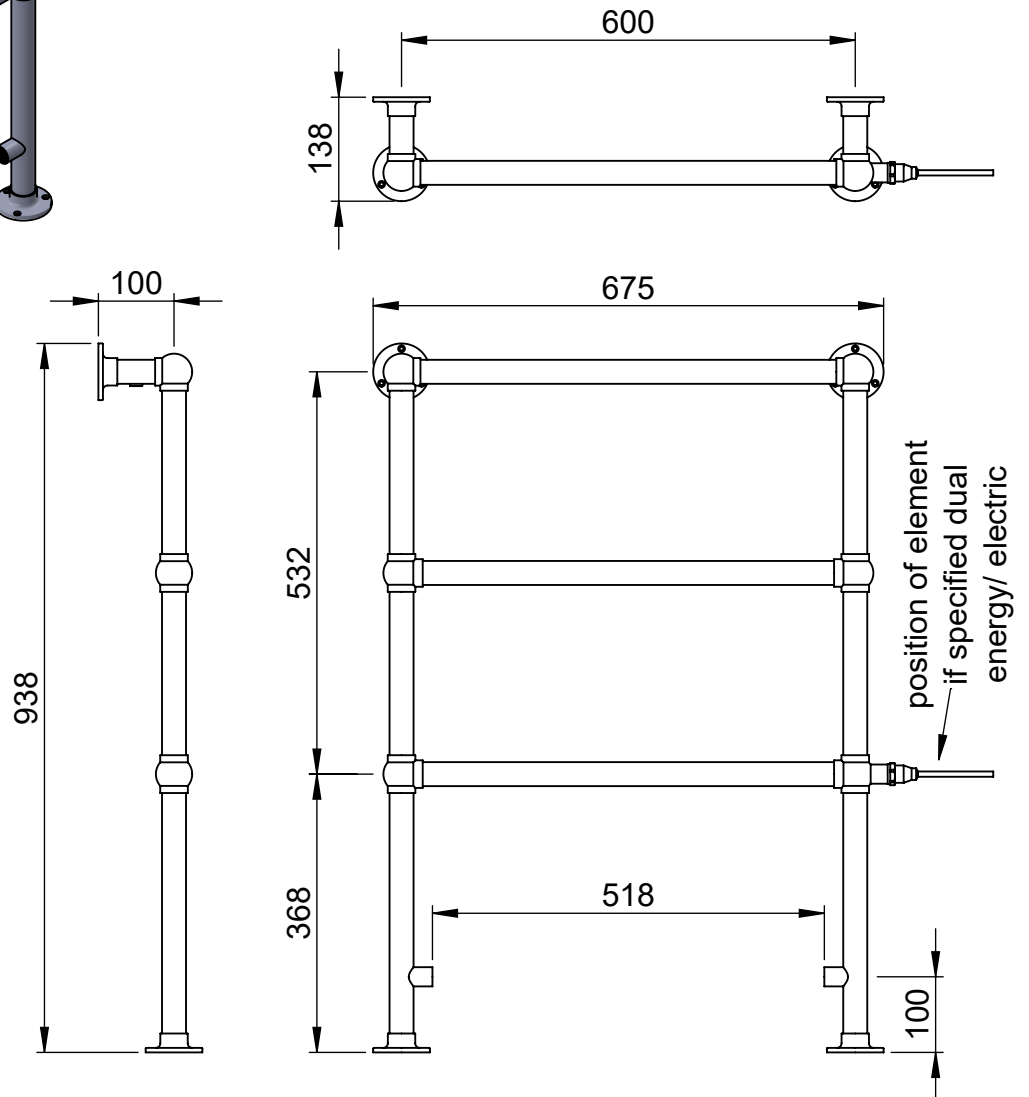

Height: 938
Width: 675
Depth: 138
Weight HO: kg
EO: kg

Tube ϕ : 31.8
Face-Face Connections: 518
Elec. element if specified: 125
Output @ 50°C Δ T Watts: 195
BTUs: 665

All dimensions in millimetres

Manufactured from ISO/CEN CuZn36As (BS CZ126) brass tube

Height: 1238

Width: 675

Depth: 138

Weight HO: 11.5 kg

EO: 17.5 kg

Tube ϕ : 31.8

Face-Face Connections: 518

Elec. element if specified: 150

Height: 1538

Width: 525

Depth: 138

Weight HO: 11.5 kg

EO: 17.5 kg

Tube ϕ : 31.8

Face-Face Connections: 368

Elec. element if specified: 150

Height: 1538

Width: 675

Depth: 138

Weight HO: 13.5 kg

EO: 19.5 kg

Tube ϕ : 31.8

Face-Face Connections: 518

Elec. element if specified: 150