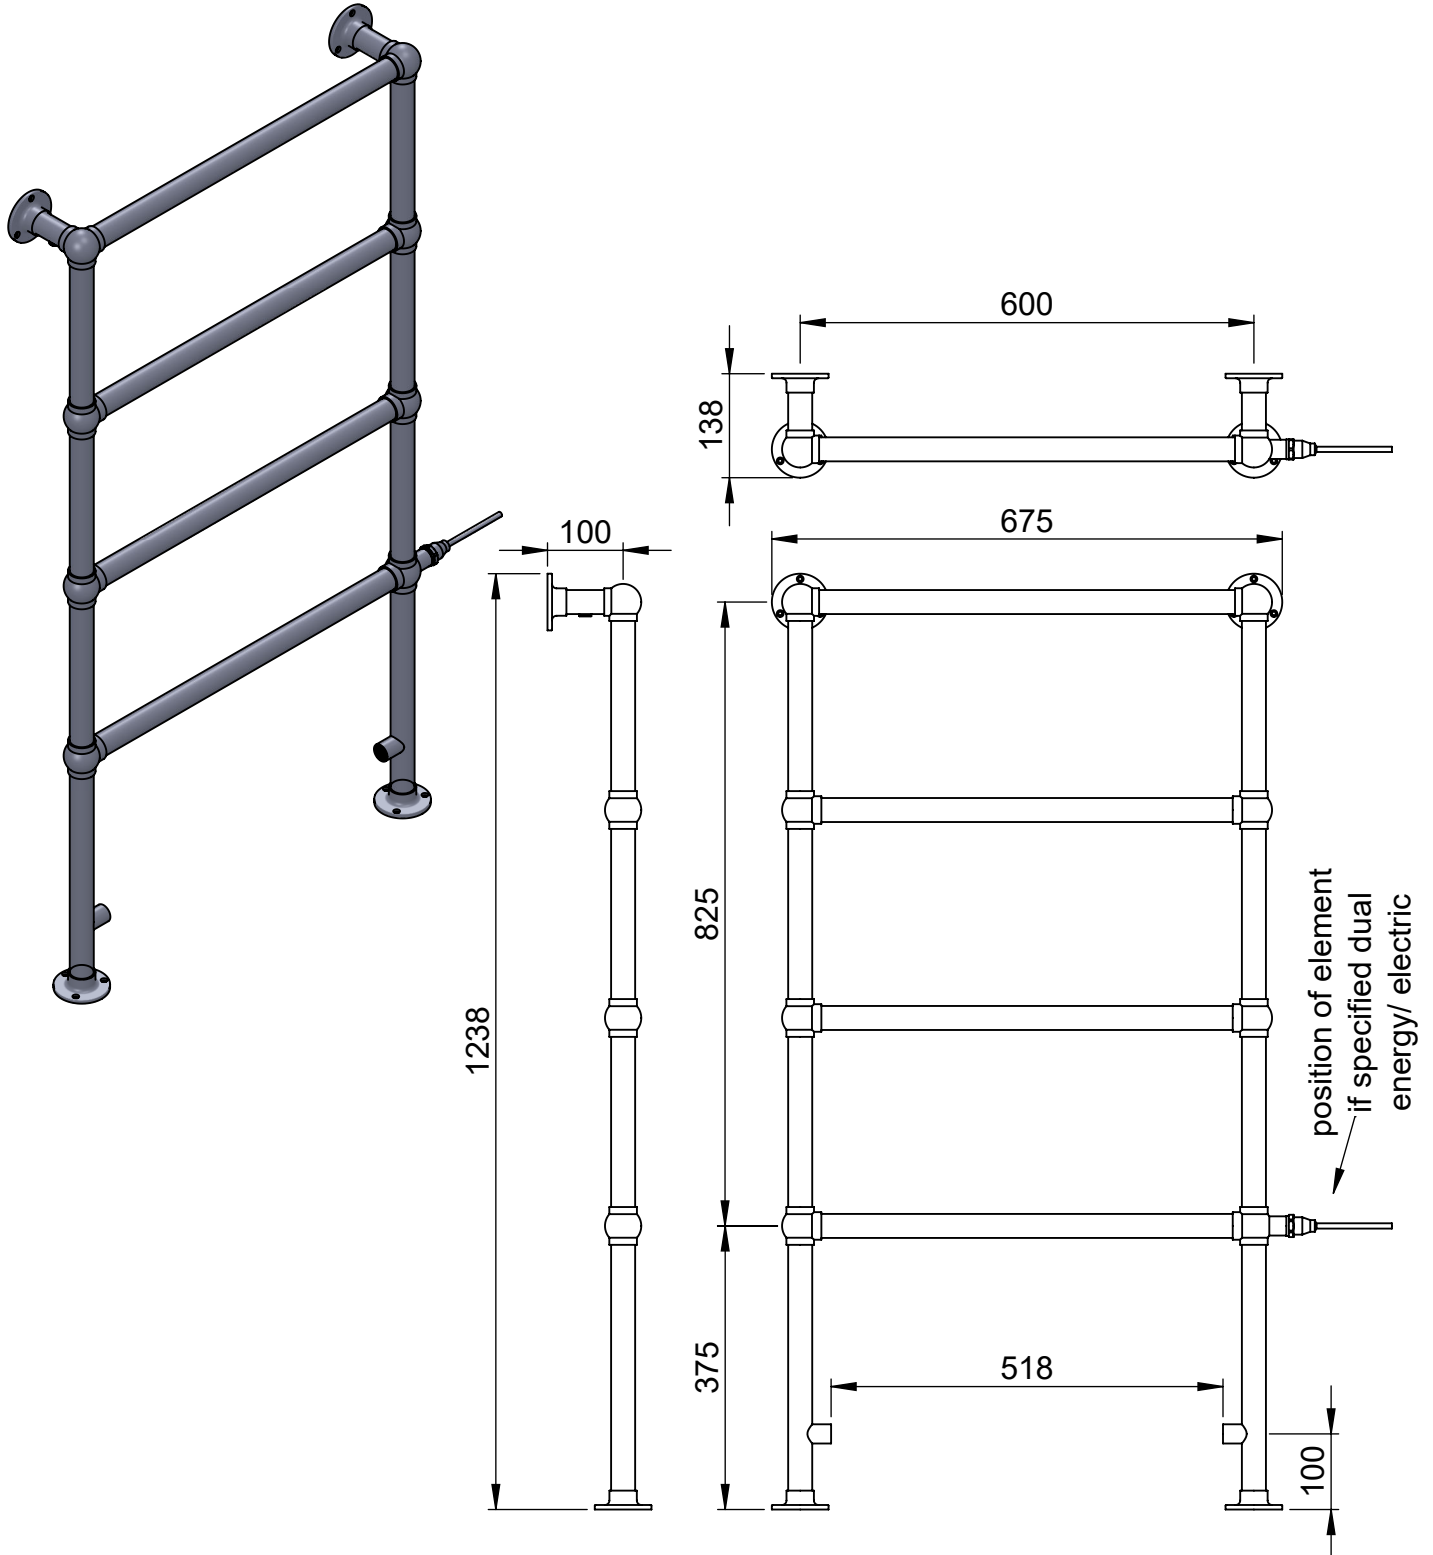

Ballerina

LG021EFW-BR

1238x675

Height: 1238

Width: 675

Depth: 138

Weight HO: 11.5 kg

EO: 17.5 kg

Tube ϕ : 31.8

Face-Face Connections: 518

Elec. element if specified: 150

Output @ 50°C Δ T Watts: 266

BTUs: 908

All dimensions in millimetres

Manufactured from ISO/CEN CuZn36As (BS CZ126) brass tube

Vogue UK Ltd. reserve the right to alter specifications without prior notice.
ALL MEASUREMENTS ARE NOMINAL DIMENSIONS ONLY, AND ARE NOT BINDING.

SCALE 1:10

VOGUE UK

TOWEL WARMERS & RADIATORS

Strawberry Lane, Willenhall
West Midlands WV13 3RS
Tel: 01902 387000 Fax: 01902 387001
e-mail:sales@vogueuk.co.uk www.vogueuk.co.uk