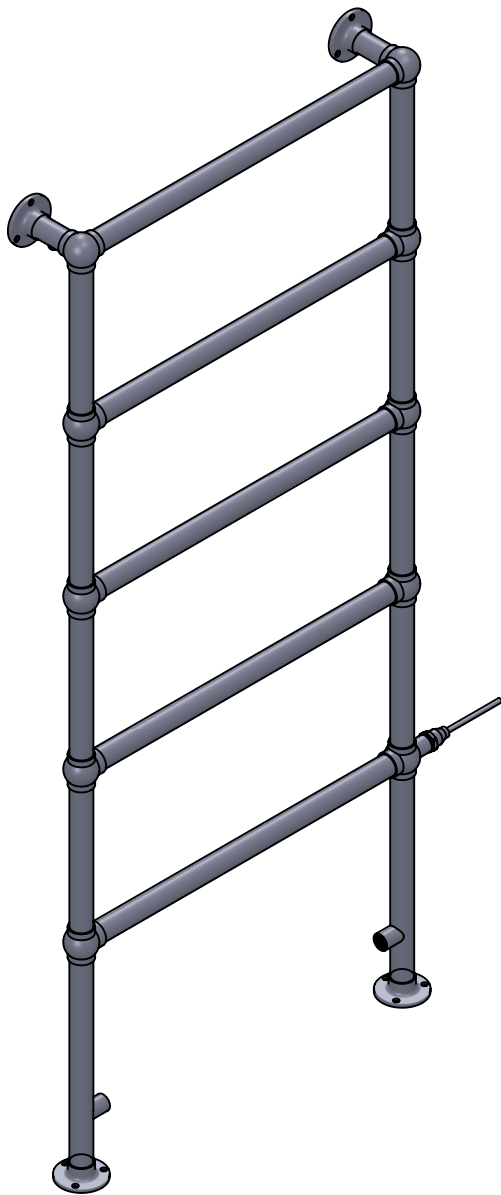

Ballerina LG021HFW-BR 1538x675

Height: 1538

Width: 675

Depth: 138

Weight HO: 13.5 kg

EO: 19.5 kg

Tube ϕ : 31.8

Face-Face Connections: 518

Elec. element if specified: 150

Output @ 50° C Δ T Watts: 327

BTUs: 1116

All dimensions in millimetres

Manufactured from ISO/CEN CuZn36As (BS CZ126) brass tube

Vogue UK Ltd. reserve the right to alter specifications without prior notice.
ALL MEASUREMENTS ARE NOMINAL DIMENSIONS ONLY, AND ARE NOT BINDING.

SCALE 1:10

VOGUE UK

TOWEL WARMERS & RADIATORS

Strawberry Lane, Willenhall
West Midlands WV13 3RS

Tel: 01902 387000 Fax: 01902 387001

e-mail: sales@vogueuk.co.uk www.vogueuk.co.uk