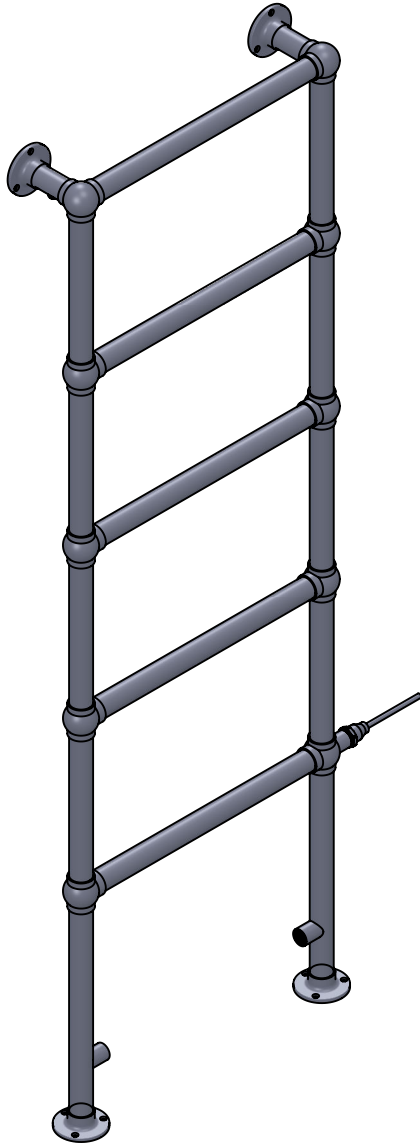

Ballerina

LG021DFW-BR

1538x525

Height: 1538

Width: 525

Depth: 138

Weight HO: 11.5 kg

EO: 17.5 kg

Tube ϕ : 31.8

Face-Face Connections: 368

Elec. element if specified: 150

Output @ 50° C Δ T Watts: 292

BTUs: 996

All dimensions in millimetres

Manufactured from ISO/CEN CuZn36As (BS CZ126) brass tube

Vogue UK Ltd. reserve the right to alter specifications without prior notice.
ALL MEASUREMENTS ARE NOMINAL DIMENSIONS ONLY, AND ARE NOT BINDING.

SCALE 1:10

VOGUE UK

TOWEL WARMERS & RADIATORS

Strawberry Lane, Willenhall
West Midlands WV13 3RS
Tel: 01902 387000 Fax: 01902 387001
e-mail:sales@vogueuk.co.uk www.vogueuk.co.uk