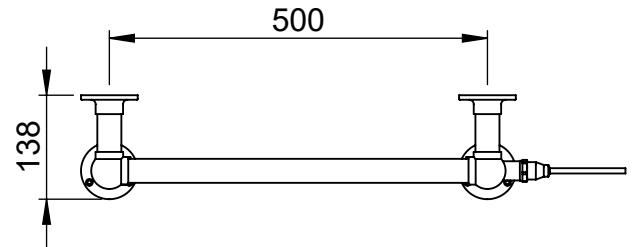

Ballerina LG024C-BR 938x575

Height: 938
Width: 575
Depth: 138
Weight HO: kg
EO: kg

Tube ϕ : 31.8
Face-Face Connections: 418
Elec. element if specified: 100
Output @ 50°C Δ T Watts: 163
BTUs: 556

All dimensions in millimetres

Manufactured from ISO/CEN CuZn36As (BS CZ126) brass tube

Vogue UK Ltd. reserve the right to alter specifications without prior notice.
ALL MEASUREMENTS ARE NOMINAL DIMENSIONS ONLY, AND ARE NOT BINDING.

SCALE 1:10

VOGUE UK
TOWEL WARMERS & RADIATORS

Strawberry Lane, Willenhall
West Midlands WV13 3RS
Tel: 01902 387000 Fax: 01902 387001
e-mail: sales@vogueuk.co.uk www.vogueuk.co.uk