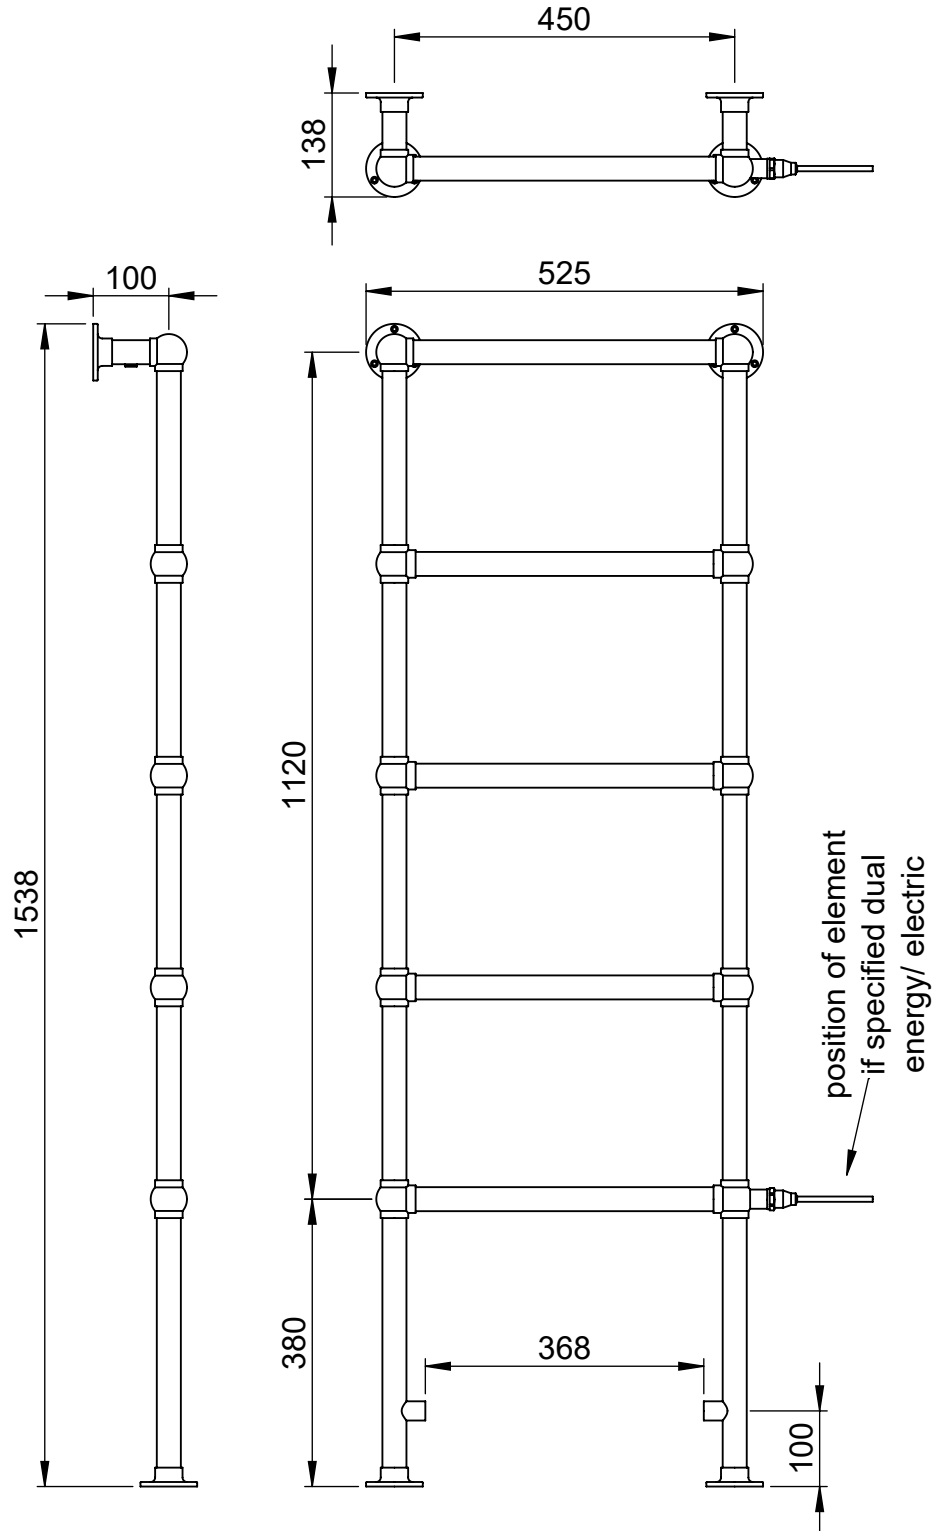

Ballerina

LG021DFW-BR

1538x525

Height: 1538

Width: 525

Depth: 138

Weight HO: 11.5 kg

EO: 17.5 kg

Tube ϕ : 31.8

Face-Face Connections: 368

Elec. element if specified: 150

Output @ 50° C Δ T Watts: 292

BTUs: 996

All dimensions in millimetres

Manufactured from ISO/CEN CuZn36As (BS CZ126) brass tube

Vogue UK Ltd. reserve the right to alter specifications without prior notice.
ALL MEASUREMENTS ARE NOMINAL DIMENSIONS ONLY, AND ARE NOT BINDING.

SCALE 1:10

VOGUE UK

TOWEL WARMERS & RADIATORS

Strawberry Lane, Willenhall
West Midlands WV13 3RS
Tel: 01902 387000 Fax: 01902 387001
e-mail:sales@vogueuk.co.uk www.vogueuk.co.uk