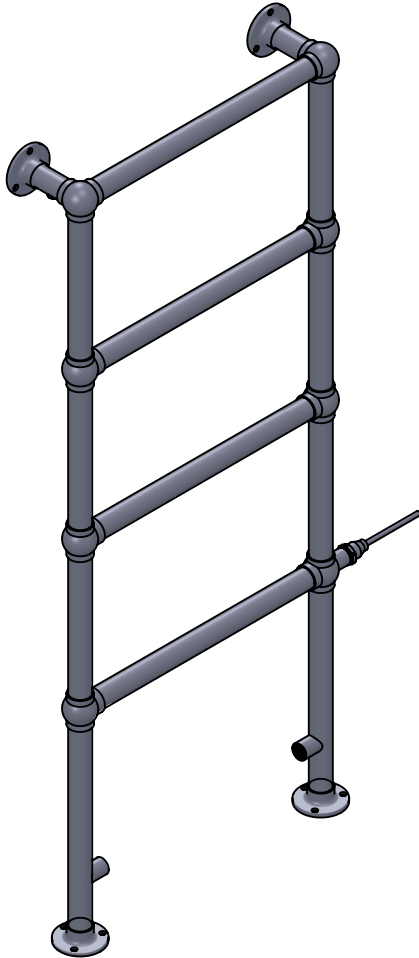

Ballerina

LG021AFW-BR

1238x525

Height: 1238

Width: 525

Depth: 138

Weight HO: 9.5 kg

EO: 15.5 kg

Tube ϕ : 31.8

Face-Face Connections: 368

Elec. element if specified: 125

Output @ 50°C Δ T Watts: 239

BTUs: 815

All dimensions in millimetres

Manufactured from ISO/CEN CuZn36As (BS CZ126) brass tube

Vogue UK Ltd. reserve the right to alter specifications without prior notice.
ALL MEASUREMENTS ARE NOMINAL DIMENSIONS ONLY, AND ARE NOT BINDING.

Height: 1238

Width: 675

Depth: 138

Weight HO: 11.5 kg

EO: 17.5 kg

Tube ϕ : 31.8

Face-Face Connections: 518

Elec. element if specified: 150

Height: 1538

Width: 525

Depth: 138

Weight HO: 11.5 kg

EO: 17.5 kg

Tube ϕ : 31.8

Face-Face Connections: 368

Elec. element if specified: 150