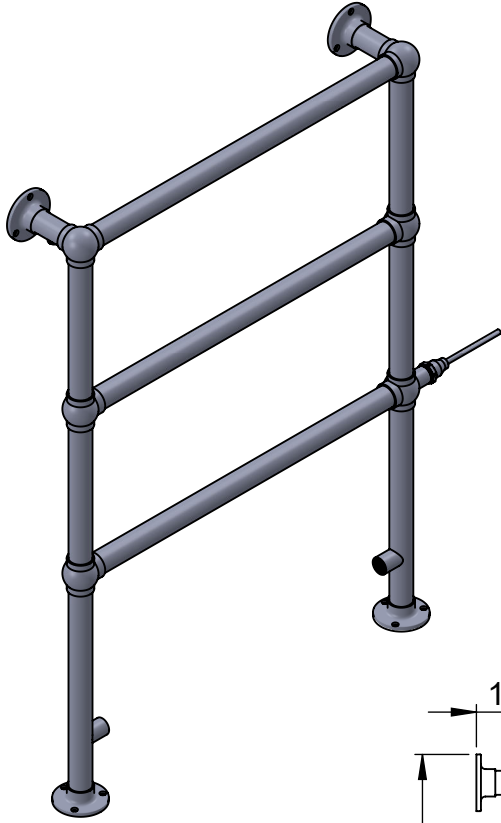

Ballerina LG024C-BR 938x575

Height: 938
Width: 575
Depth: 138
Weight HO: kg
EO: kg

Tube ϕ : 31.8
Face-Face Connections: 418
Elec. element if specified: 100
Output @ 50°C Δ T Watts: 163
BTUs: 556

All dimensions in millimetres

Height: 938
Width: 675
Depth: 138
Weight HO: kg
EO: kg

Tube ϕ : 31.8
Face-Face Connections: 518
Elec. element if specified: 125
Output @ 50°C Δ T Watts: 195
BTUs: 665

All dimensions in millimetres

Manufactured from ISO/CEN CuZn36As (BS CZ126) brass tube

Height: 1238

Width: 675

Depth: 138

Weight HO: 11.5 kg

EO: 17.5 kg

Tube ϕ : 31.8

Face-Face Connections: 518

Elec. element if specified: 150

Height: 1538

Width: 675

Depth: 138

Weight HO: 13.5 kg

EO: 19.5 kg

Tube ϕ : 31.8

Face-Face Connections: 518

Elec. element if specified: 150