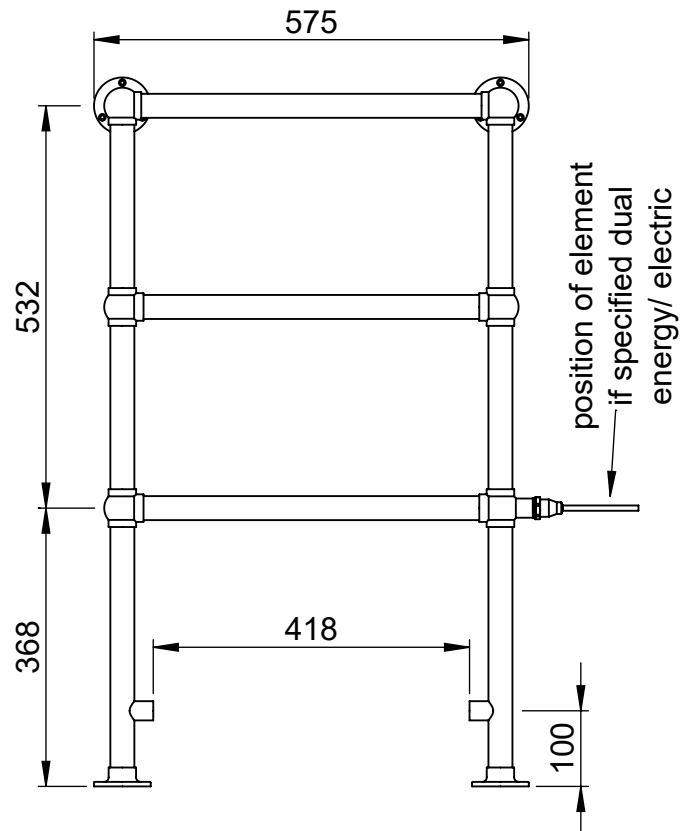

Ballerina LG024C-BR 938x575

Height: 938
Width: 575
Depth: 138
Weight HO: kg
EO: kg

Tube ϕ : 31.8
Face-Face Connections: 418
Elec. element if specified: 100
Output @ 50°C Δ T Watts: 163
BTUs: 556

All dimensions in millimetres

Manufactured from ISO/CEN CuZn36As (BS CZ126) brass tube

Vogue UK Ltd. reserve the right to alter specifications without prior notice.
ALL MEASUREMENTS ARE NOMINAL DIMENSIONS ONLY, AND ARE NOT BINDING.

SCALE 1:10

VOGUE UK
TOWEL WARMERS & RADIATORS

Strawberry Lane, Willenhall
West Midlands WV13 3RS
Tel: 01902 387000 Fax: 01902 387001
e-mail: sales@vogueuk.co.uk www.vogueuk.co.uk