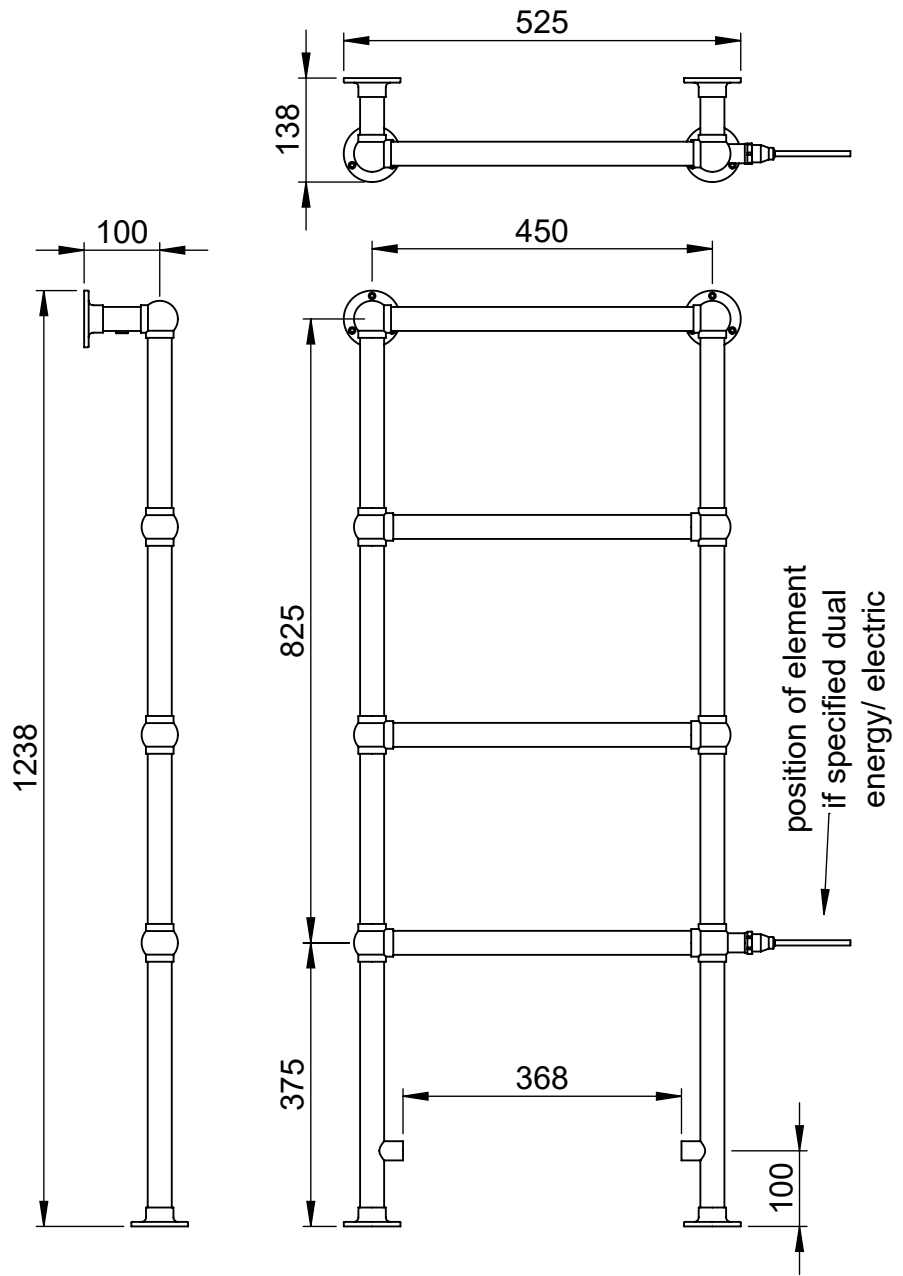

Ballerina

LG021AFW-BR

1238x525

Height: 1238

Width: 525

Depth: 138

Weight HO: 9.5 kg

EO: 15.5 kg

Tube ϕ : 31.8

Face-Face Connections: 368

Elec. element if specified: 125

Output @ 50°C Δ T Watts: 239

BTUs: 815

All dimensions in millimetres

Manufactured from ISO/CEN CuZn36As (BS CZ126) brass tube

Vogue UK Ltd. reserve the right to alter specifications without prior notice.
ALL MEASUREMENTS ARE NOMINAL DIMENSIONS ONLY, AND ARE NOT BINDING.

SCALE 1:10

VOGUE UK
TOWEL WARMERS & RADIATORS

Strawberry Lane, Willenhall
West Midlands WV13 3RS
Tel: 01902 387000 Fax: 01902 387001
e-mail: sales@vogueuk.co.uk www.vogueuk.co.uk