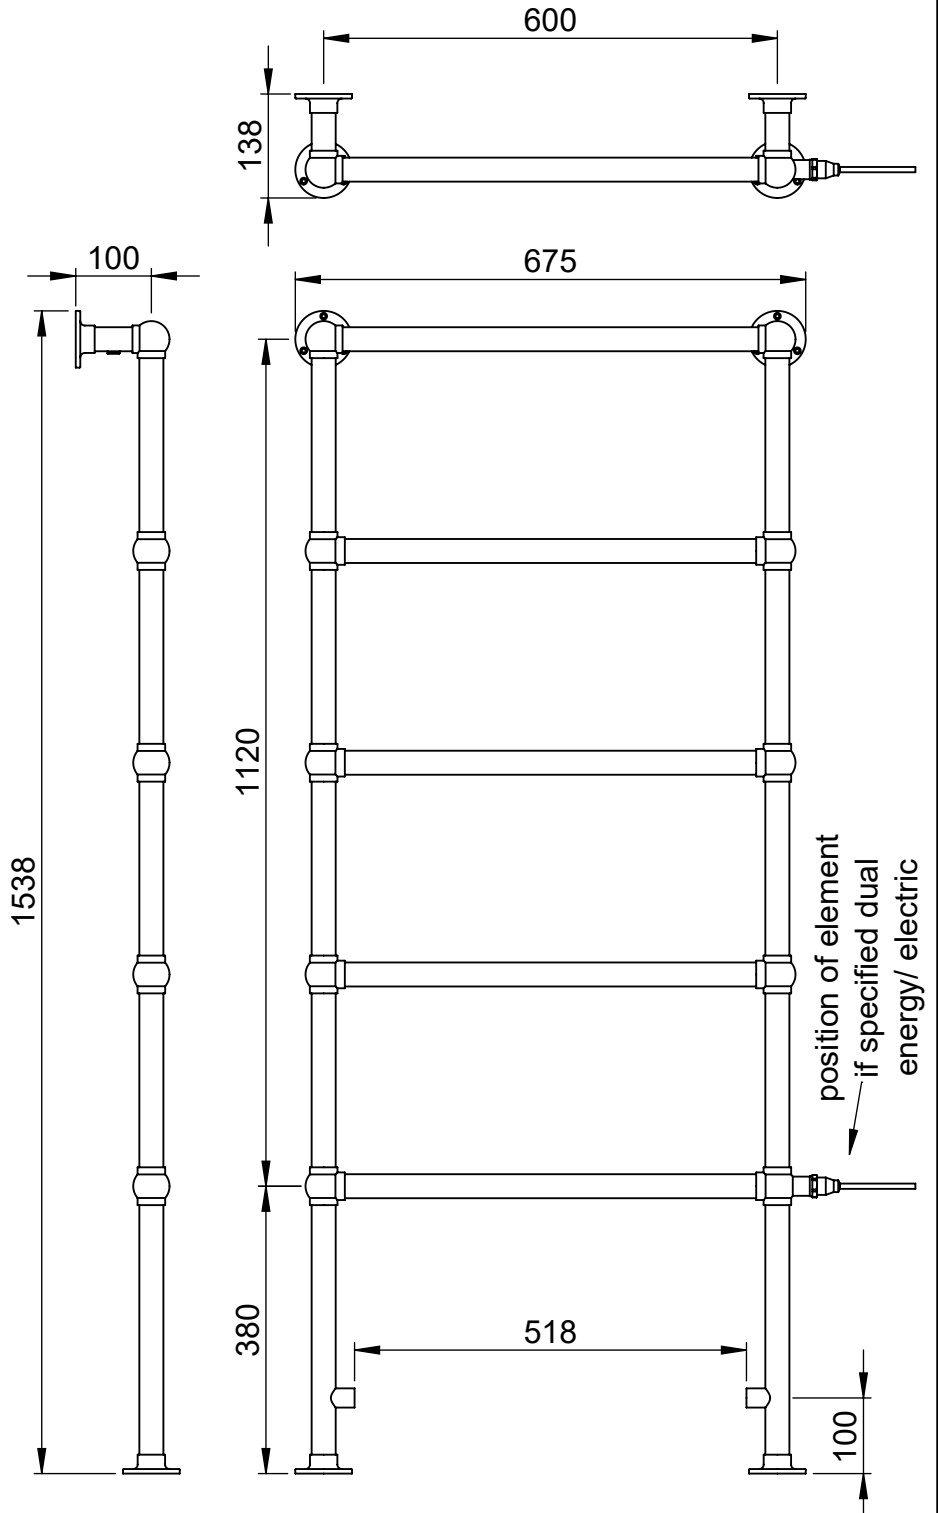

Ballerina LG021HFW-BR 1538x675

Height: 1538

Width: 675

Depth: 138

Weight HO: 13.5 kg

EO: 19.5 kg

Tube ϕ : 31.8

Face-Face Connections: 518

Elec. element if specified: 150

Output @ 50° C Δ T Watts: 327

BTUs: 1116

All dimensions in millimetres

Manufactured from ISO/CEN CuZn36As (BS CZ126) brass tube

Vogue UK Ltd. reserve the right to alter specifications without prior notice.
ALL MEASUREMENTS ARE NOMINAL DIMENSIONS ONLY, AND ARE NOT BINDING.

SCALE 1:10

VOGUE UK

TOWEL WARMERS & RADIATORS

Strawberry Lane, Willenhall
West Midlands WV13 3RS

Tel: 01902 387000 Fax: 01902 387001

e-mail: sales@vogueuk.co.uk www.vogueuk.co.uk