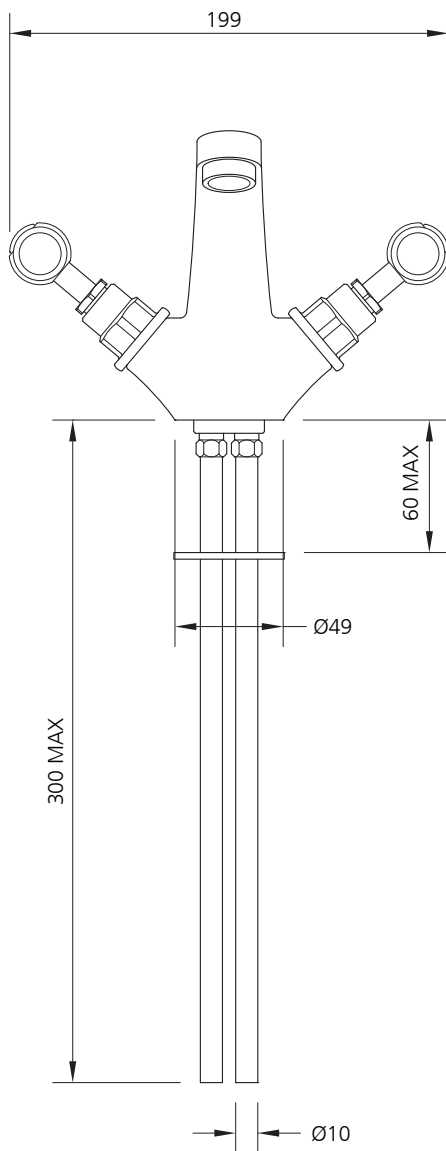

LEFROY BROOKS

IBROC HOUSE ESSEX ROAD
HODDESDON HERTS EN11 0QS UK
T: +44 (0)1992 708 316 F: +44 (0)1992 708 317

WL-1185

CLASSIC BASIN MONOBLOC
WITH WHITE LEVERS AND POP-UP WASTE

DIMENSIONAL DATA SHEET

DATE: 2 August 2010

ISSUE: 007 A

©COPYRIGHT 2010. CHRISTO LEFROY BROOKS. ALL RIGHTS RESERVED.

DIMENSIONS IN MILLIMETRES

WHILST EVERY EFFORT IS MADE TO ENSURE THE ACCURACY OF THESE DATA SHEETS THEY ARE SUBJECT TO CHANGE WITHOUT NOTICE AS PART OF THE COMPANY'S PRODUCT DEVELOPMENT PROCESS