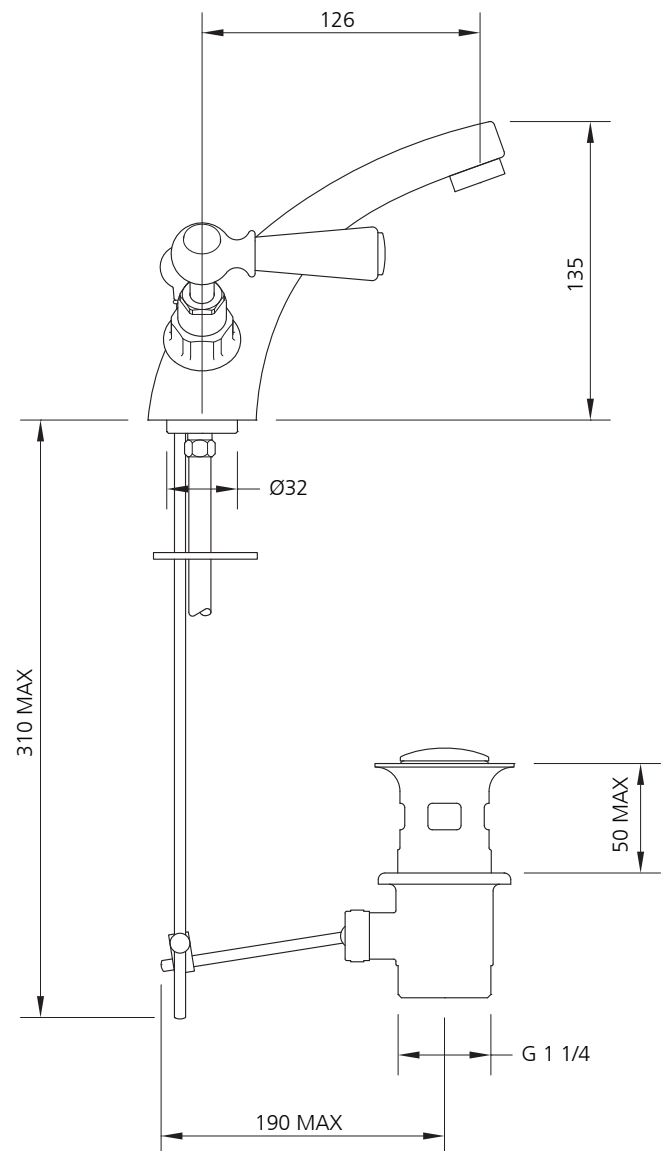

LEFROY BROOKS

IBROC HOUSE ESSEX ROAD
HODDESDON HERTS EN11 0QS UK
T: +44 (0)1992 708 316 F: +44 (0)1992 708 317

WL-1185

CLASSIC BASIN MONOBLOC
WITH WHITE LEVERS AND POP-UP WASTE

DIMENSIONAL DATA SHEET

DATE: 2 August 2010

ISSUE: 007 A

©COPYRIGHT 2010. CHRISTO LEFROY BROOKS. ALL RIGHTS RESERVED.

DIMENSIONS IN MILLIMETRES

WHILST EVERY EFFORT IS MADE TO ENSURE THE ACCURACY OF THESE DATA SHEETS THEY ARE SUBJECT TO CHANGE WITHOUT NOTICE AS PART OF THE COMPANY'S PRODUCT DEVELOPMENT PROCESS