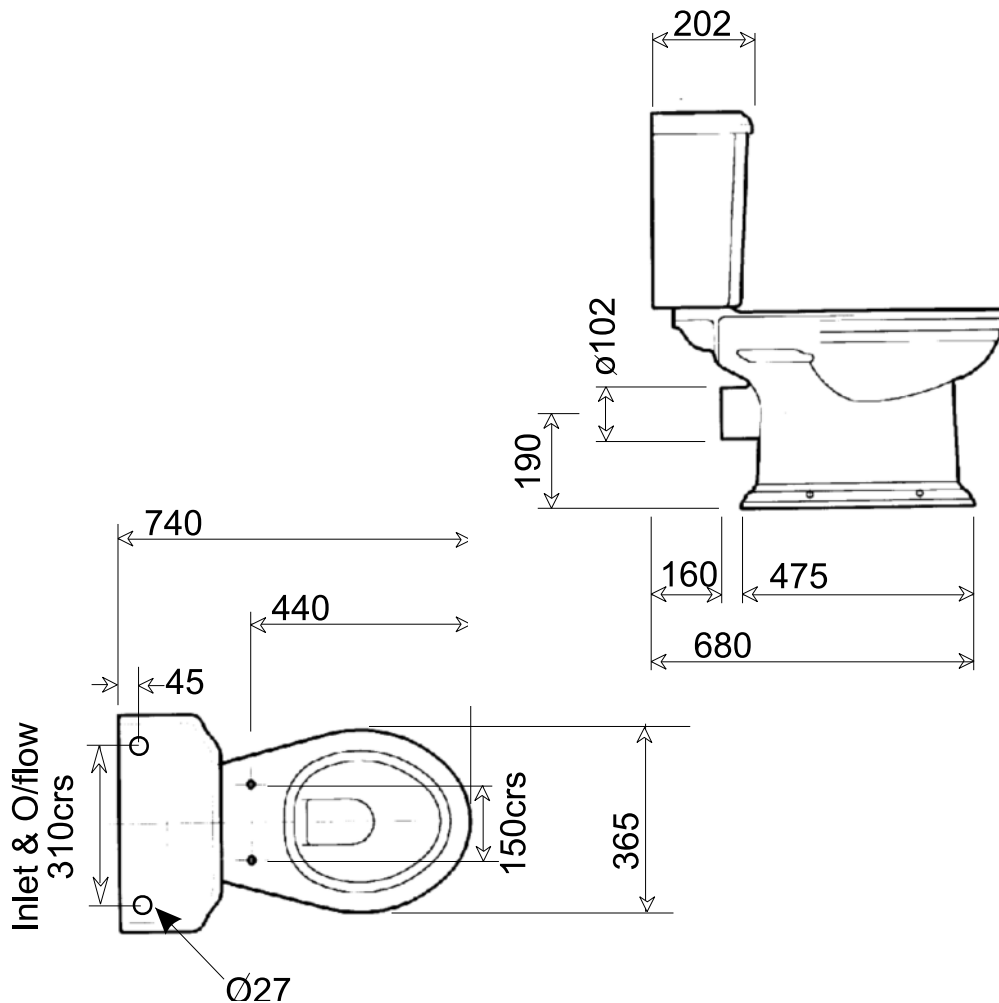

Victorian Close Coupled Closet & Cistern

Silverdale Bathrooms Ltd

B.C Sanitan, Silverdale Road, Newcastle Under Lyme, Staffordshire, ST5 6EL.

Telephone: 01782 717175 Facsimile: 01782 717166

Email: sales@silverdalebathrooms.co.uk