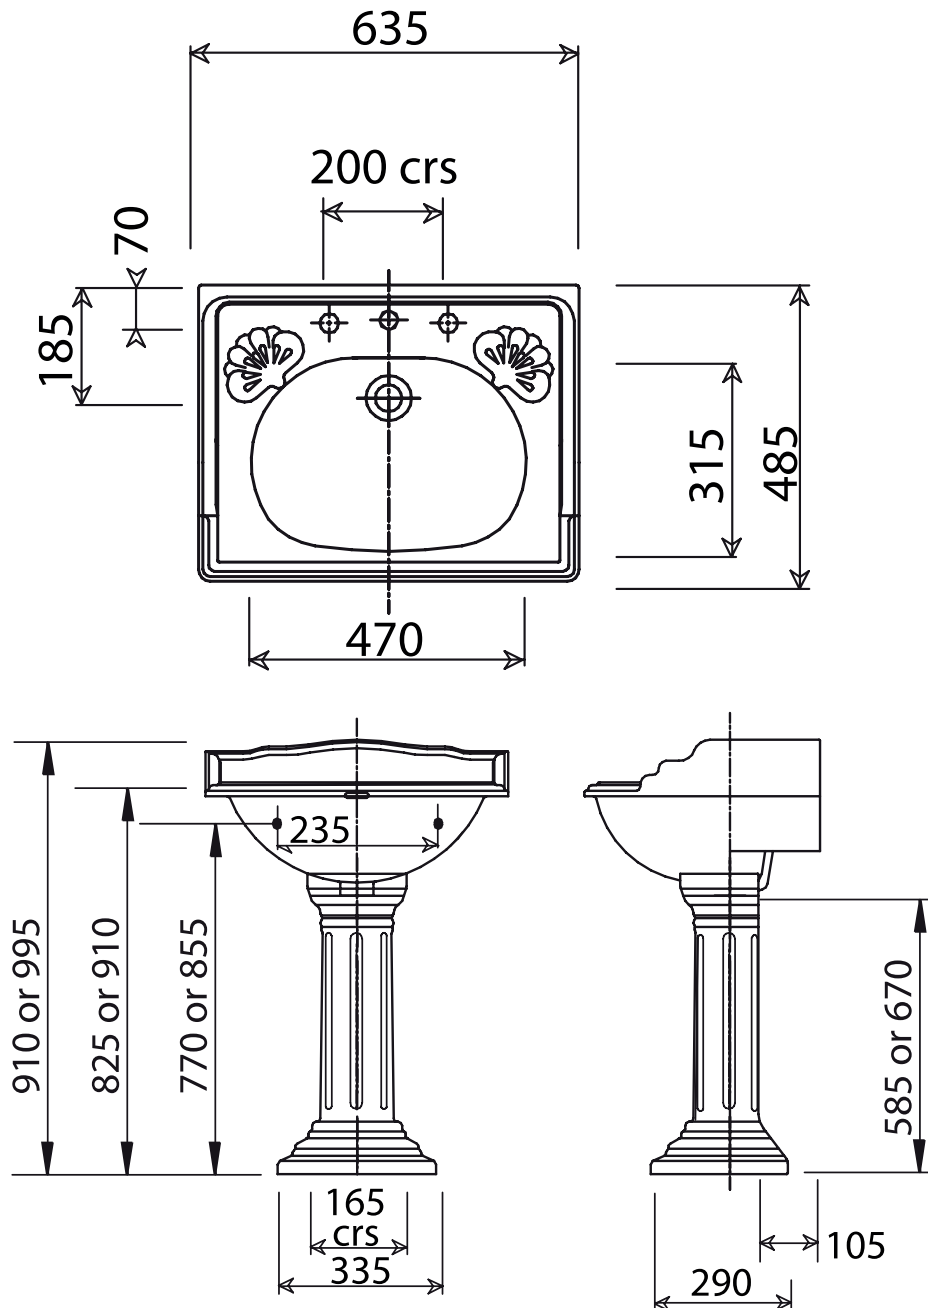

Victoria 635mm Basin (2 or 3 Tap Hole)

Silverdale Bathrooms Ltd

B.C Sanitan, Silverdale Road, Newcastle Under Lyme, Staffordshire, ST5 6EL.

Telephone: 01782 717175 Facsimile: 01782 717166

Email: sales@silverdalebathrooms.co.uk