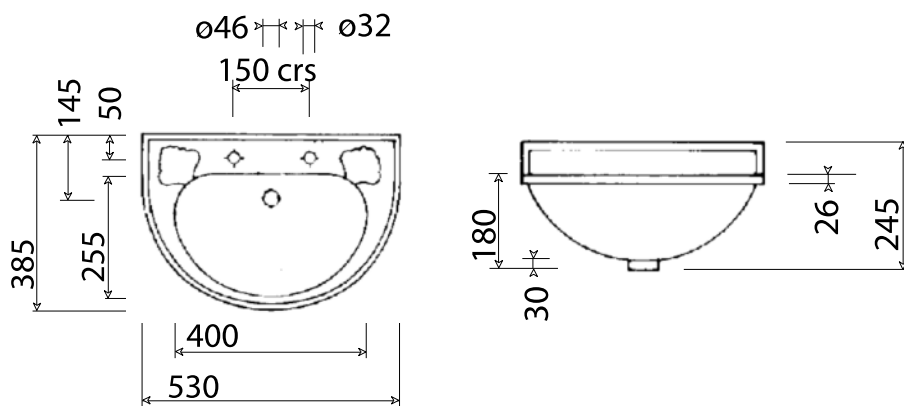

## Victorian 530mm Cloakroom basin (2 tap hole)