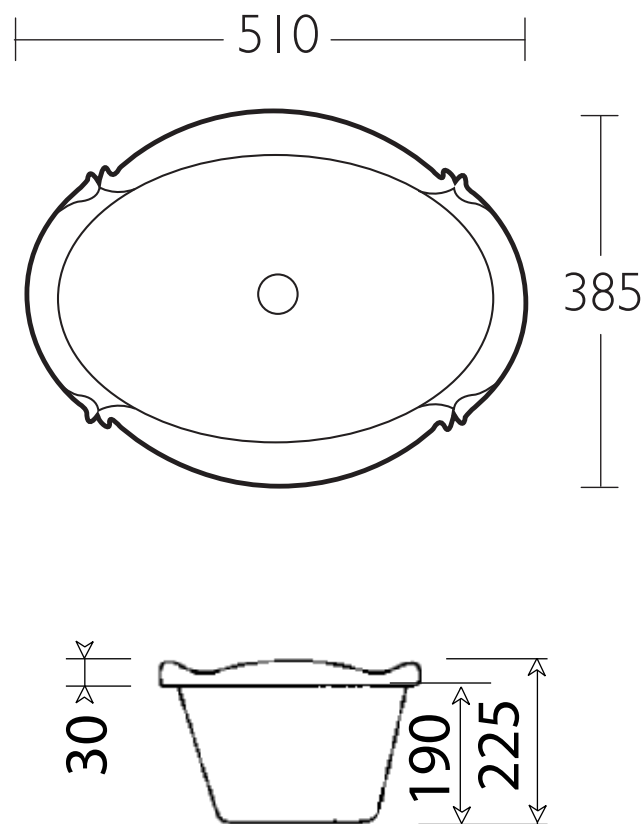

Victorian 510mm Inset basin (0 tap hole)

Silverdale Bathrooms Ltd

B.C Sanitan, Silverdale Road, Newcastle Under Lyme, Staffordshire, ST5 6EL.

Telephone: 01782 717175 Facsimile: 01782 717166

Email: sales@silverdalebathrooms.co.uk