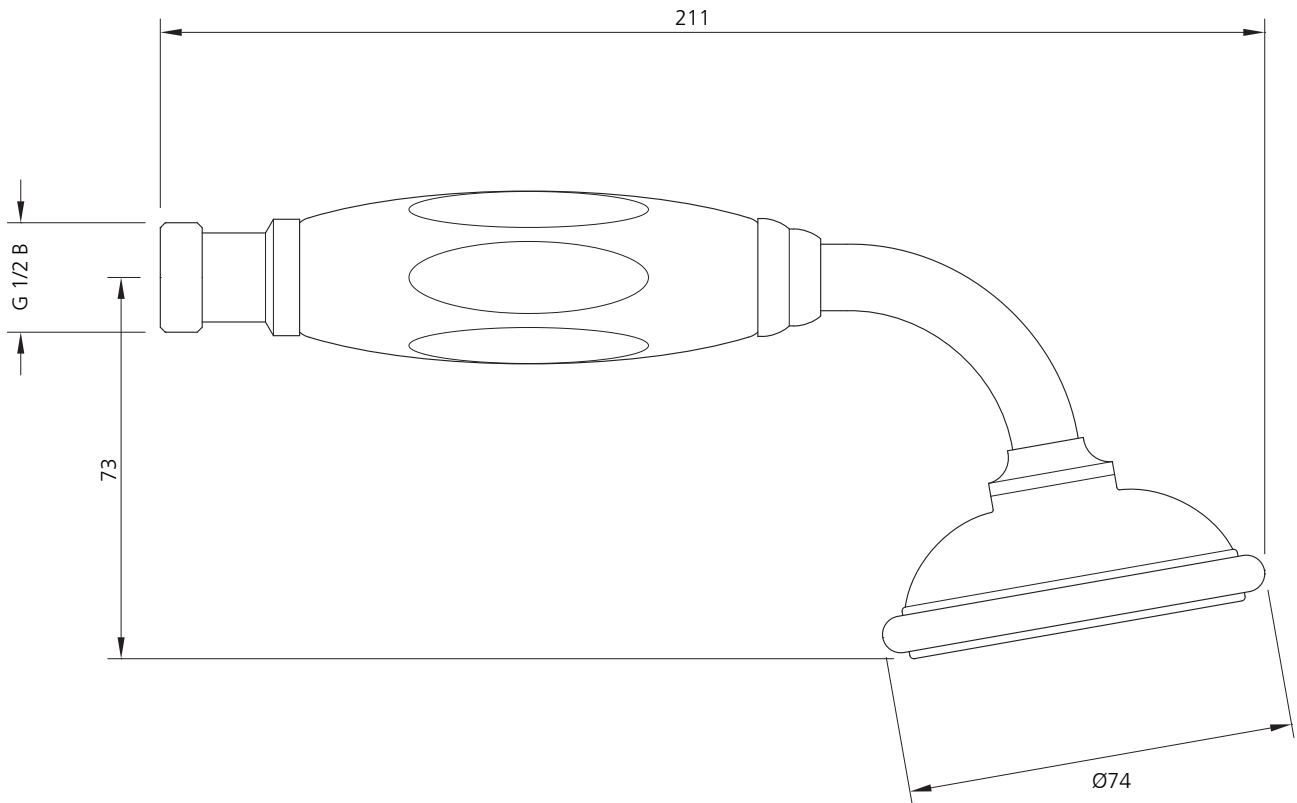

LEFROY BROOKS

IBROC HOUSE ESSEX ROAD
HODDESDON HERTS EN11 OQS UK
T: +44 (0)1992 708 316 F: +44 (0)1992 708 317

LB-2136

CLASSIC PORCELAIN HANDLED 2½" APRON
ROSE HANDSET

DIMENSIONAL DATA SHEET

DATE: 29 June 2010

ISSUE: 033

©COPYRIGHT 2010. CHRISTO LEFROY BROOKS. ALL RIGHTS RESERVED.

DIMENSIONS IN MILLIMETRES

WHILST EVERY EFFORT IS MADE TO ENSURE THE ACCURACY OF THESE DATA SHEETS THEY ARE SUBJECT TO CHANGE WITHOUT NOTICE AS PART OF THE COMPANY'S PRODUCT DEVELOPMENT PROCESS