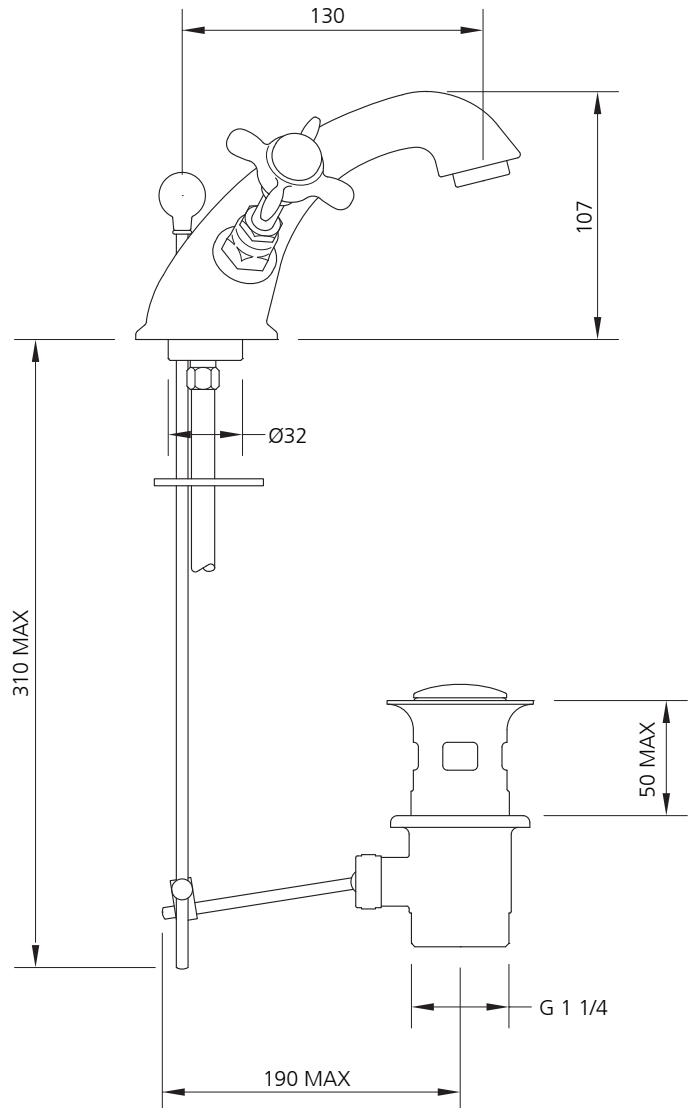

LEFROY BROOKS

IBROC HOUSE ESSEX ROAD
HODDESDON HERTS EN11 0QS UK
T: +44 (0)1992 708 316 F: +44 (0)1992 708 317

LB-1189

CONNAUGHT BASIN MONOBLOC WITH POP-UP WASTE

DIMENSIONAL DATA SHEET

DATE: 17 June 2010

ISSUE: 007 C

©COPYRIGHT 2010. CHRISTO LEFROY BROOKS. ALL RIGHTS RESERVED.

DIMENSIONS IN MILLIMETRES

WHILST EVERY EFFORT IS MADE TO ENSURE THE ACCURACY OF THESE DATA SHEETS THEY ARE SUBJECT TO CHANGE WITHOUT NOTICE AS PART OF THE COMPANY'S PRODUCT DEVELOPMENT PROCESS