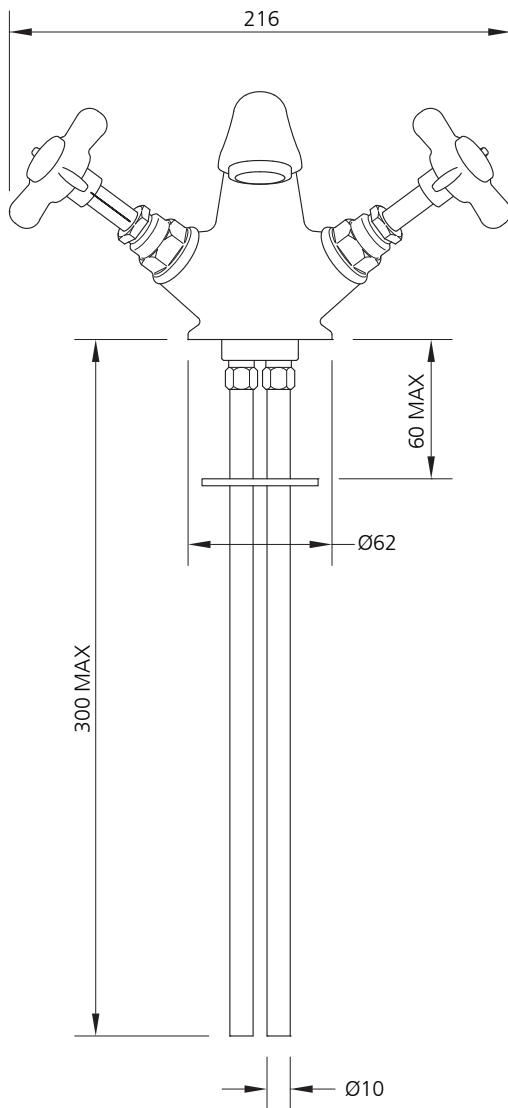

LEFROY BROOKS

IBROC HOUSE ESSEX ROAD
HODDESDON HERTS EN11 0QS UK
T: +44 (0)1992 708 316 F: +44 (0)1992 708 317

LB-1189

CONNAUGHT BASIN MONOBLOC WITH POP-UP WASTE

DIMENSIONAL DATA SHEET

DATE: 17 June 2010

ISSUE: 007 C

©COPYRIGHT 2010. CHRISTO LEFROY BROOKS. ALL RIGHTS RESERVED.

DIMENSIONS IN MILLIMETRES

WHILST EVERY EFFORT IS MADE TO ENSURE THE ACCURACY OF THESE DATA SHEETS THEY ARE SUBJECT TO CHANGE WITHOUT NOTICE AS PART OF THE COMPANY'S PRODUCT DEVELOPMENT PROCESS