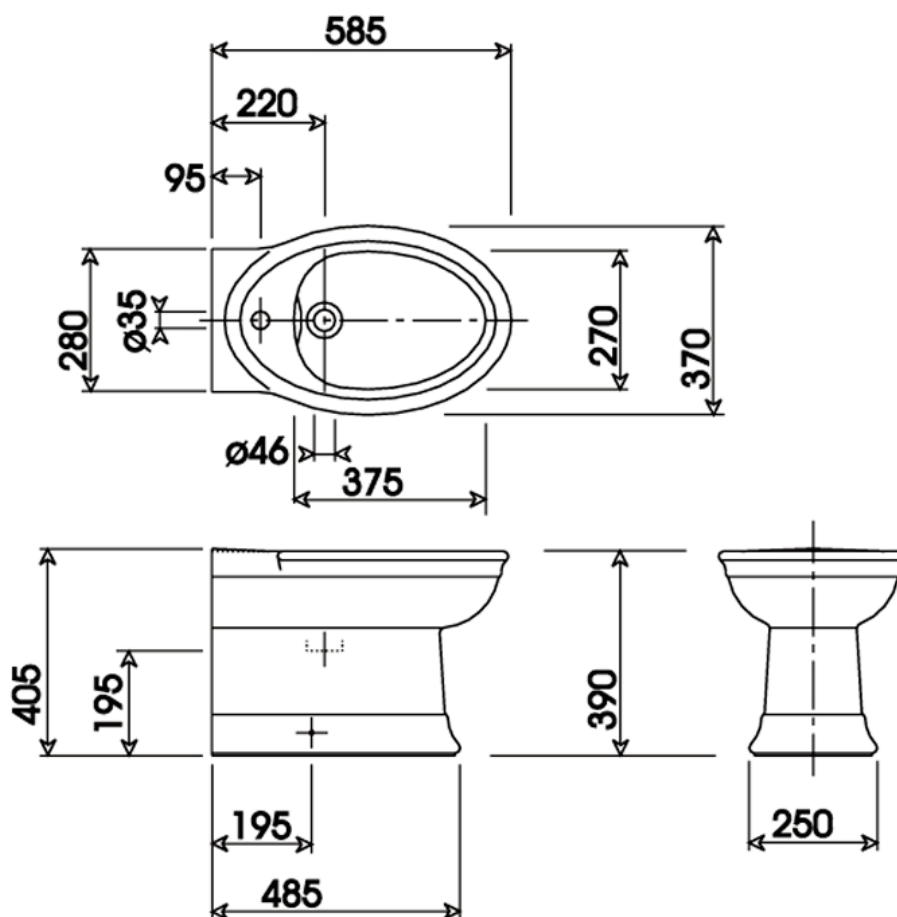

Hillingdon Freestanding/Back to Wall Bidet (1 Tap Hole)

Please note: This bidet is not suitable for installation against blockwork walls due to pipework access restrictions.

Silverdale Bathrooms Ltd

B.C Sanitan, Silverdale Road, Newcastle Under Lyme, Staffordshire, ST5 6EL.