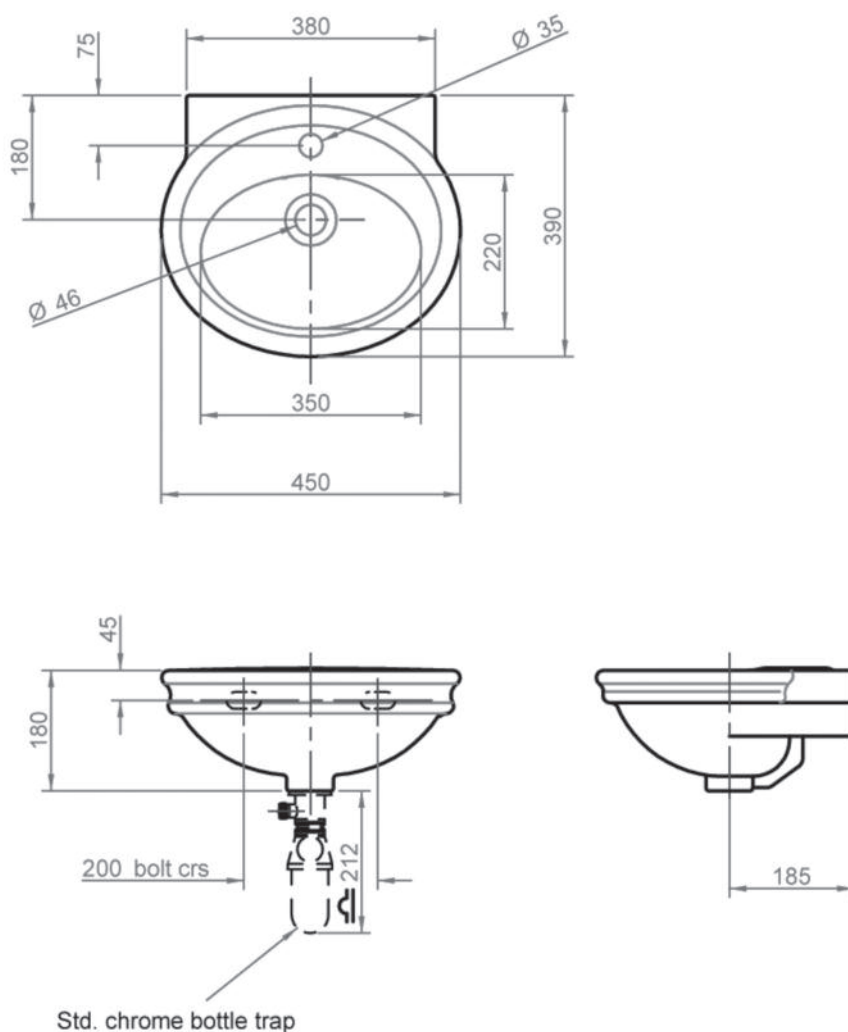

Hillingdon Cloakroom Basin with Bottletrap (1 Tap Hole)

Note: This basin does not have screwholes

Silverdale Bathrooms Ltd

B.C Sanitan, Silverdale Road, Newcastle Under Lyme, Staffordshire, ST5 6EL.

Telephone: 01782 717175 Facsimile: 01782 717166