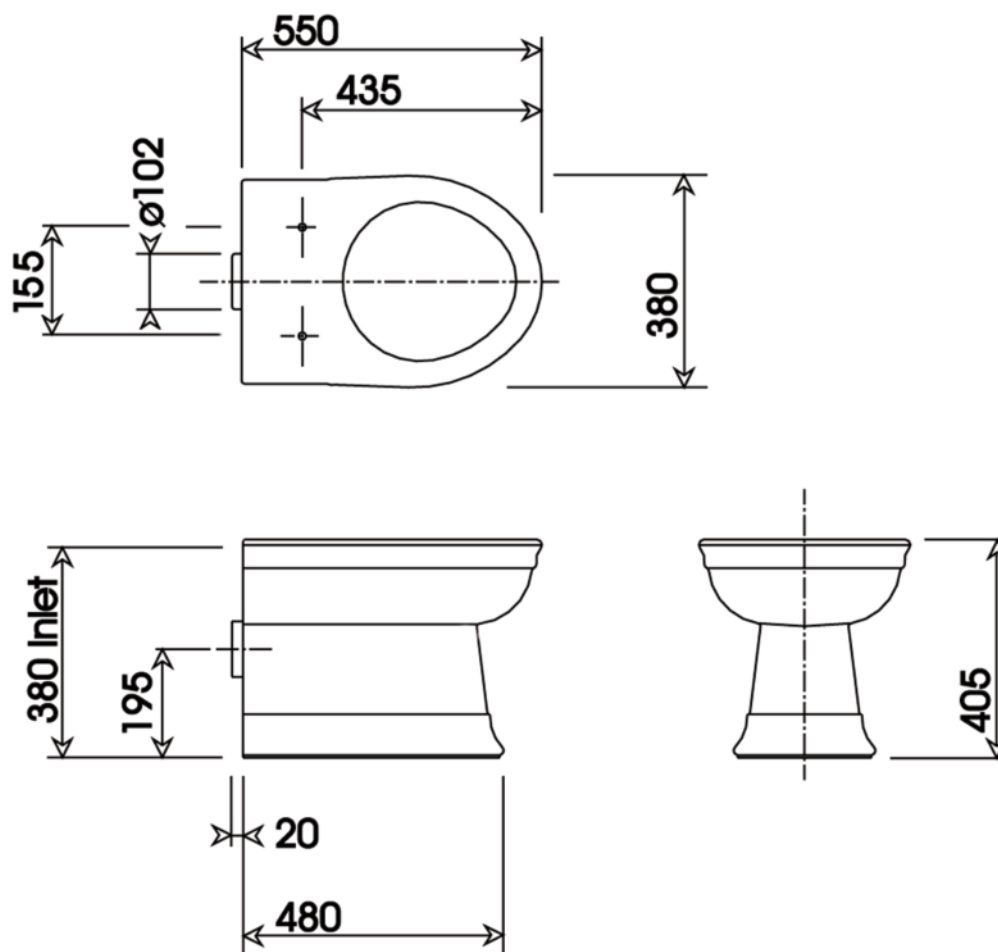

Hillingdon Back to Wall WC Pan

Note! Min. floor to bottom of cistern = 480mm

Silverdale Bathrooms Ltd

B.C Sanitan, Silverdale Road, Newcastle Under Lyme, Staffordshire, ST5 6EL.

Telephone: 01782 717175 Facsimile: 01782 717166