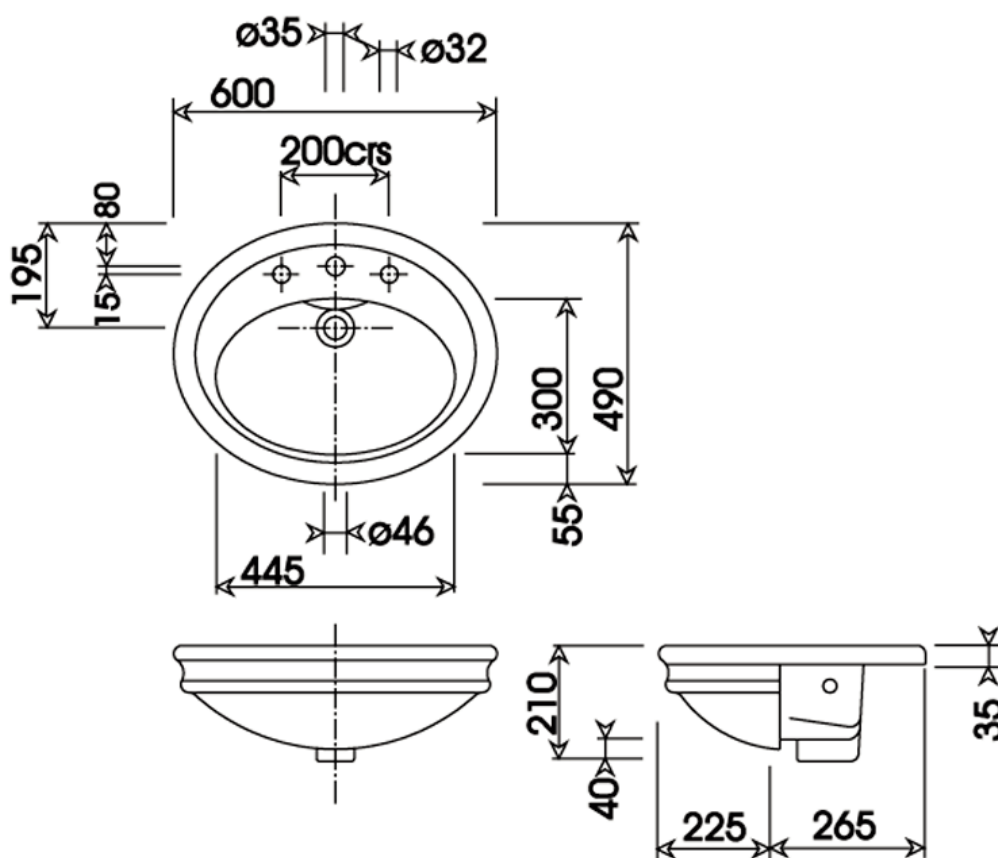

## Hillingdon 600mm Semi Countertop Basin (1 or 3 Tap Holes)