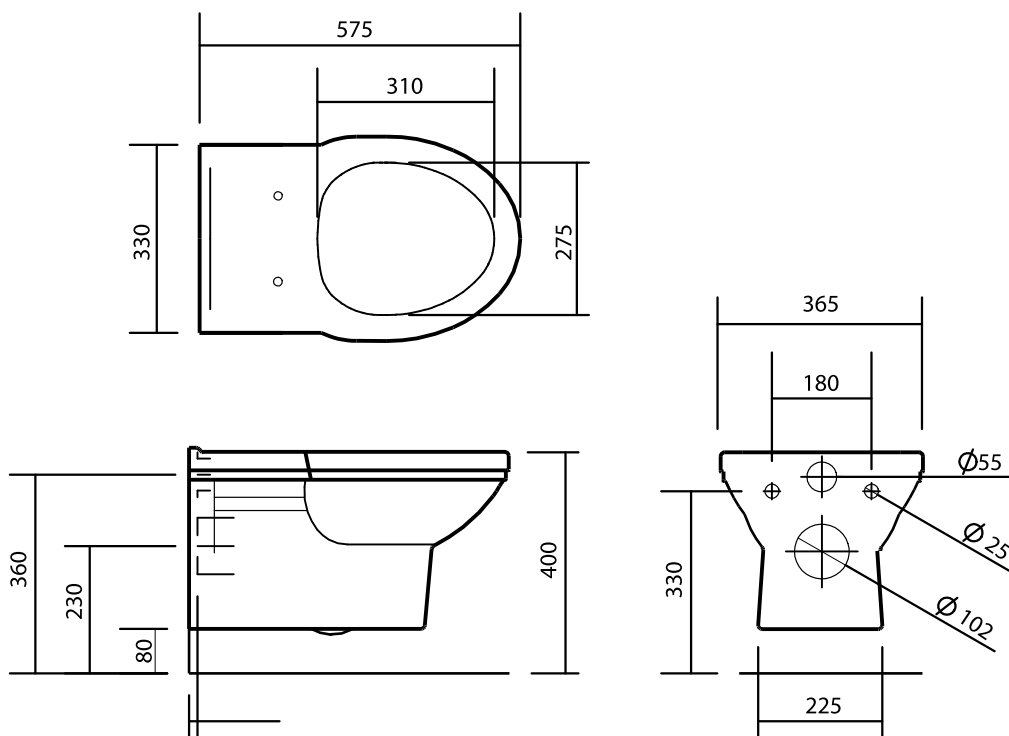

Empire Wall Mounted WC Pan

Silverdale Bathrooms Ltd

B.C Sanitan, Silverdale Road, Newcastle Under Lyme, Staffordshire, ST5 6EL.

Telephone: 01782 717175 Facsimile: 01782 717166

Email: sales@silverdalebathrooms.co.uk