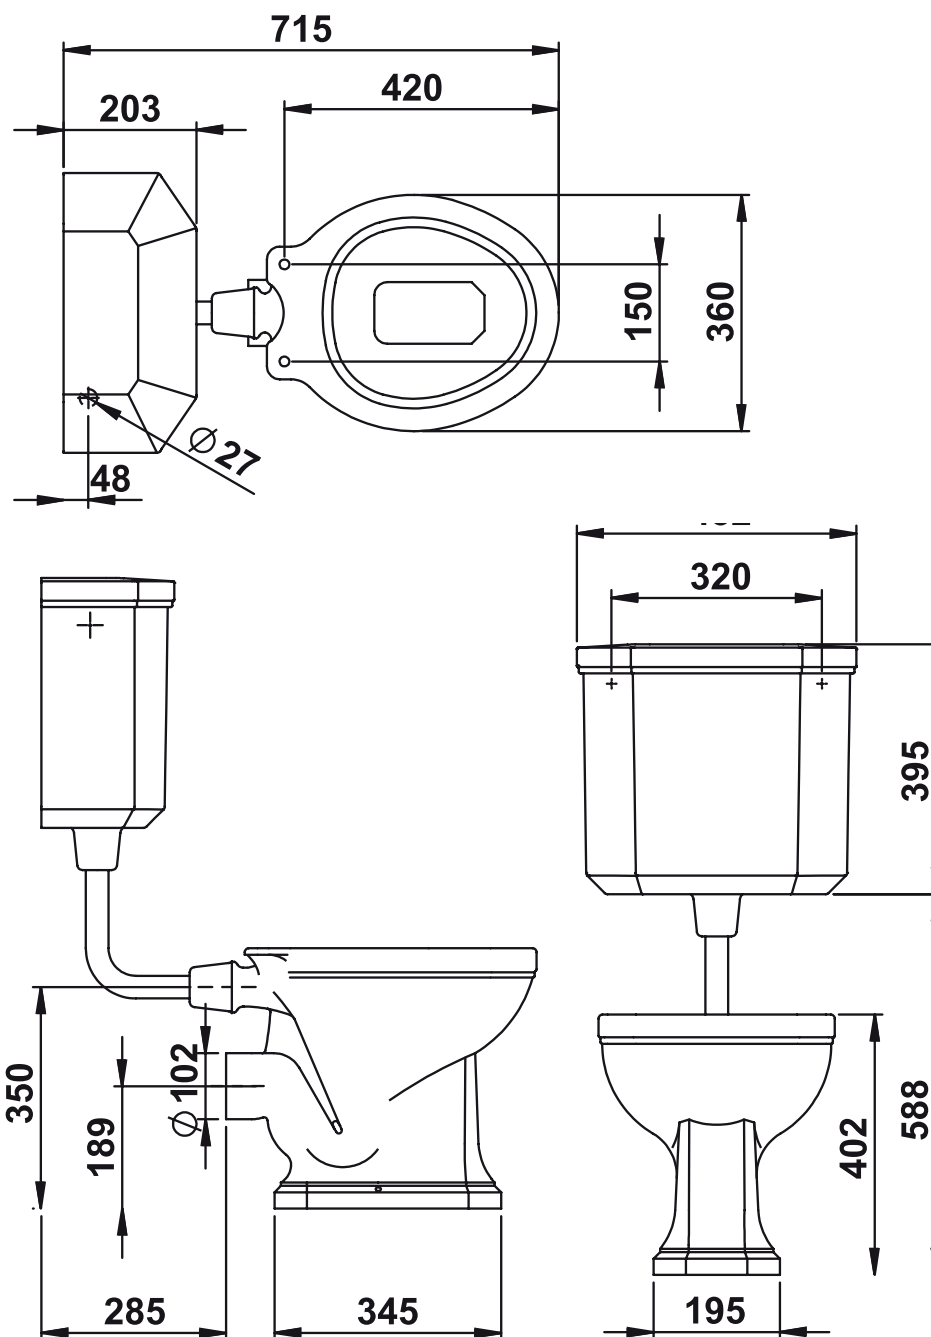

Empire Low Level Closet & Cistern

Silverdale Bathrooms Ltd

B.C Sanitan, Silverdale Road, Newcastle Under Lyme, Staffordshire, ST5 6EL.

Telephone: 01782 717175 Facsimile: 01782 717166

Email: sales@silverdalebathrooms.co.uk