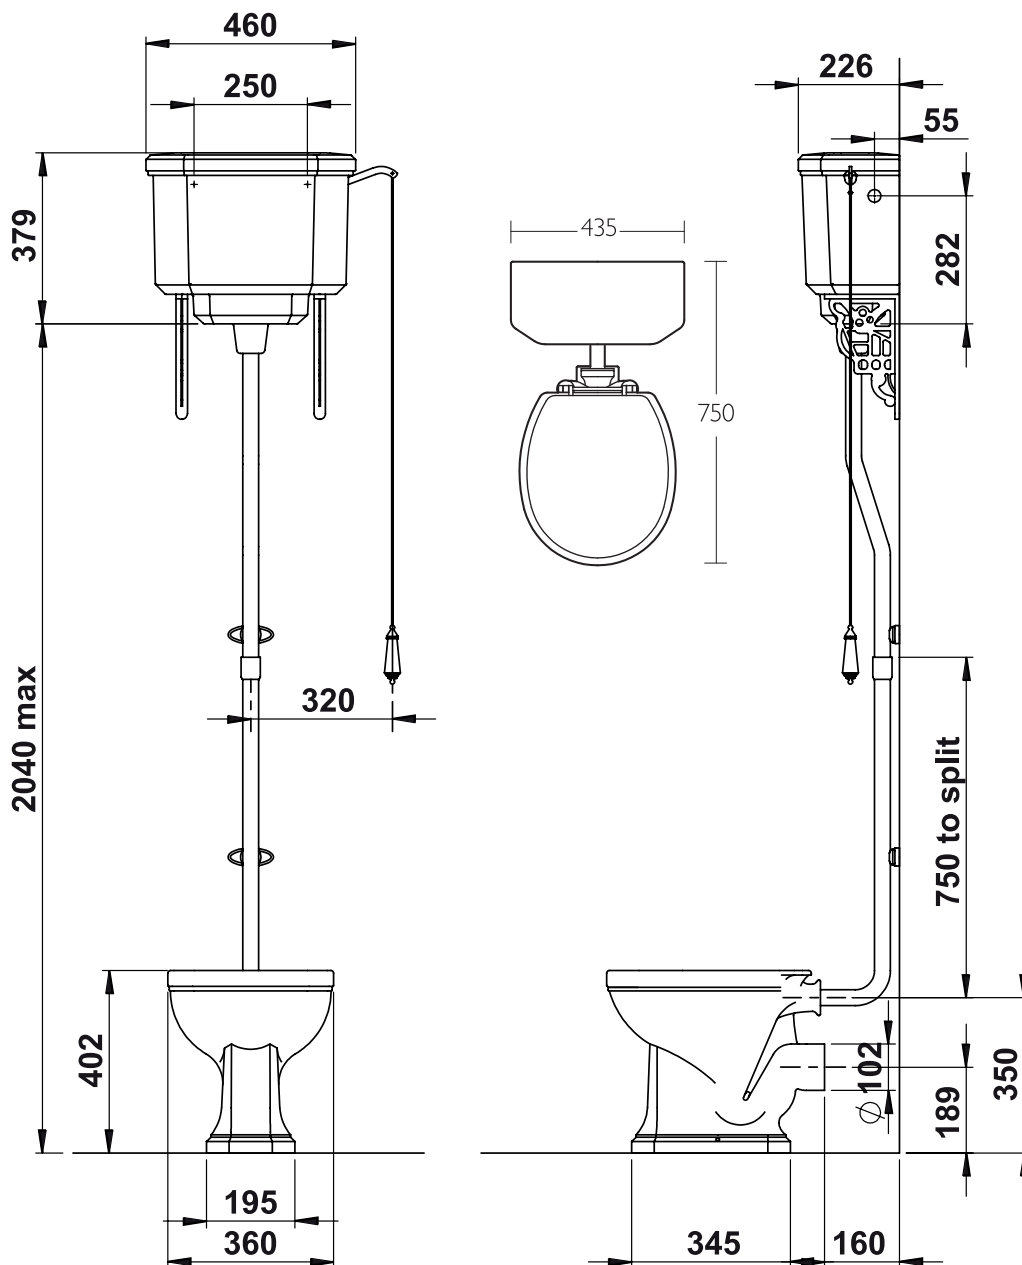

Empire High Level Closet & Cistern

Silverdale Bathrooms Ltd

B.C Sanitan, Silverdale Road, Newcastle Under Lyme, Staffordshire, ST5 6EL.

Telephone: 01782 717175 Facsimile: 01782 717166

Email: sales@silverdalebathrooms.co.uk