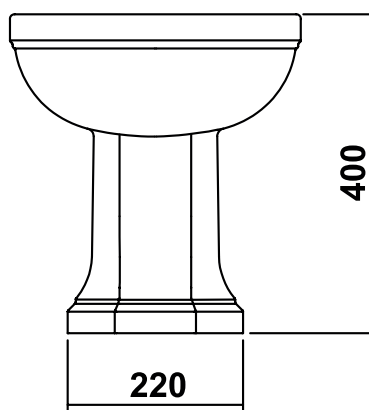

Empire Freestanding/Back to Wall Bidet (1 Tap Hole)

Silverdale Bathrooms Ltd

B.C Sanitan, Silverdale Road, Newcastle Under Lyme, Staffordshire, ST5 6EL.

Telephone: 01782 717175 Facsimile: 01782 717166

Email: sales@silverdalebathrooms.co.uk