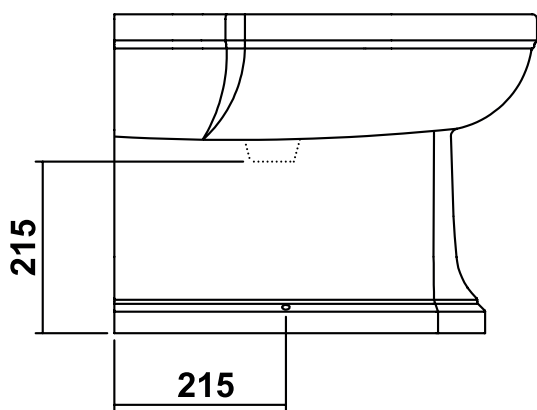

Empire Freestanding/Back to Wall Bidet (1 Tap Hole)

Silverdale Bathrooms Ltd

B.C Sanitan, Silverdale Road, Newcastle Under Lyme, Staffordshire, ST5 6EL.

Telephone: 01782 717175 Facsimile: 01782 717166

Email: sales@silverdalebathrooms.co.uk