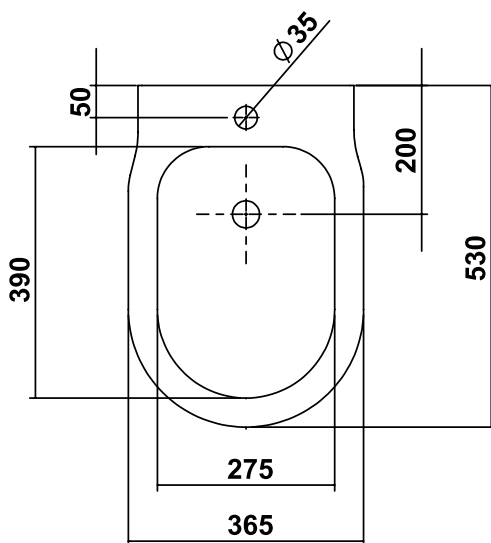

Empire Freestanding/Back to Wall Bidet (1 Tap Hole)

Silverdale Bathrooms Ltd

B.C Sanitan, Silverdale Road, Newcastle Under Lyme, Staffordshire, ST5 6EL.

Telephone: 01782 717175 Facsimile: 01782 717166

Email: sales@silverdalebathrooms.co.uk