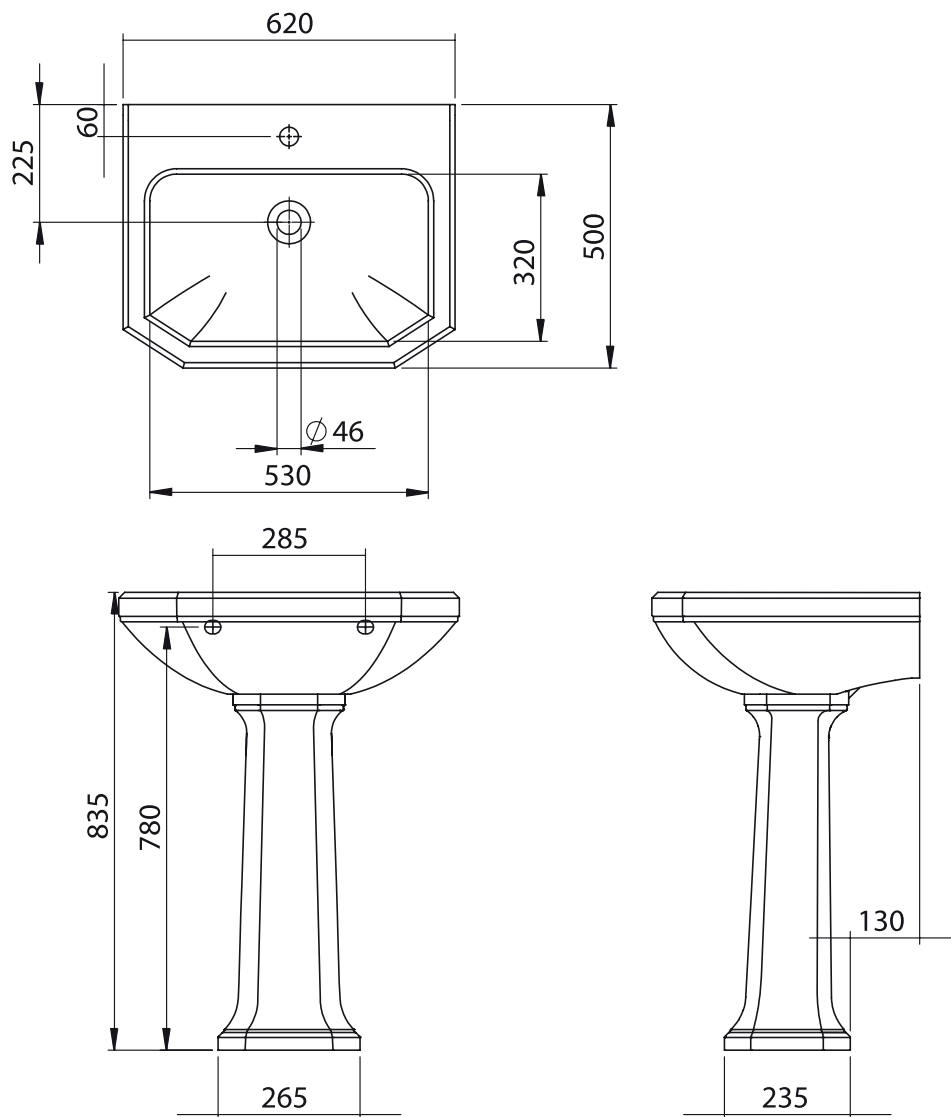

Empire 620mm Basin (1, 2 or 3 Tap Hole)

Silverdale Bathrooms Ltd

B.C Sanitan, Silverdale Road, Newcastle Under Lyme, Staffordshire, ST5 6EL.

Telephone: 01782 717175 Facsimile: 01782 717166

Email: sales@silverdalebathrooms.co.uk