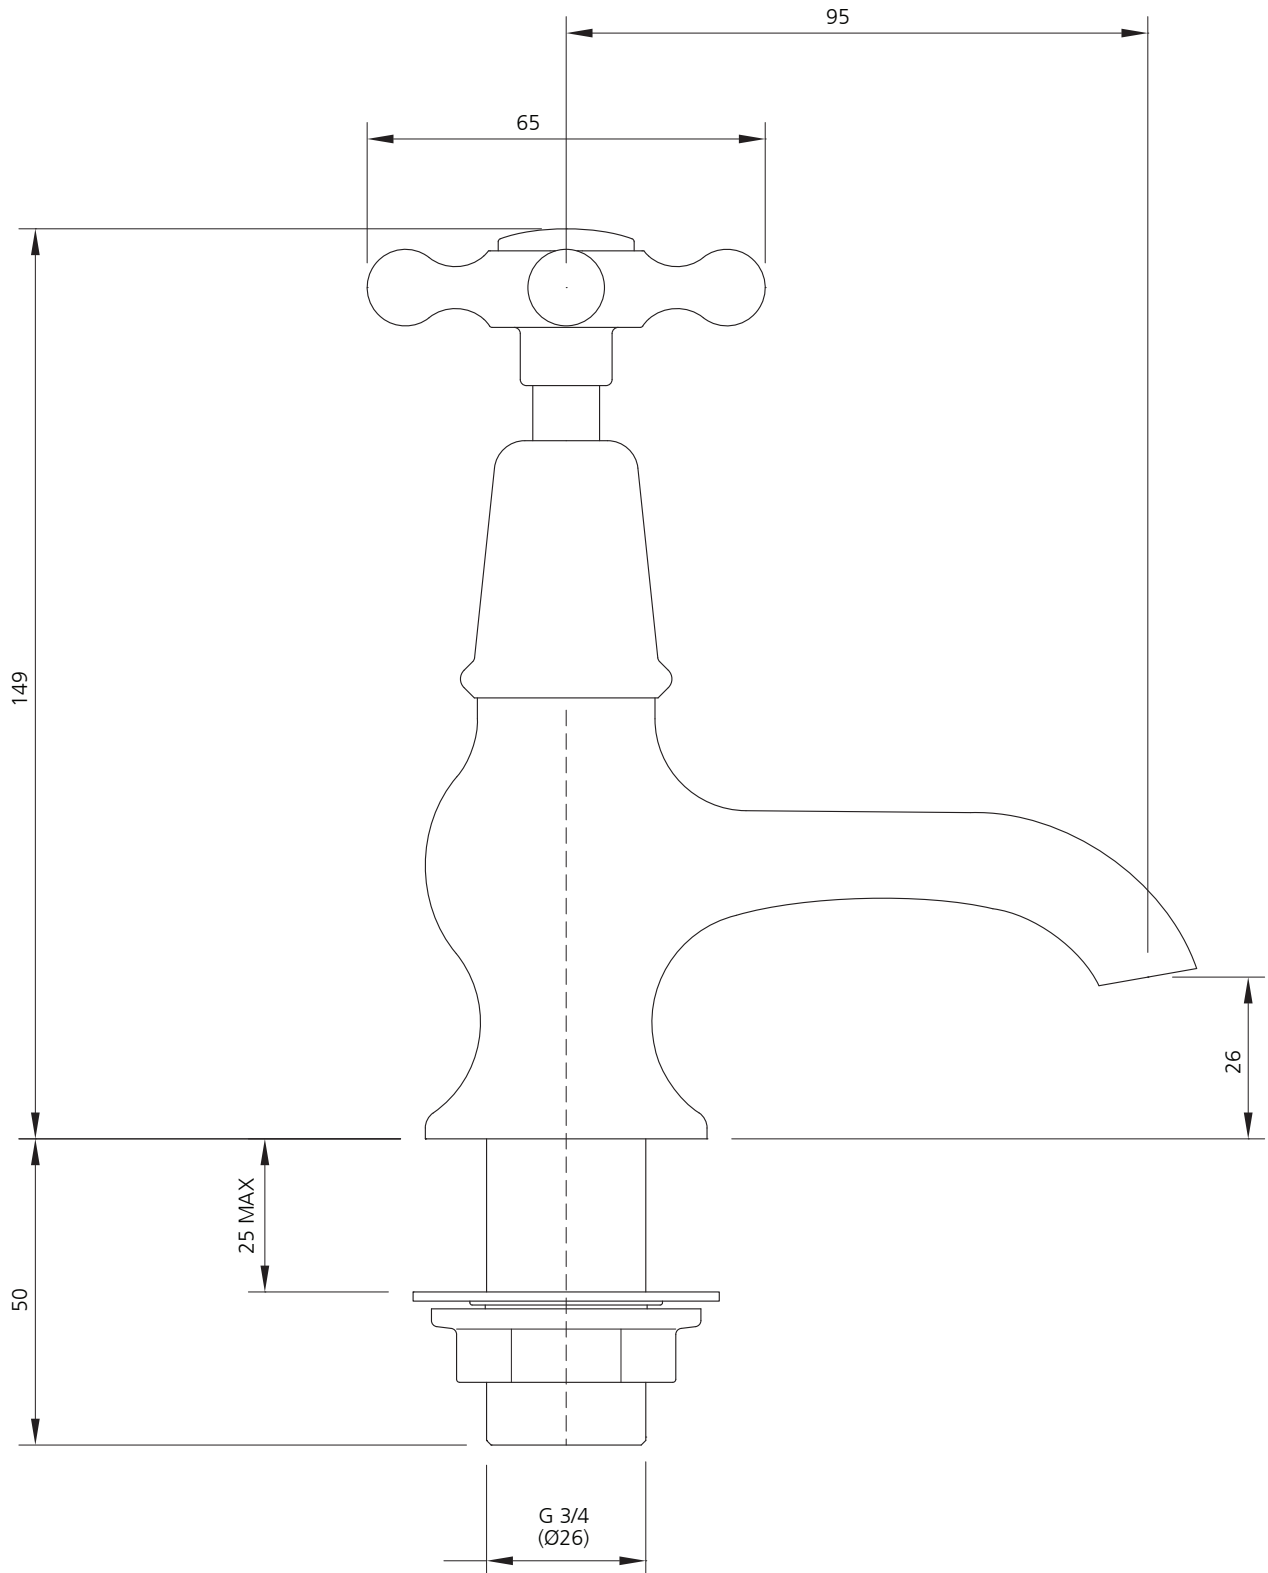

LEFROY BROOKS

IBROC HOUSE ESSEX ROAD
HODDESDON HERTS EN11 0QS UK
T: +44 (0)1992 708 316 F: +44 (0)1992 708 317

CH-8054

CONNAUGHT BATH PILLAR TAPS
(1 PAIR)

DIMENSIONAL DATA SHEET

DATE: 21 May 2010

ISSUE: 020 A

©COPYRIGHT 2010. CHRISTO LEFROY BROOKS. ALL RIGHTS RESERVED.

DIMENSIONS IN MILLIMETRES

WHILST EVERY EFFORT IS MADE TO ENSURE THE ACCURACY OF THESE DATA SHEETS THEY ARE SUBJECT TO CHANGE WITHOUT NOTICE AS PART OF THE COMPANY'S PRODUCT DEVELOPMENT PROCESS