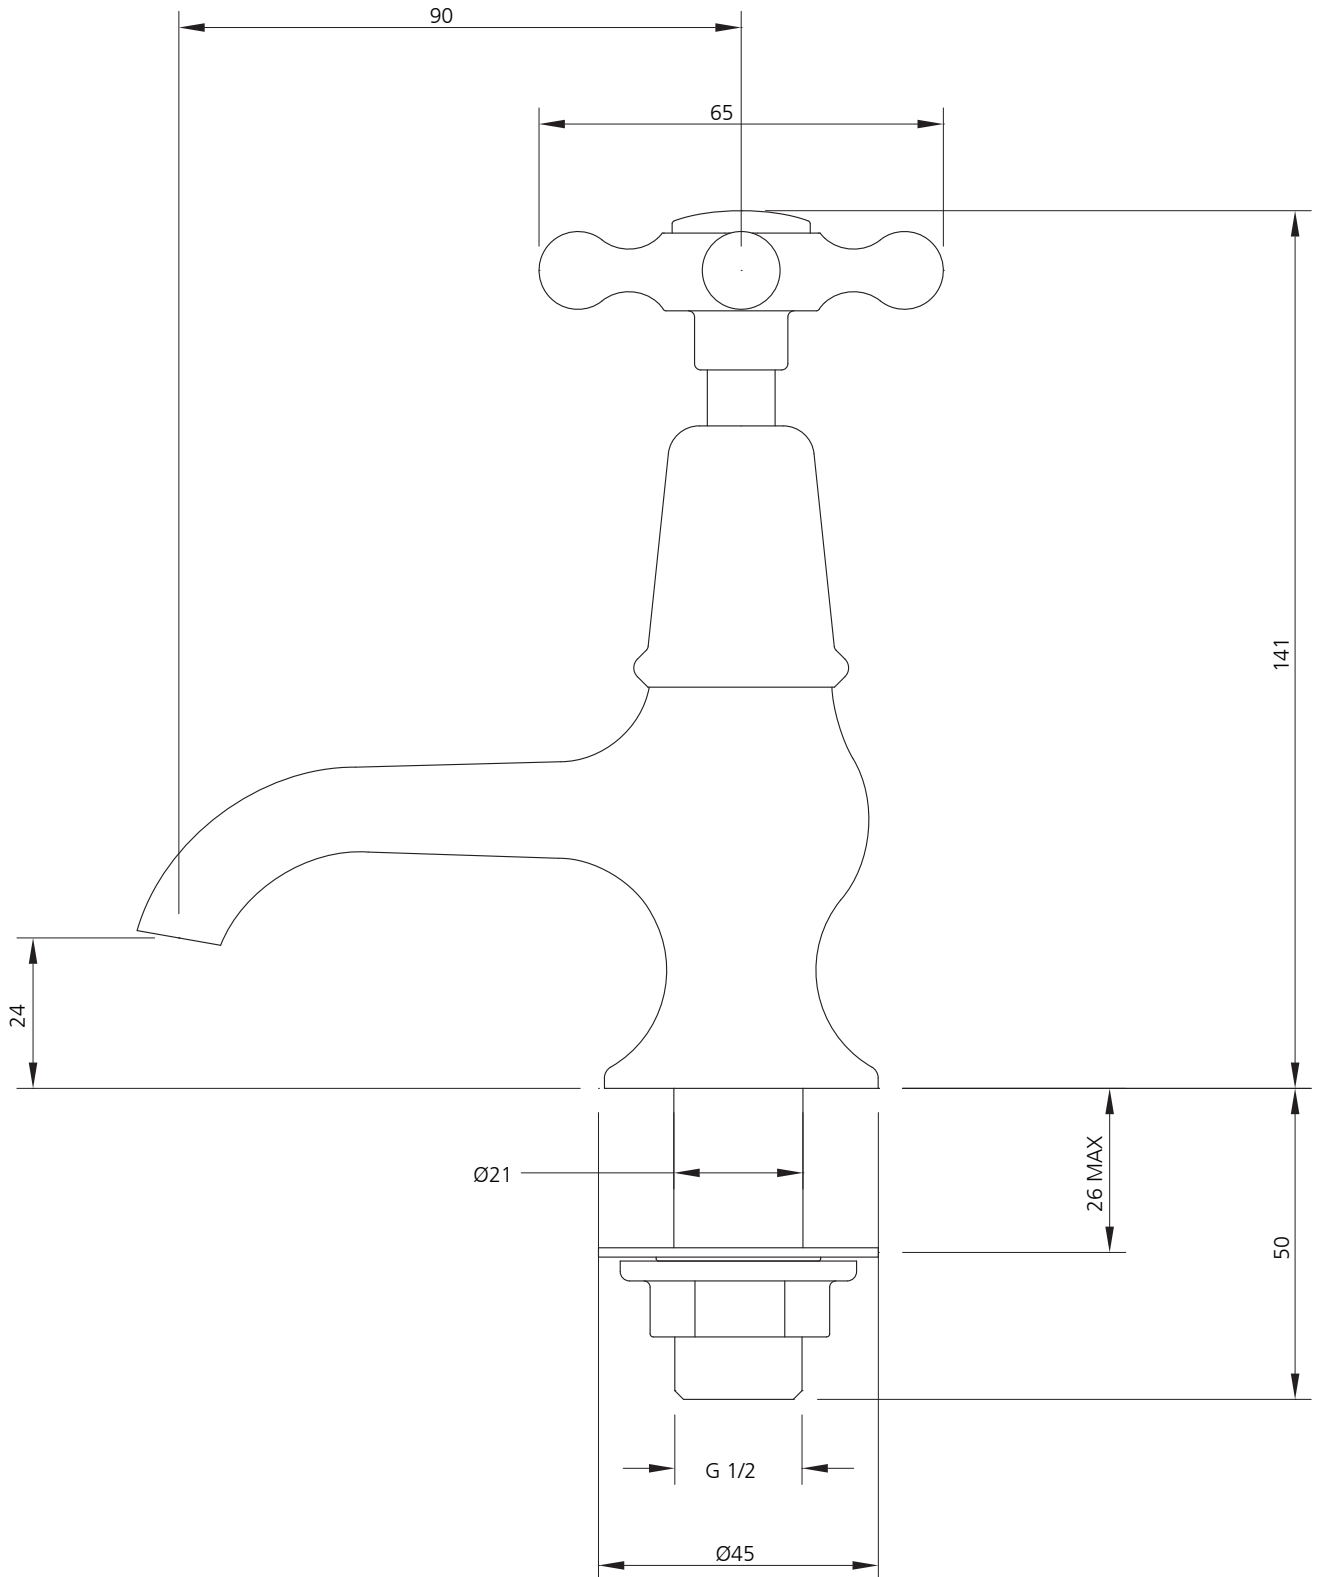

LEFROY BROOKS

IBROC HOUSE ESSEX ROAD
HODDESDON HERTS EN11 OQS UK
T: +44 (0)1992 708 316 F: +44 (0)1992 708 317

CH-8022

CONNAUGHT BASIN PILLAR TAPS
(1 PAIR)

DIMENSIONAL DATA SHEET

DATE: 21 May 2010

ISSUE: 020 A

©COPYRIGHT 2010. CHRISTO LEFROY BROOKS. ALL RIGHTS RESERVED.

DIMENSIONS IN MILLIMETRES

WHILST EVERY EFFORT IS MADE TO ENSURE THE ACCURACY OF THESE DATA SHEETS THEY ARE SUBJECT TO CHANGE WITHOUT NOTICE AS PART OF THE COMPANY'S PRODUCT DEVELOPMENT PROCESS