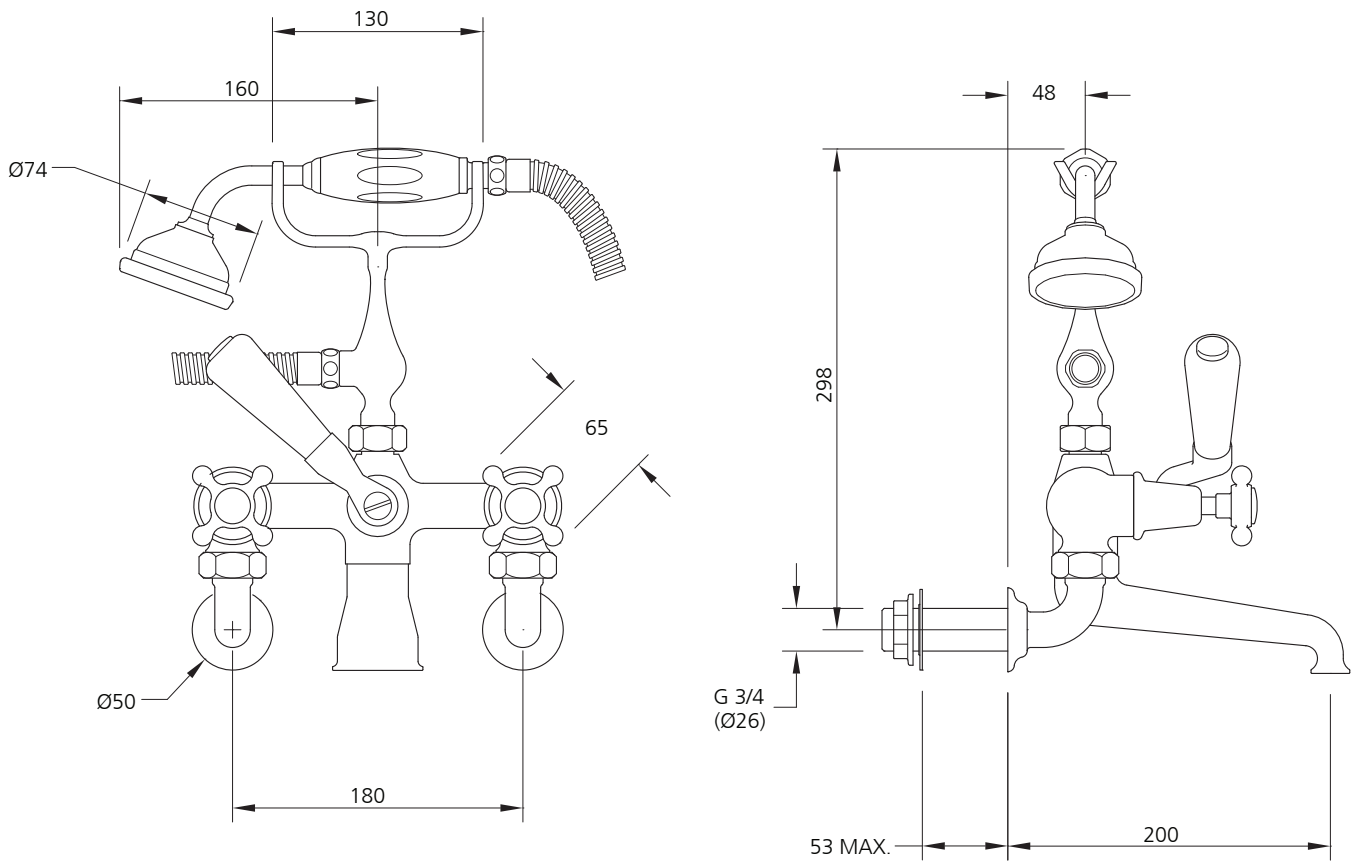

## CH-1166

CONNAUGHT WALL MOUNTED BATH SHOWER MIXER (3/4")

### DIMENSIONAL DATA SHEET

DATE: 21 May 2010

ISSUE: 018

©COPYRIGHT 2010. CHRISTO LEFROY BROOKS. ALL RIGHTS RESERVED.

DIMENSIONS IN MILLIMETRES

WHILST EVERY EFFORT IS MADE TO ENSURE THE ACCURACY OF THESE DATA SHEETS THEY ARE SUBJECT TO CHANGE WITHOUT NOTICE AS PART OF THE COMPANY'S PRODUCT DEVELOPMENT PROCESS