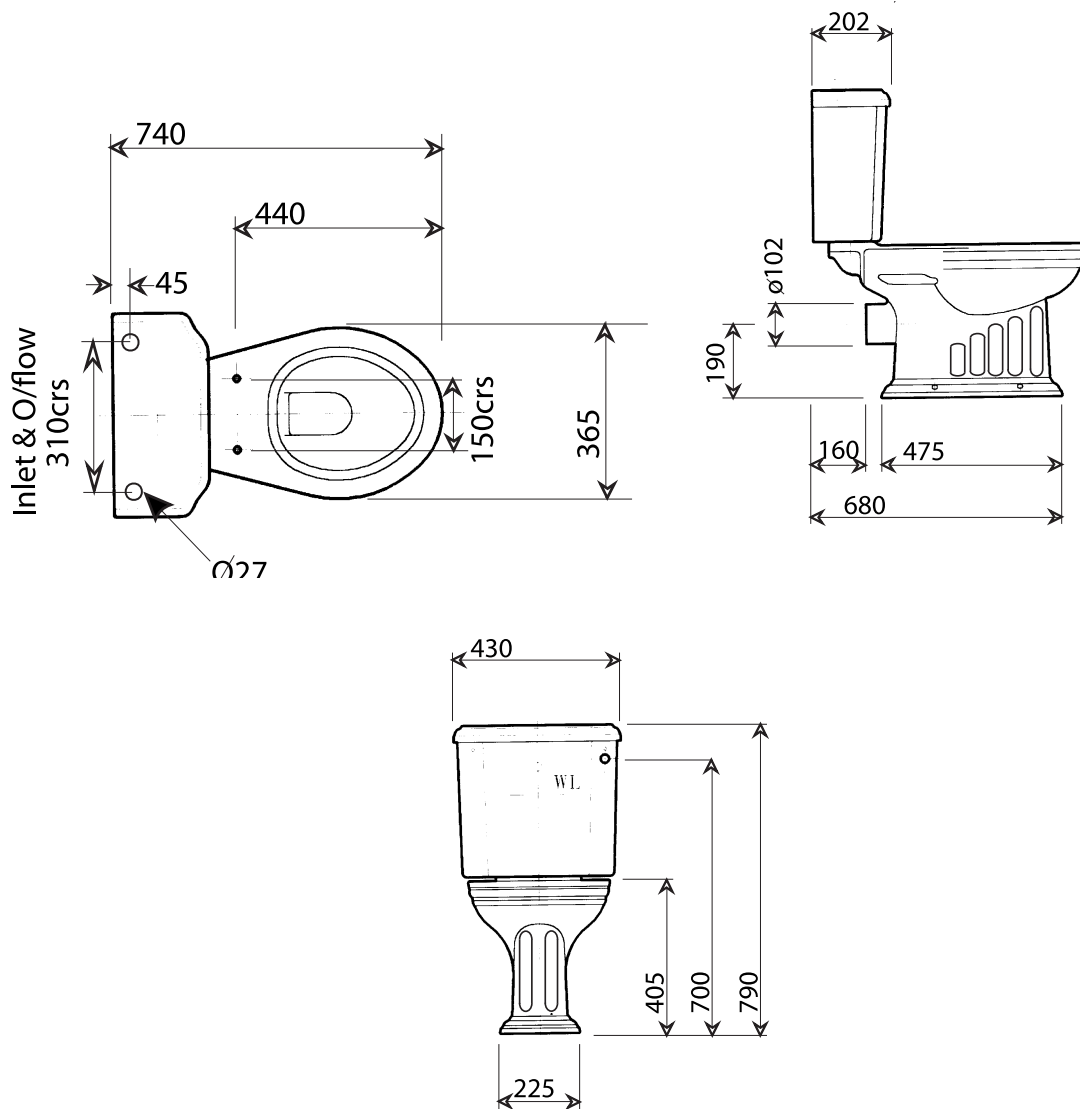

Belgravia Close Coupled Closet & Cistern

Silverdale Bathrooms Ltd

B.C Sanitan, Silverdale Road, Newcastle Under Lyme, Staffordshire, ST5 6EL.

Telephone: 01782 717175 Facsimile: 01782 717166

Email: sales@silverdalebathrooms.co.uk