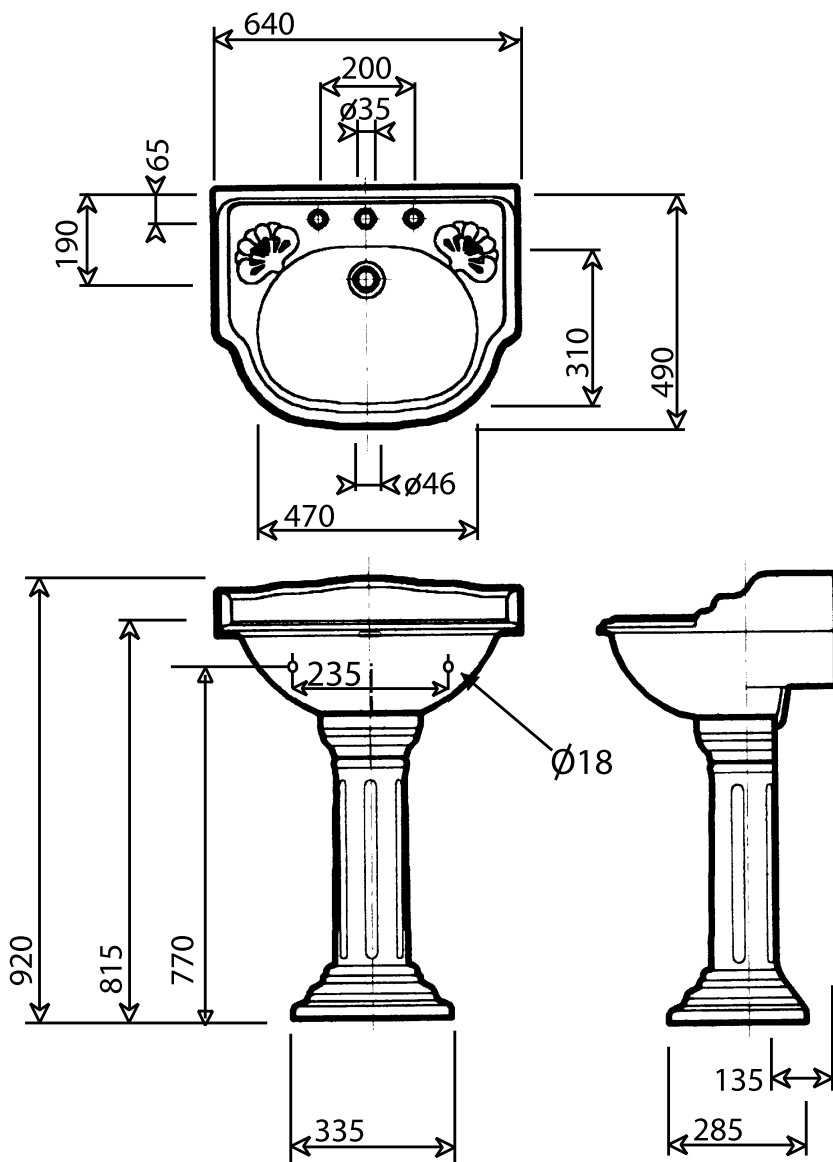

## Belgravia 635mm Basin (2 or 3 tap hole) & Pedestal