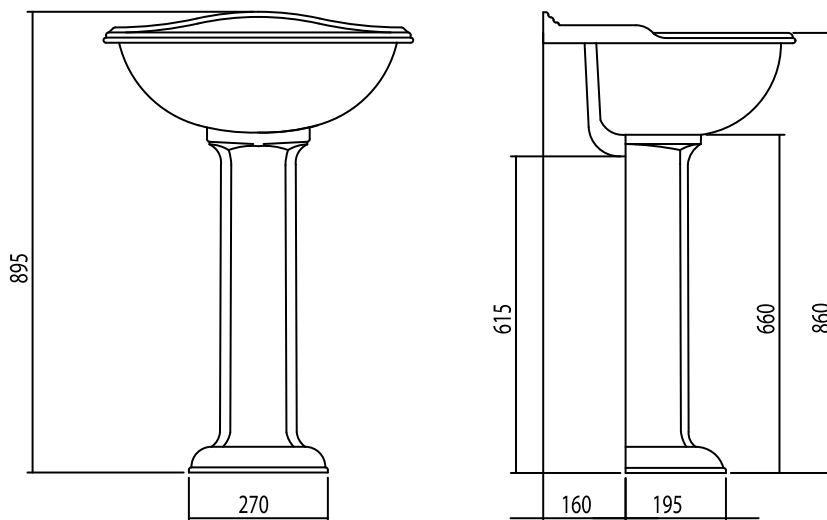

## Balasanani 600mm Basin (2 or 3 Tap Hole)