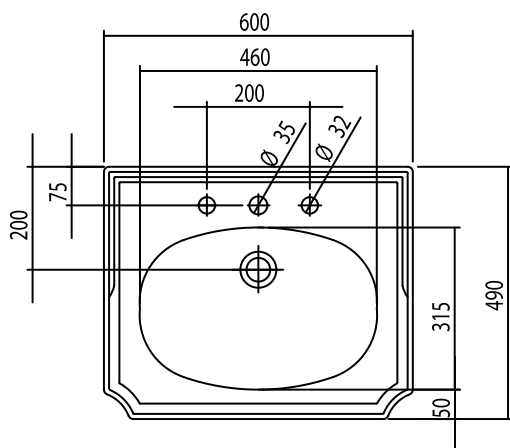

## Balasanani 600mm Basin (2 or 3 Tap Hole)