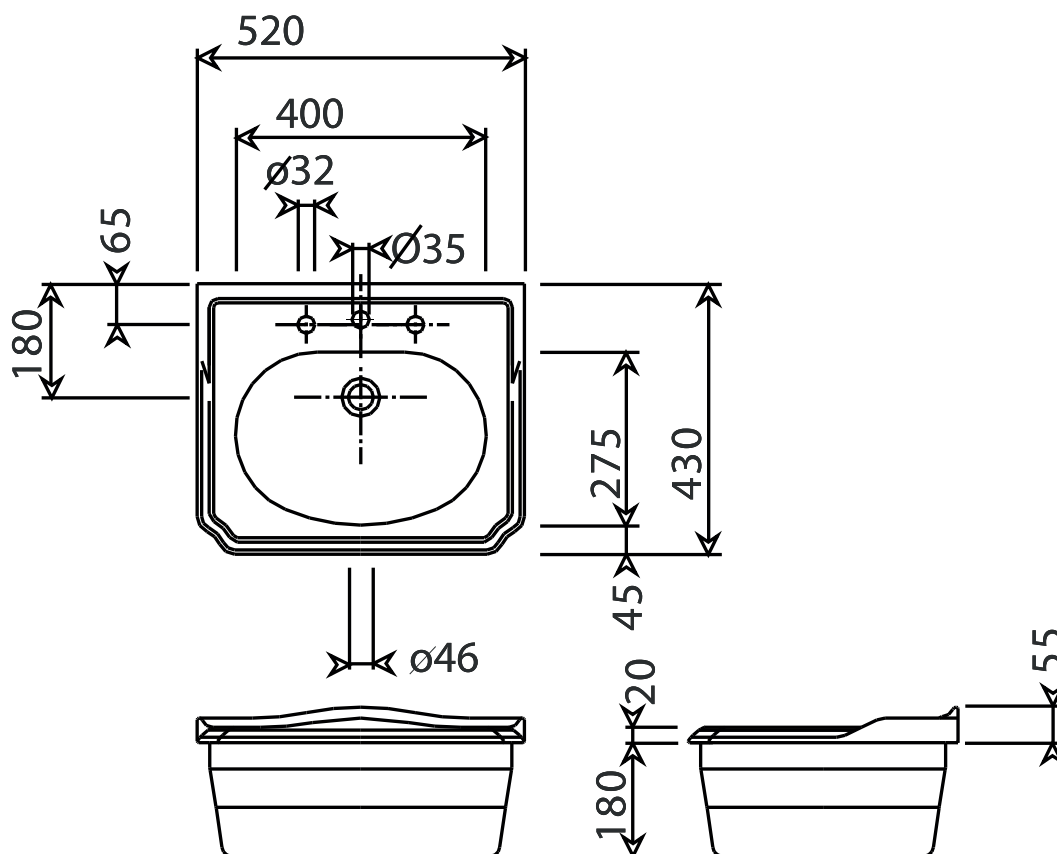

Balasani 520mm Vanity Inset Basin (2 or 3 Tap Hole)

Silverdale Bathrooms Ltd

B.C Sanitan, Silverdale Road, Newcastle Under Lyme, Staffordshire, ST5 6EL.

Telephone: 01782 717175 Facsimile: 01782 717166

Email: sales@silverdalebathrooms.co.uk