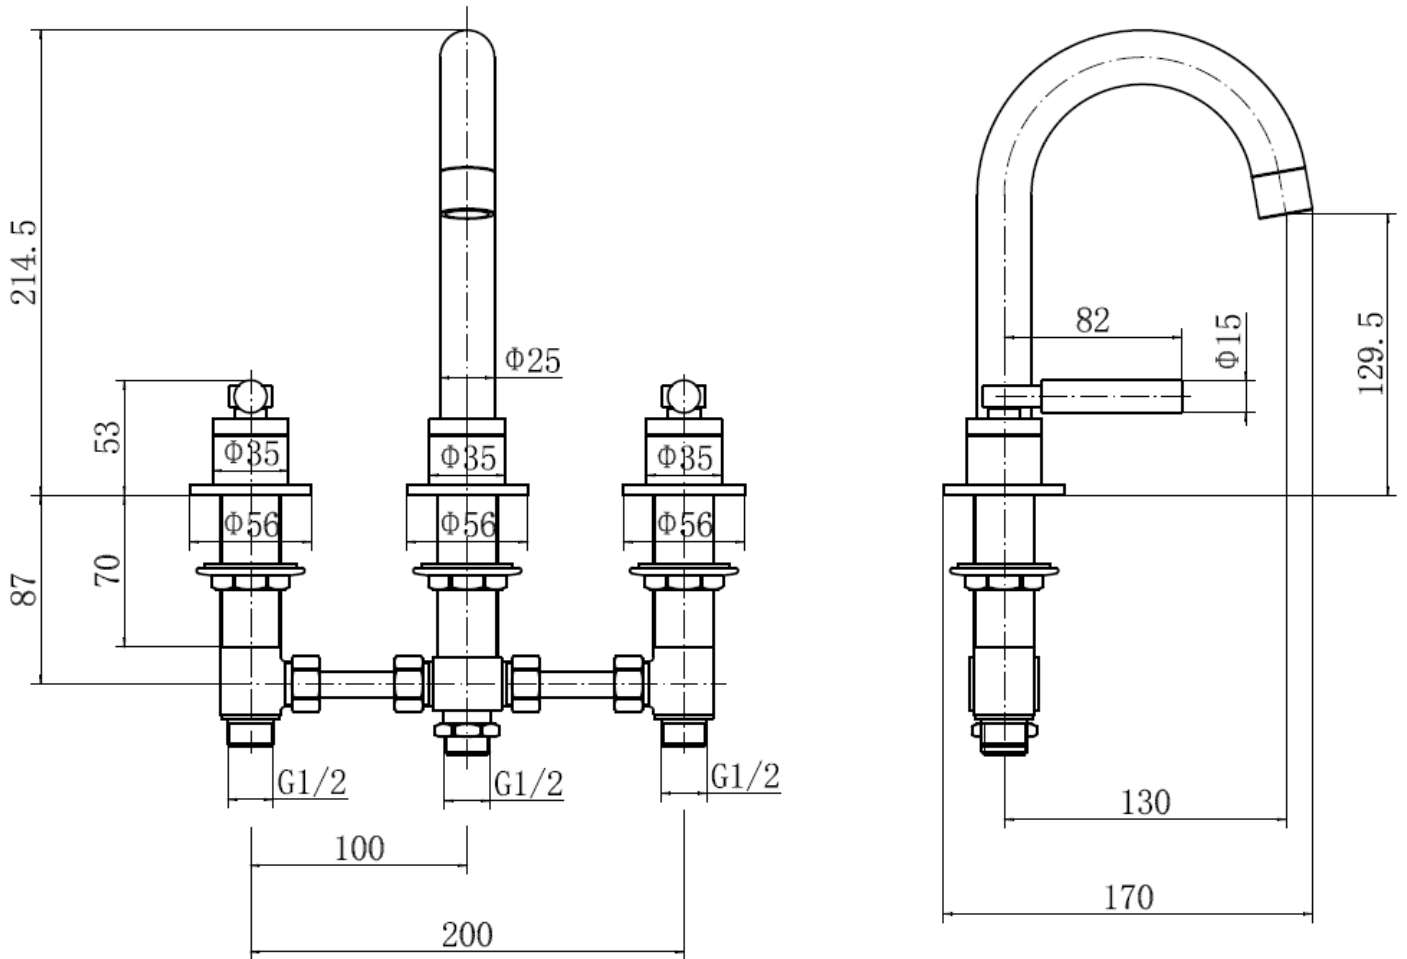

ASHBEE AND STONE

Specification document for the Elbe Range Concealed Diverter

(Products: Z-3HBM-D*)

All measurements in millimetres

Senska Deck Mounted 3-Hole Basin Mixer

We recommend that all products are purchased through consultation with a specialist bathroom retailer and are always installed by an experienced installer who is a member of a recognised association. All sizes quoted are nominal: items may vary by plus or minus 3% from the figures quoted. When planning installations where dimensions are critical, it is essential that the space allowed for individual items is physically checked prior to purchase. Ashbee and Stone cannot be held liable for any costs associated with items not fitting in any given area. The contents of this statement are based on information correct at the time of publication. We reserve the right to make alterations and changes in product characteristics, fixing, packaging, operation etc. at any time without notice.