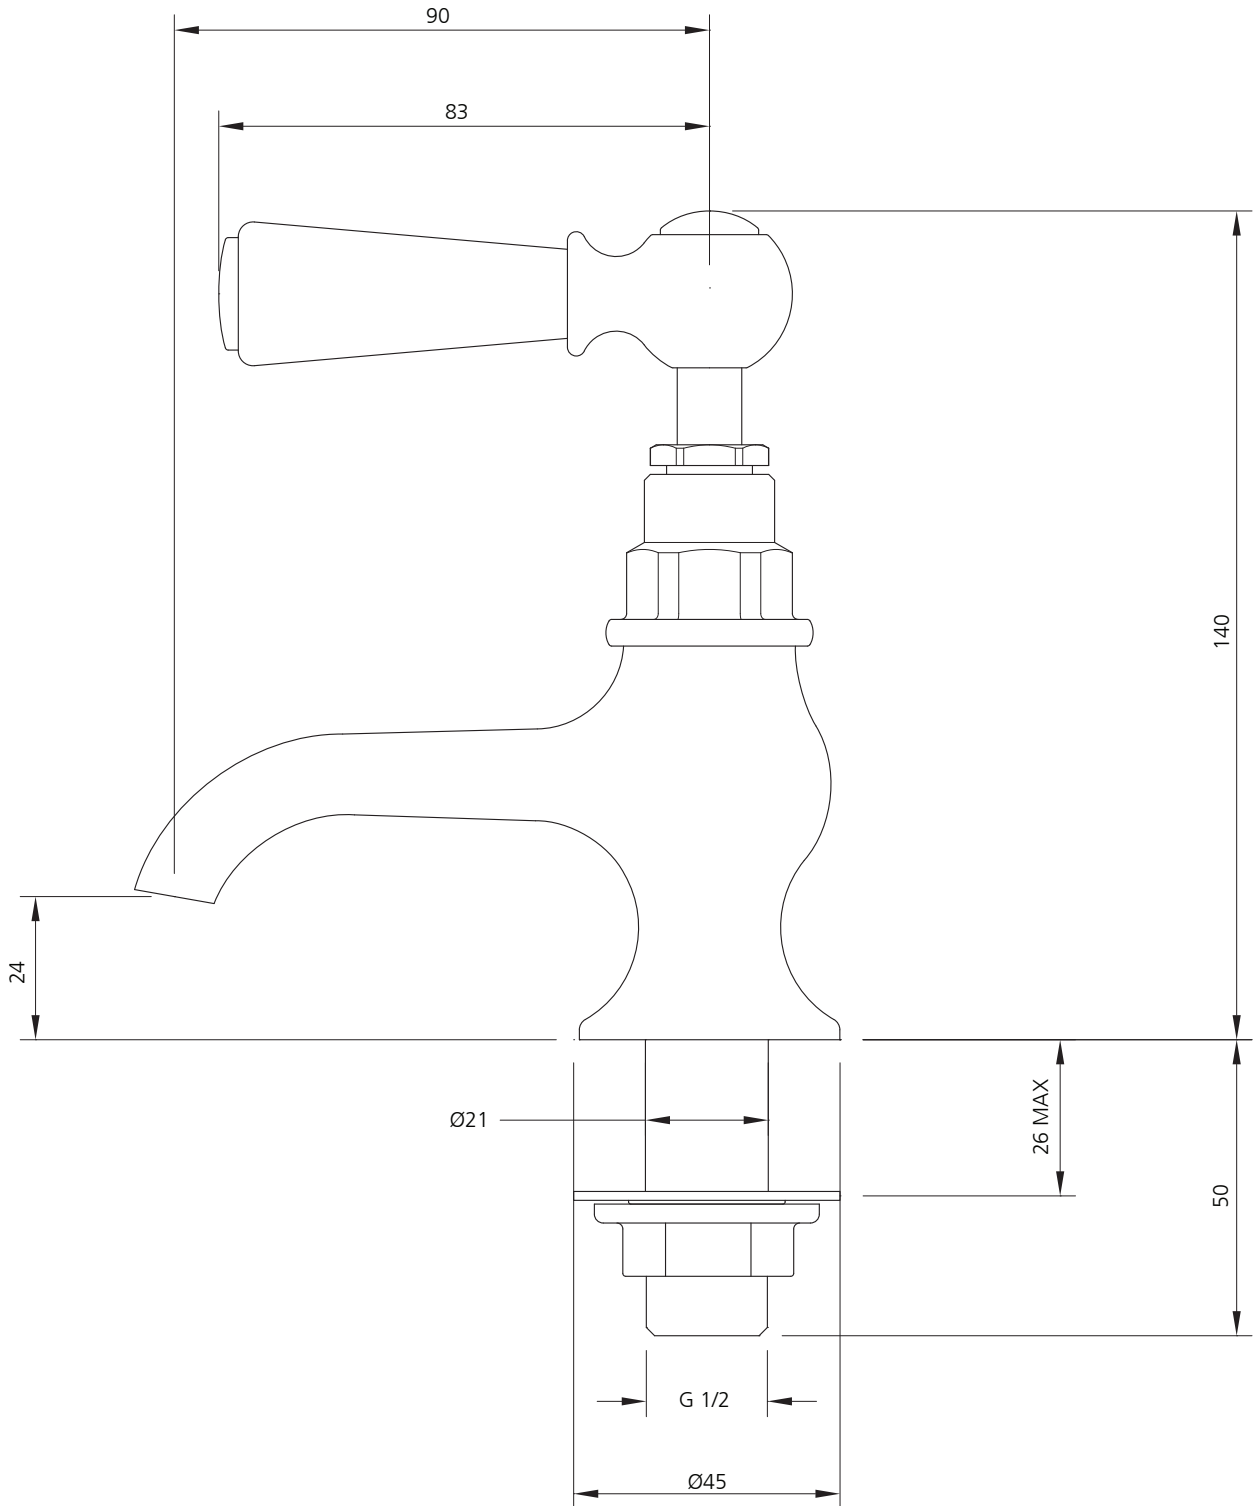

LEFROY BROOKS

IBROC HOUSE ESSEX ROAD
HODDESDON HERTS EN11 OQS UK
T: +44 (0)1992 708 316 F: +44 (0)1992 708 317

WL-8022

CLASSIC WHITE LEVER BASIN PILLAR TAPS
(1 PAIR)

DIMENSIONAL DATA SHEET

DATE: 5 August 2010

ISSUE: 007 A

©COPYRIGHT 2010. CHRISTO LEFROY BROOKS. ALL RIGHTS RESERVED.

DIMENSIONS IN MILLIMETRES

WHILST EVERY EFFORT IS MADE TO ENSURE THE ACCURACY OF THESE DATA SHEETS THEY ARE SUBJECT TO CHANGE WITHOUT NOTICE AS PART OF THE COMPANY'S PRODUCT DEVELOPMENT PROCESS