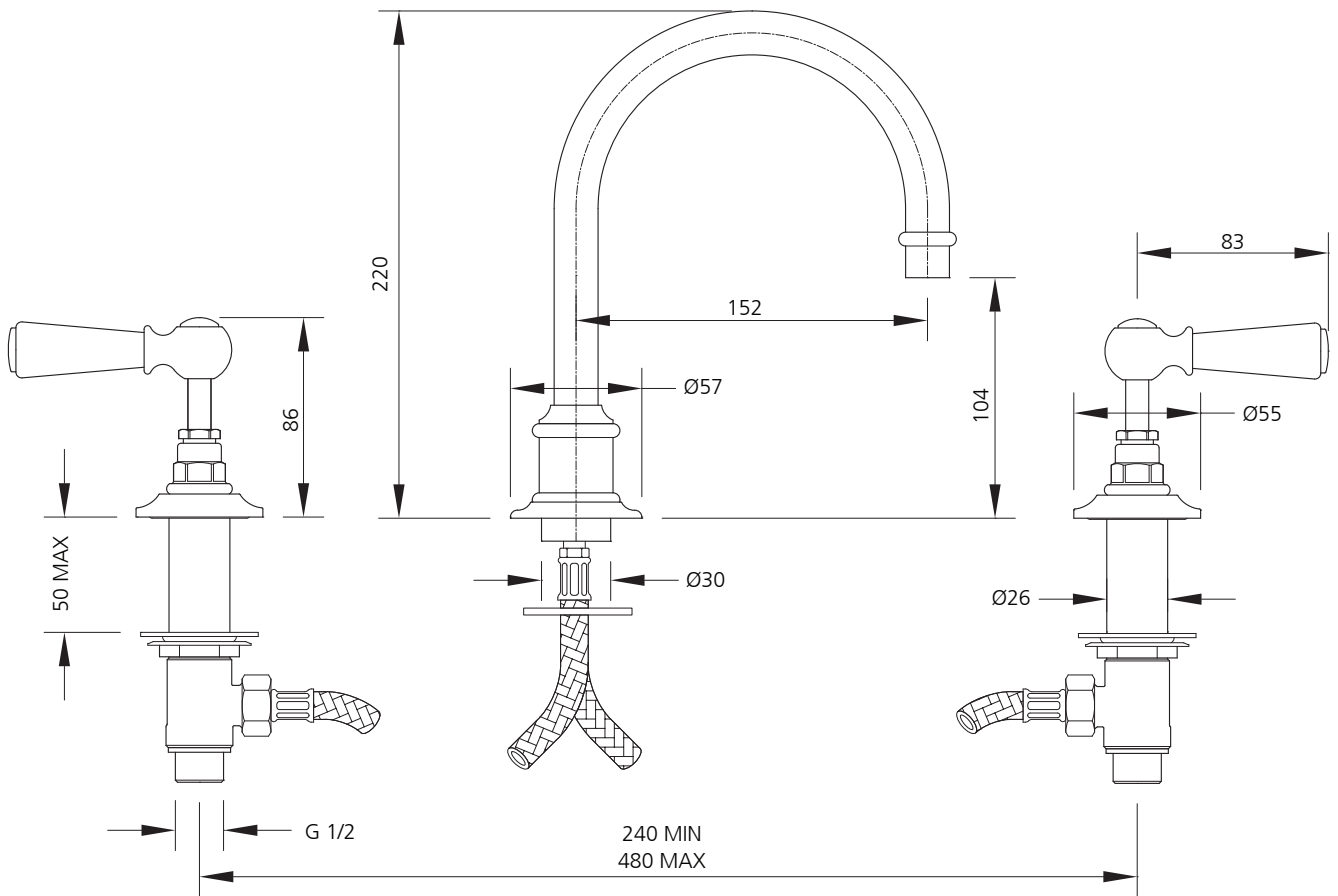

LEFROY BROOKS

IBROC HOUSE ESSEX ROAD
HODDESDON HERTS EN11 OQS UK
T: +44 (0)1992 708 316 F: +44 (0)1992 708 317

WL-1230

TUBULAR WHITE LEVER THREE HOLE BASIN MIXER
WITH CLICK-UP WASTE

DIMENSIONAL DATA SHEET

DATE: 3 August 2010

ISSUE: 054 B

©COPYRIGHT 2010. CHRISTO LEFROY BROOKS. ALL RIGHTS RESERVED.

DIMENSIONS IN MILLIMETRES

WHILST EVERY EFFORT IS MADE TO ENSURE THE ACCURACY OF THESE DATA SHEETS THEY ARE SUBJECT TO CHANGE WITHOUT NOTICE AS PART OF THE COMPANY'S PRODUCT DEVELOPMENT PROCESS