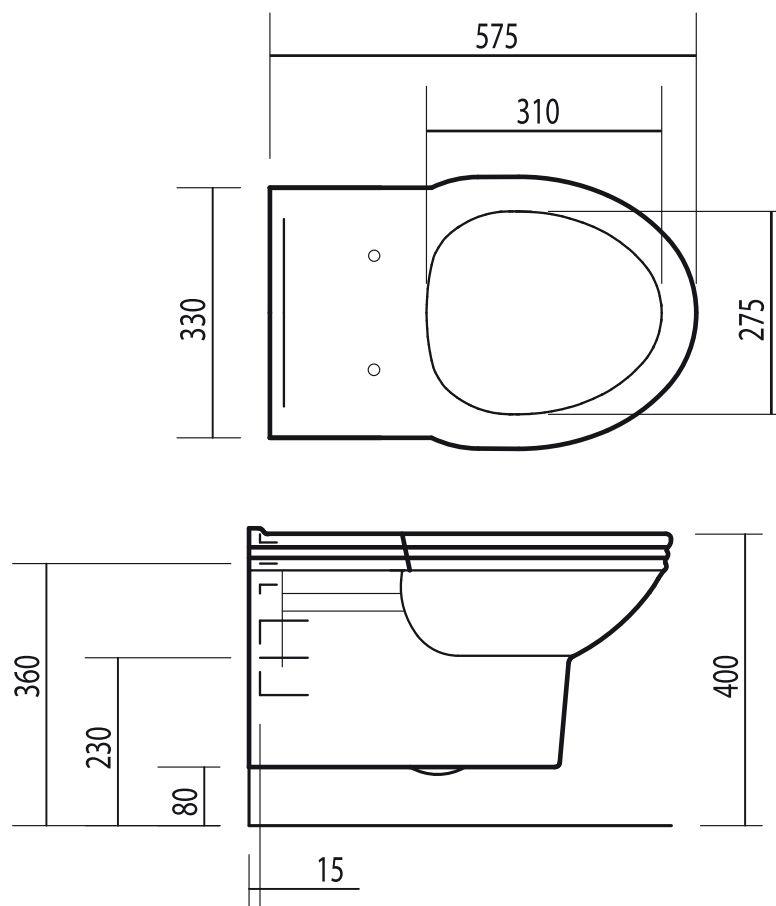

## Victorian Wall Mounted WC Pan