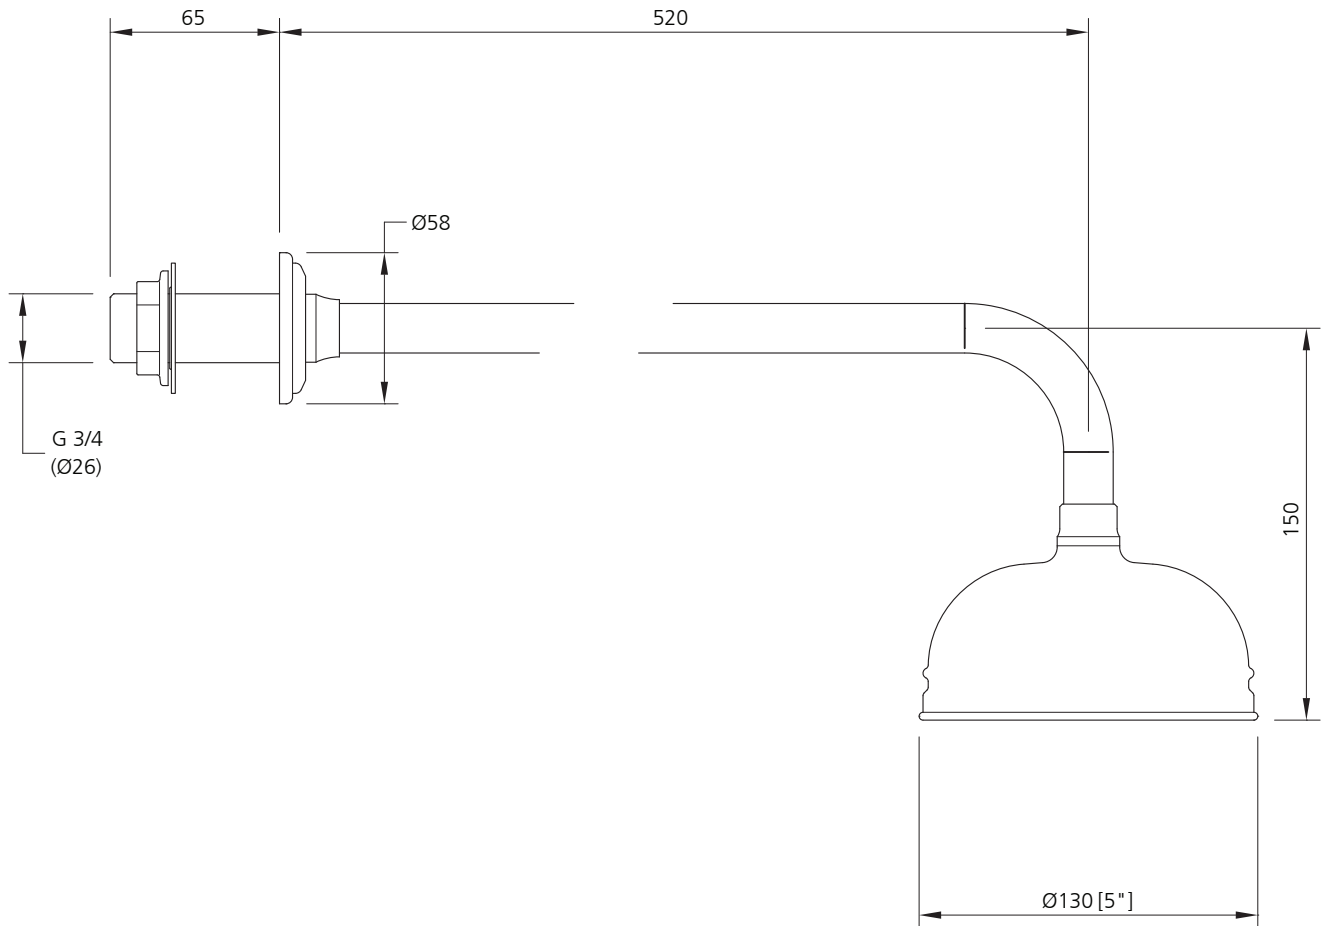

LEFROY BROOKS

IBROC HOUSE ESSEX ROAD
HODDESDON HERTS EN11 OQS UK
T: +44 (0)1992 708 316 F: +44 (0)1992 708 317

RT-1773

BELL AIRE 5" ROSE WITH 490mm SHOWER ARM

DIMENSIONAL DATA SHEET

DATE: 2 August 2010

ISSUE: 051 A

©COPYRIGHT 2010. CHRISTO LEFROY BROOKS. ALL RIGHTS RESERVED.

DIMENSIONS IN MILLIMETRES

WHILST EVERY EFFORT IS MADE TO ENSURE THE ACCURACY OF THESE DATA SHEETS THEY ARE SUBJECT TO CHANGE WITHOUT NOTICE AS PART OF THE COMPANY'S PRODUCT DEVELOPMENT PROCESS