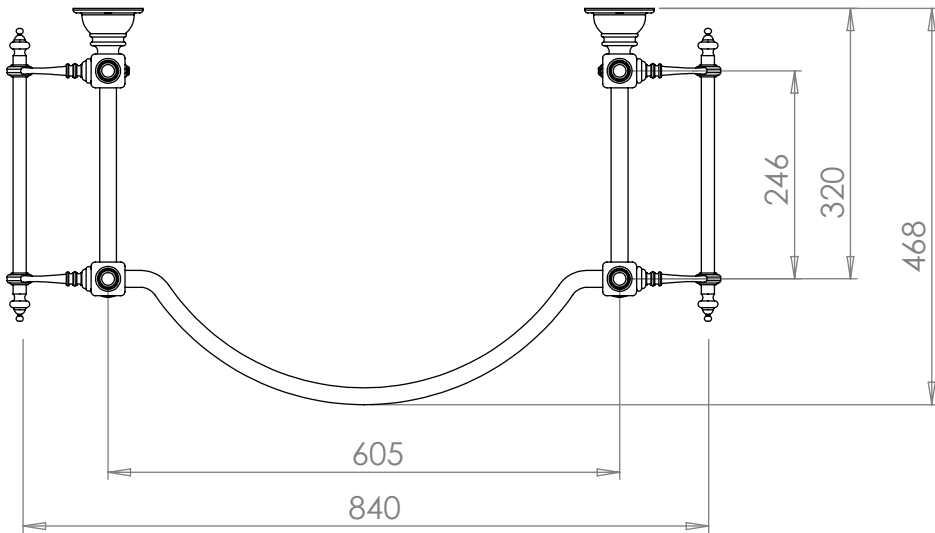

Basin Stand Collection	
Oxford	Basin Stand

We recommend that all products are purchased with the assistance of a specialist bathroom retailer and always installed by an experienced installer who is a member of a recognized association. All sizes quoted are nominal: items may vary by plus or minus 2% against the figures quoted. When planning installations where dimensions are critical, it is essential that the space allowed for individual items is physically checked. Imperial Bathrooms can not be held liable for any costs associated with items not fitting in any given area. The contents of this statement are based on information correct at the time of publication. We reserve the right to make alterations and changes in product characteristics, fixing, packaging, operation etc at any time without notice.