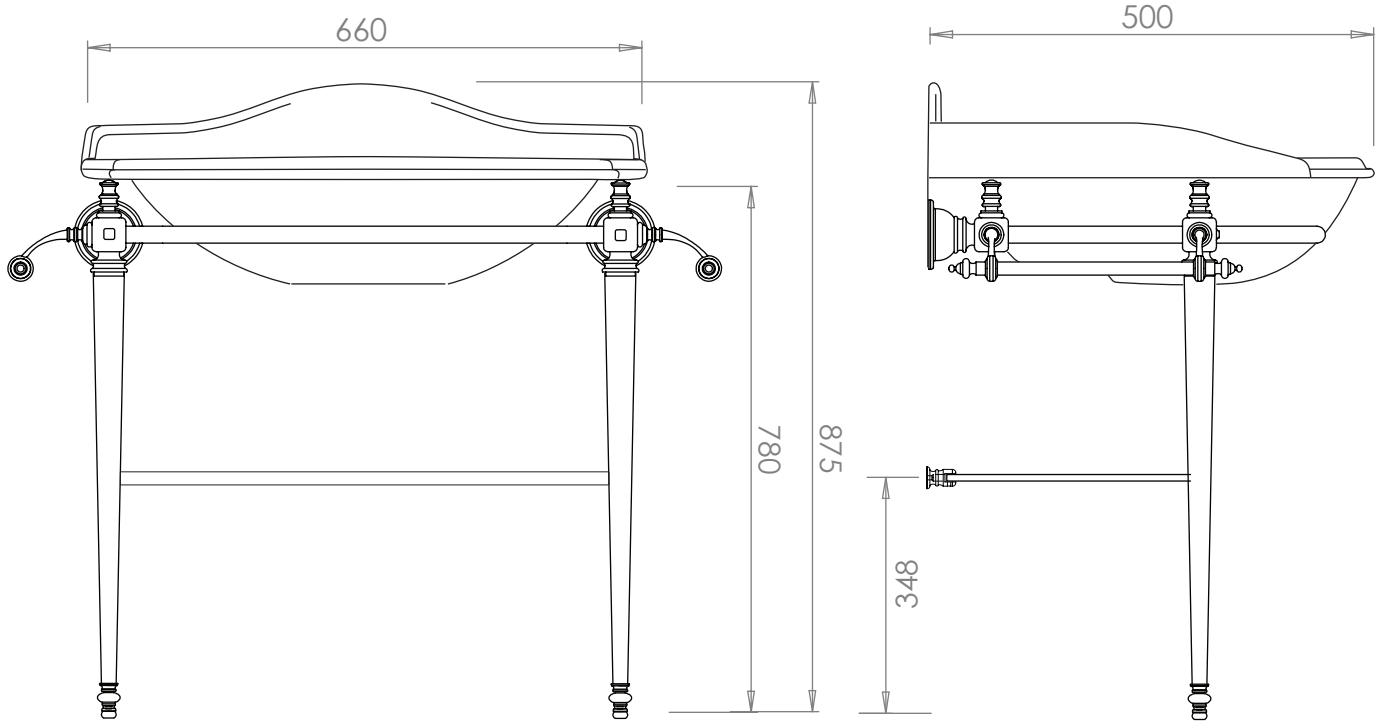

Basin Stand Collection	
Oxford	Basin Stand

We recommend that all products are purchased with the assistance of a specialist bathroom retailer and always installed by an experienced installer who is a member of a recognized association. All sizes quoted are nominal: items may vary by plus or minus 2% against the figures quoted. When planning installations where dimensions are critical, it is essential that the space allowed for individual items is physically checked. Imperial Bathrooms can not be held liable for any costs associated with items not fitting in any given area. The contents of this statement are based on information correct at the time of publication. We reserve the right to make alterations and changes in product characteristics, fixing, packaging, operation etc at any time without notice.