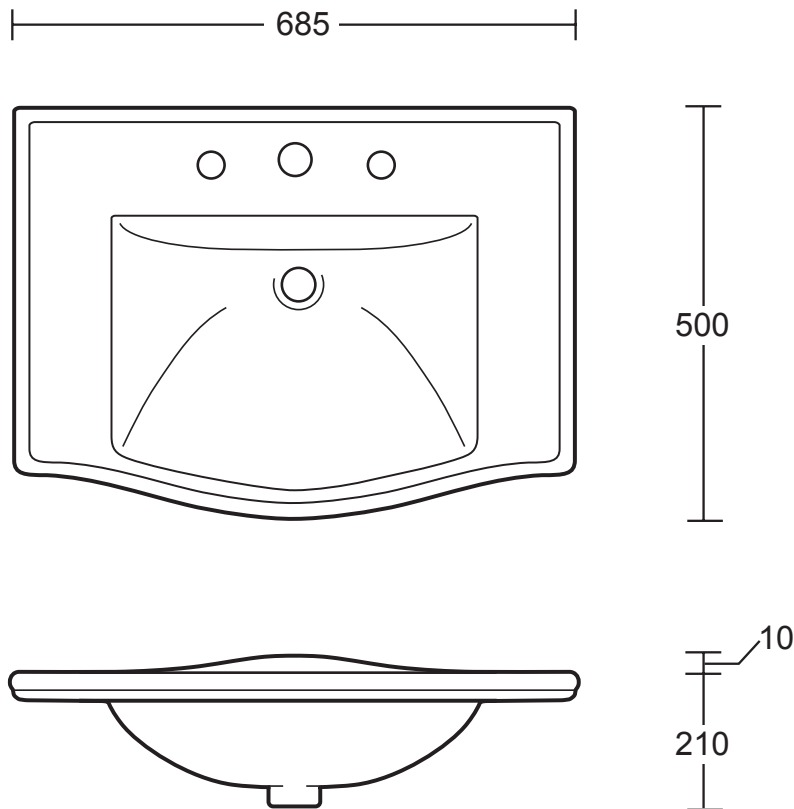

Ceramic Collection	
Westminster	Slab basin

We recommend that all products are purchased with the assistance of a specialist bathroom retailer and always installed by an experienced installer who is a member of a recognized association. All sizes quoted are nominal: items may vary by plus or minus 2% against the figures quoted. When planning installations where dimensions are critical, it is essential that the space allowed for individual items is physically checked. Imperial Bathrooms can not be held liable for any costs associated with items not fitting in any given area. The contents of this statement are based on information correct at the time of publication. We reserve the right to make alterations and changes in product characteristics, fixing, packaging, operation etc at any time without notice.

For further information on fitting guidelines, Terms and Conditions and Warrantee details, please refer to the back of the 2008 Design Guide or contact Imperial's Customer Service team on 0870 60 61 62 3 or sales@imperial-bathrooms.co.uk