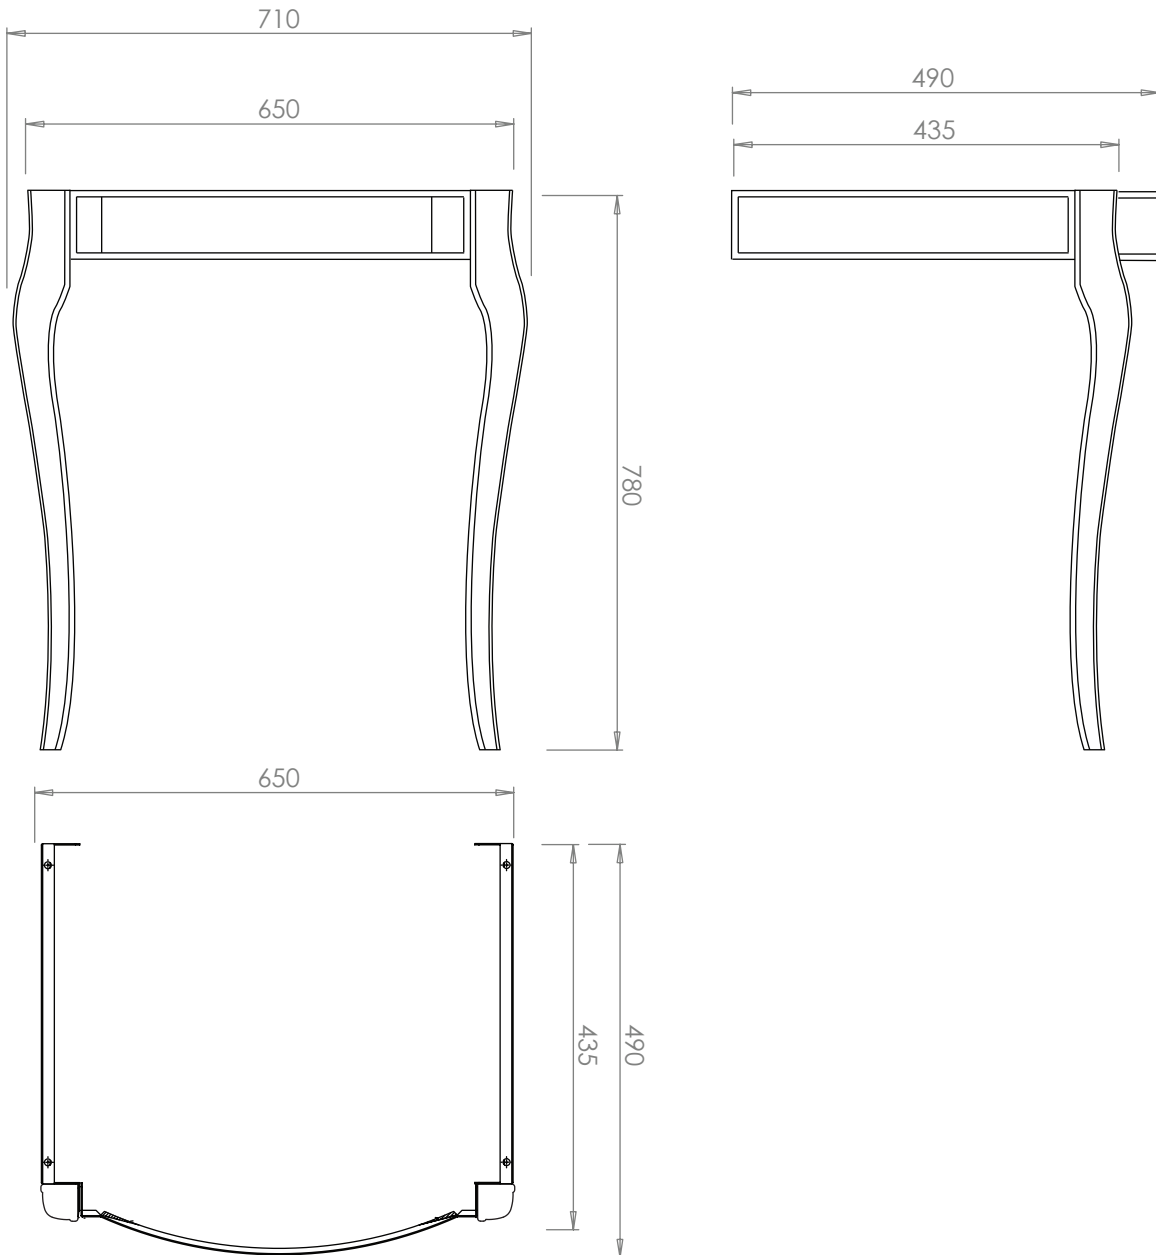

Basin Stands	
Oban	Basin Stand for Westminster Vanity Basin

For use only with the Westminster vanity basin

We recommend that all products are purchased with the assistance of a specialist bathroom retailer and always installed by an experienced installer who is a member of a recognized association. All sizes quoted are nominal: items may vary by plus or minus 2% against the figures quoted. When planning installations where dimensions are critical, it is essential that the space allowed for individual items is physically checked. Imperial Bathrooms can not be held liable for any costs associated with items not fitting in any given area. The contents of this statement are based on information correct at the time of publication. We reserve the right to make alterations and changes in product characteristics, fixing, packaging, operation etc at any time without notice.