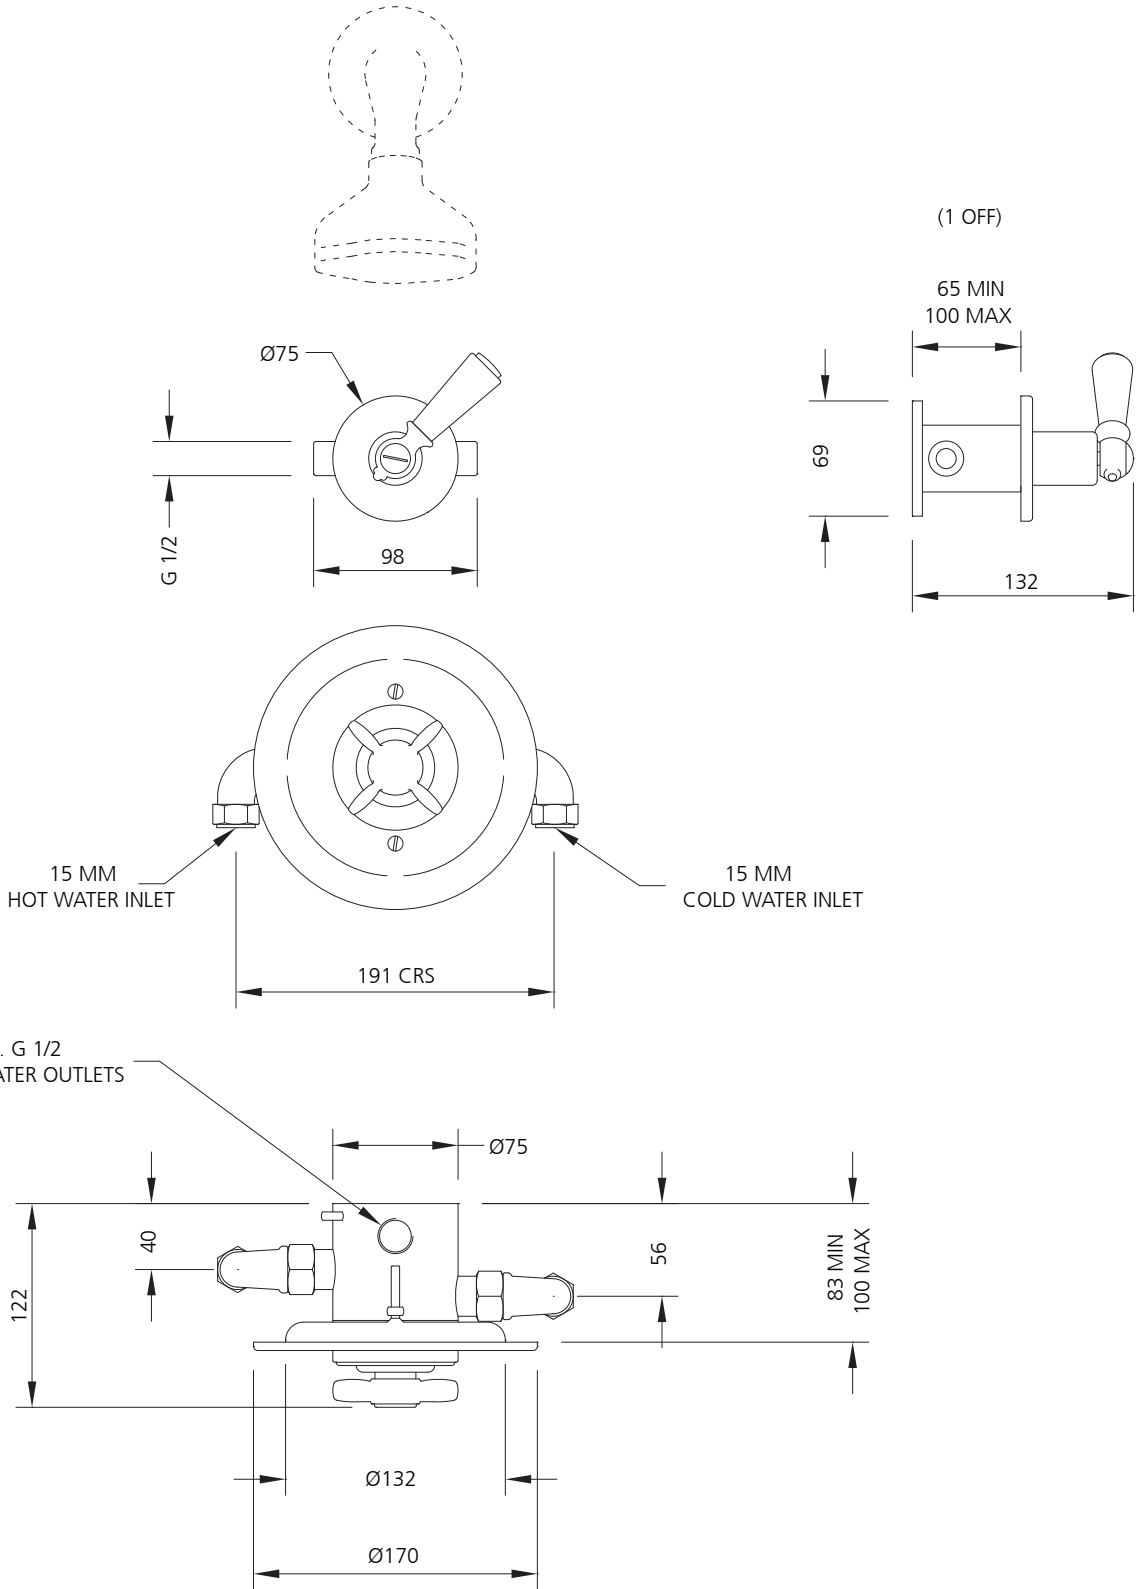

LEFROY BROOKS

IBROC HOUSE ESSEX ROAD
HODDESDON HERTS EN11 0QS UK
T: +44 (0)1992 708 316 F: +44 (0)1992 708 317

GD-8801

ARCHIPELAGO THERMOSTATIC MIXING VALVE
AND FLOW CONTROL
(ORDER HEADSET SEPARATELY)

DIMENSIONAL DATA SHEET

DATE: 15 June 2010

ISSUE: 014 A

©COPYRIGHT 2010. CHRISTO LEFROY BROOKS. ALL RIGHTS RESERVED.

DIMENSIONS IN MILLIMETRES

WHILST EVERY EFFORT IS MADE TO ENSURE THE ACCURACY OF THESE DATA SHEETS THEY ARE SUBJECT TO CHANGE WITHOUT NOTICE AS PART OF THE COMPANY'S PRODUCT DEVELOPMENT PROCESS