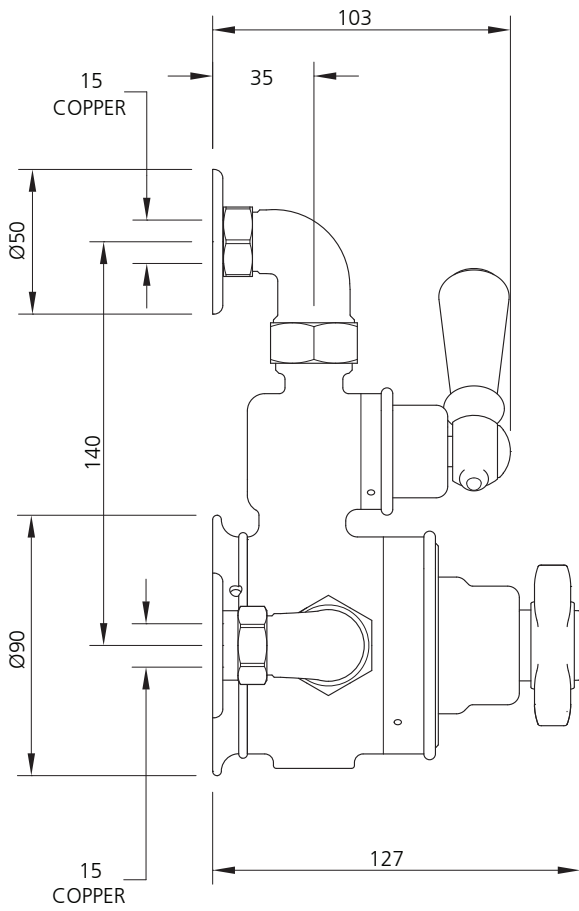

## GD-8725

EXPOSED DUAL CONTROL GODOLPHIN THERMOSTATIC  
MIXING VALVE WITH TOP RETURN BEND TO WALL  
FOR CONCEALED SHOWER OUTLET

### DIMENSIONAL DATA SHEET

DATE: 15 June 2010

ISSUE: 017 A

©COPYRIGHT 2010. CHRISTO LEFROY BROOKS. ALL RIGHTS RESERVED.

DIMENSIONS IN MILLIMETRES

WHILST EVERY EFFORT IS MADE TO ENSURE THE ACCURACY OF THESE DATA SHEETS THEY ARE SUBJECT TO CHANGE WITHOUT NOTICE AS PART OF THE COMPANY'S PRODUCT DEVELOPMENT PROCESS