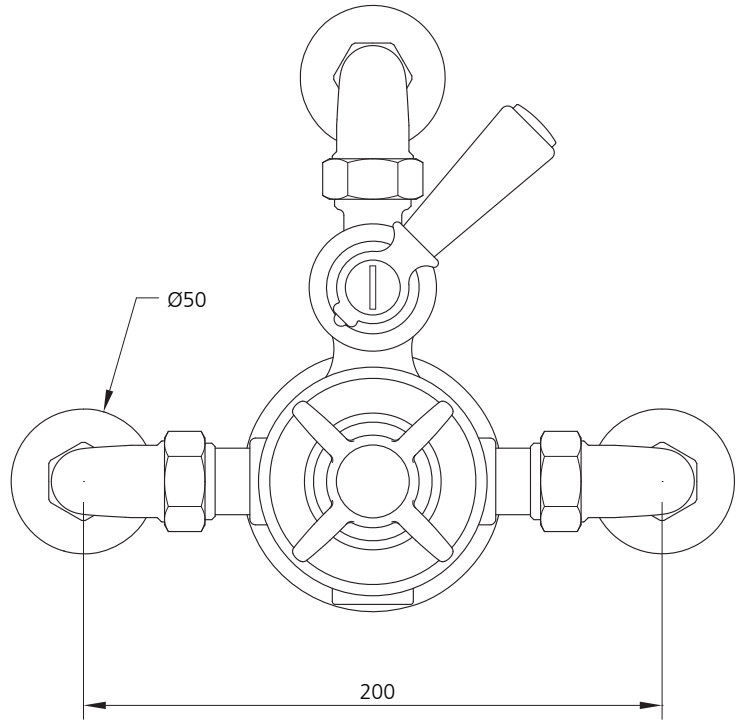

## GD-8725

EXPOSED DUAL CONTROL GODOLPHIN THERMOSTATIC  
MIXING VALVE WITH TOP RETURN BEND TO WALL  
FOR CONCEALED SHOWER OUTLET

### DIMENSIONAL DATA SHEET

DATE: 15 June 2010

ISSUE: 017 A

©COPYRIGHT 2010. CHRISTO LEFROY BROOKS. ALL RIGHTS RESERVED.

DIMENSIONS IN MILLIMETRES

WHILST EVERY EFFORT IS MADE TO ENSURE THE ACCURACY OF THESE DATA SHEETS THEY ARE SUBJECT TO CHANGE WITHOUT NOTICE AS PART OF THE COMPANY'S PRODUCT DEVELOPMENT PROCESS