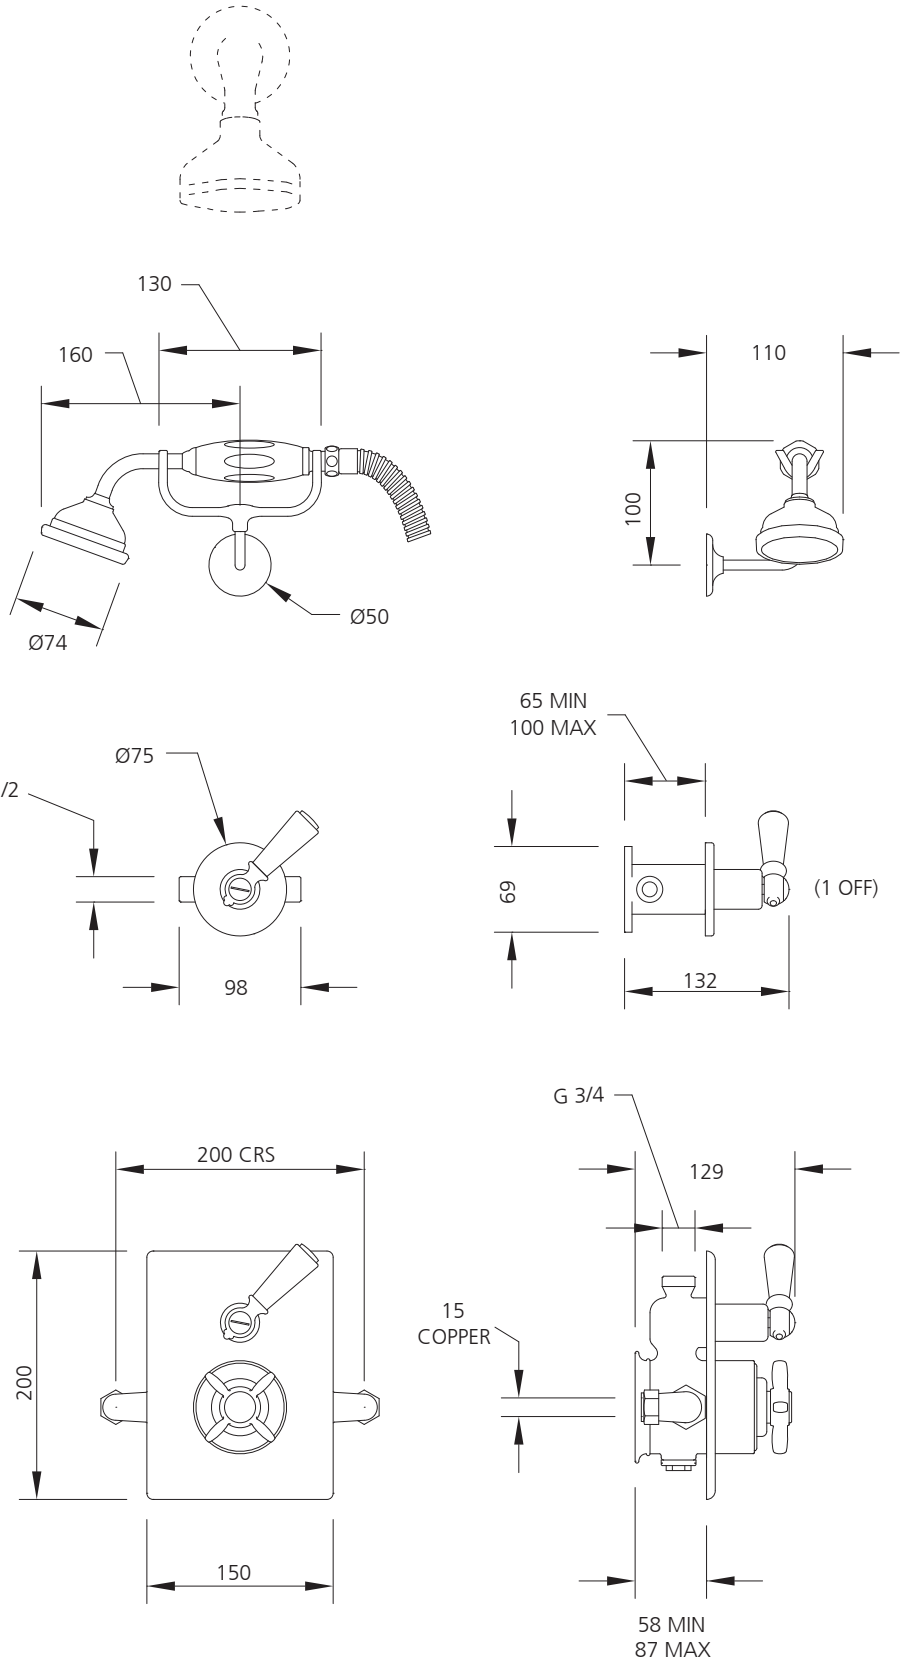

LEFROY BROOKS

IBROC HOUSE ESSEX ROAD
HODDESDON HERTS EN11 0QS UK
T: +44 (0)1992 708 316 F: +44 (0)1992 708 317

GD-8712

CONCEALED GODOLPHIN THERMOSTATIC MIXING VALVE
WITH CLASSIC HANDSET AND SHOWER KIT
(ORDER HEADSET SEPARATELY)

DIMENSIONAL DATA SHEET

DATE: 15 June 2010

ISSUE: 014 A

©COPYRIGHT 2010. CHRISTO LEFROY BROOKS. ALL RIGHTS RESERVED.

DIMENSIONS IN MILLIMETRES

WHILST EVERY EFFORT IS MADE TO ENSURE THE ACCURACY OF THESE DATA SHEETS THEY ARE SUBJECT TO CHANGE WITHOUT NOTICE AS PART OF THE COMPANY'S PRODUCT DEVELOPMENT PROCESS