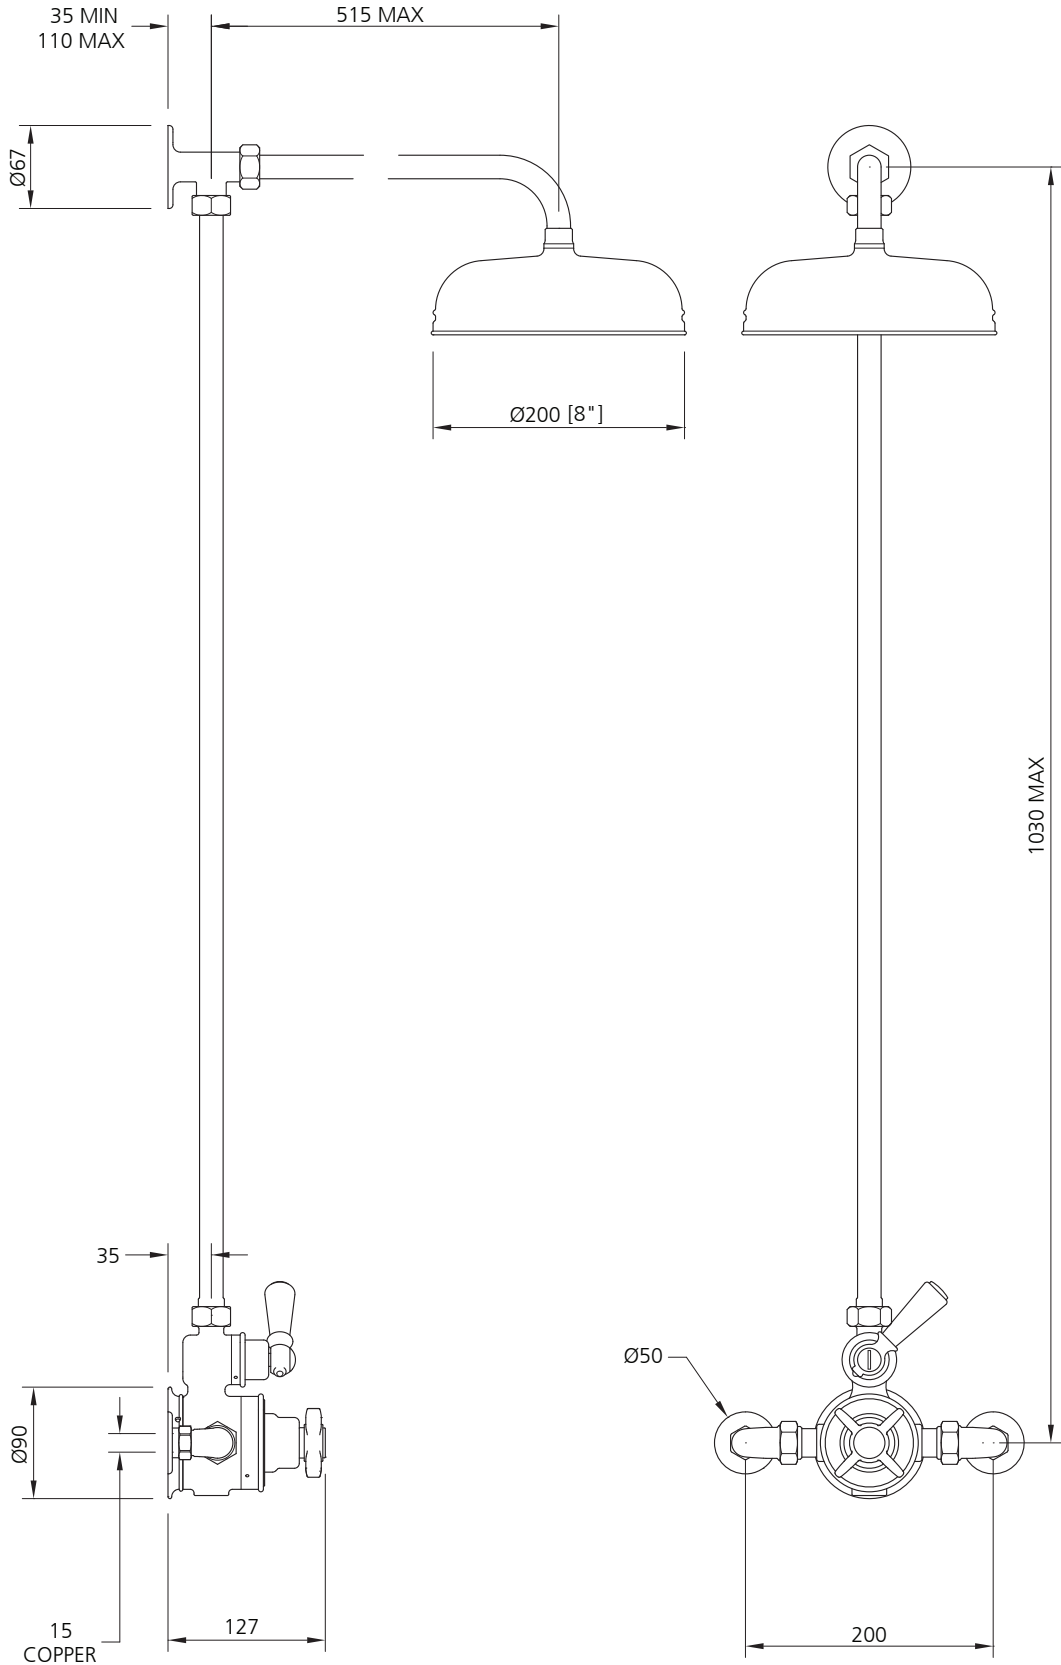

LEFROY BROOKS

IBROC HOUSE ESSEX ROAD
HODDESDON HERTS EN11 0QS UK
T: +44 (0)1992 708 316 F: +44 (0)1992 708 317

GD-8702

EXPOSED GODOLPHIN THERMOSTATIC VALVE
WITH RISER, 8" APRON ROSE AND ADJUSTABLE RISER
PIPE BRACKET

DIMENSIONAL DATA SHEET

DATE: 25 May 2010

ISSUE: 050 C

©COPYRIGHT 2010. CHRISTO LEFROY BROOKS. ALL RIGHTS RESERVED.

DIMENSIONS IN MILLIMETRES

WHILST EVERY EFFORT IS MADE TO ENSURE THE ACCURACY OF THESE DATA SHEETS THEY ARE SUBJECT TO CHANGE WITHOUT NOTICE AS PART OF THE COMPANY'S PRODUCT DEVELOPMENT PROCESS