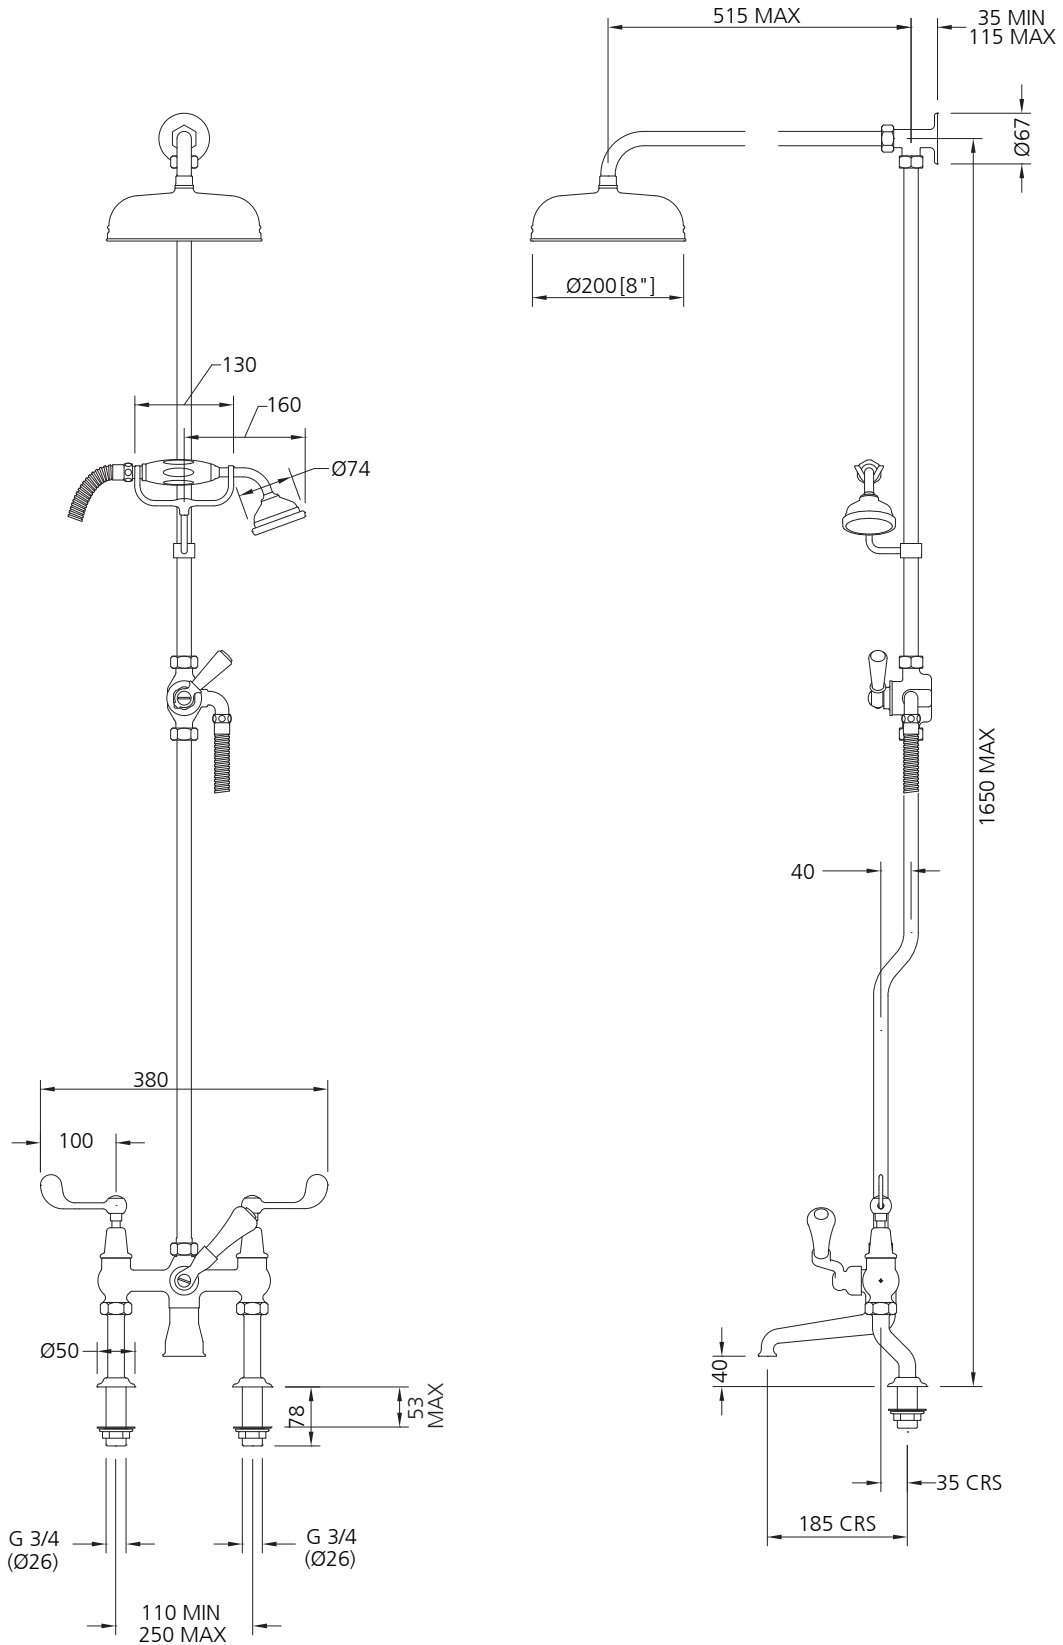

LEFROY BROOKS

IBROC HOUSE ESSEX ROAD
HODDESDON HERTS EN11 0QS UK
T: +44 (0)1992 708 316 F: +44 (0)1992 708 317

CL-1701

CONNAUGHT LEVER BSM (3/4")
WITH RISER, DIVERTER, HAND SHOWER AND 8" ROSE

DIMENSIONAL DATA SHEET

DATE: 24 May 2010

ISSUE: 019

©COPYRIGHT 2010. CHRISTO LEFROY BROOKS. ALL RIGHTS RESERVED.

DIMENSIONS IN MILLIMETRES

WHILST EVERY EFFORT IS MADE TO ENSURE THE ACCURACY OF THESE DATA SHEETS THEY ARE SUBJECT TO CHANGE WITHOUT NOTICE AS PART OF THE COMPANY'S PRODUCT DEVELOPMENT PROCESS