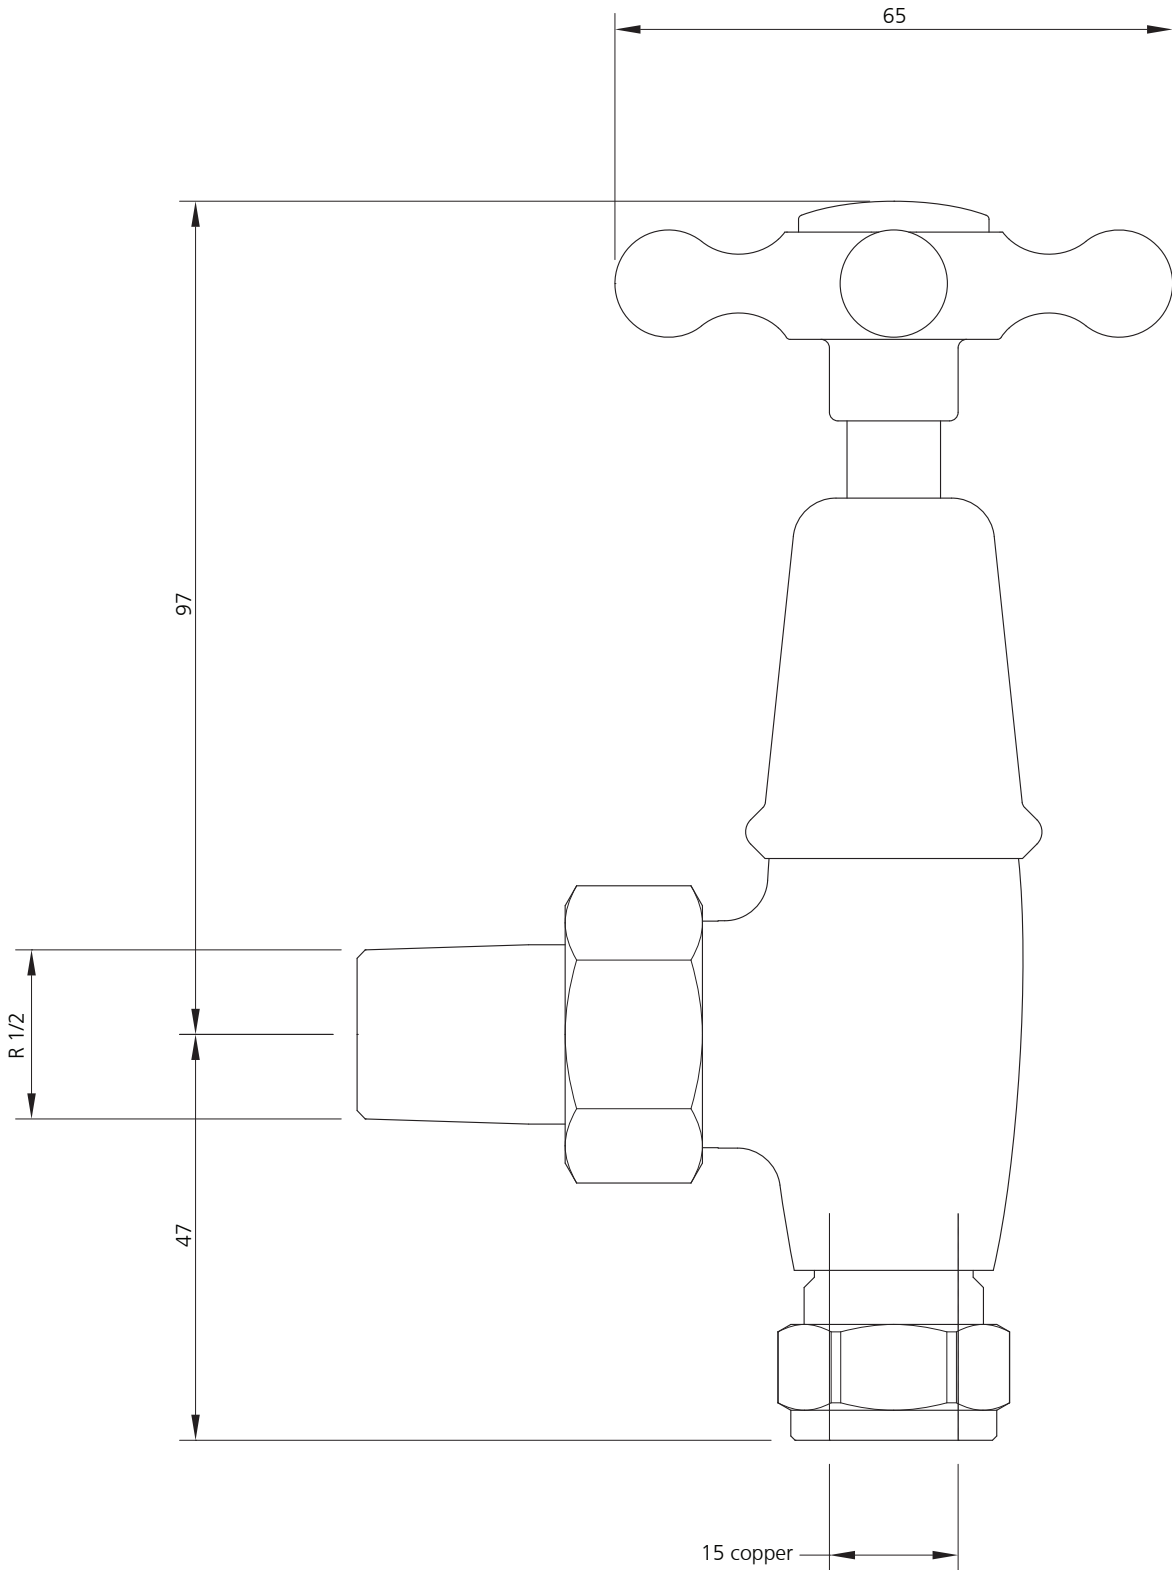

LEFROY BROOKS

IBROC HOUSE ESSEX ROAD
HODDESDON HERTS EN11 0QS UK
T: +44 (0)1992 708 316 F: +44 (0)1992 708 317

CH-1150

CONNAUGHT CROSS HANDLE RADIATOR STOPCOCKS
WITH CONNECTORS AND 150mm DOWNPIPES (1 PAIR)

DIMENSIONAL DATA SHEET

DATE: 21 May 2010

ISSUE: 029

©COPYRIGHT 2010. CHRISTO LEFROY BROOKS. ALL RIGHTS RESERVED.

DIMENSIONS IN MILLIMETRES

WHILST EVERY EFFORT IS MADE TO ENSURE THE ACCURACY OF THESE DATA SHEETS THEY ARE SUBJECT TO CHANGE WITHOUT NOTICE AS PART OF THE COMPANY'S PRODUCT DEVELOPMENT PROCESS