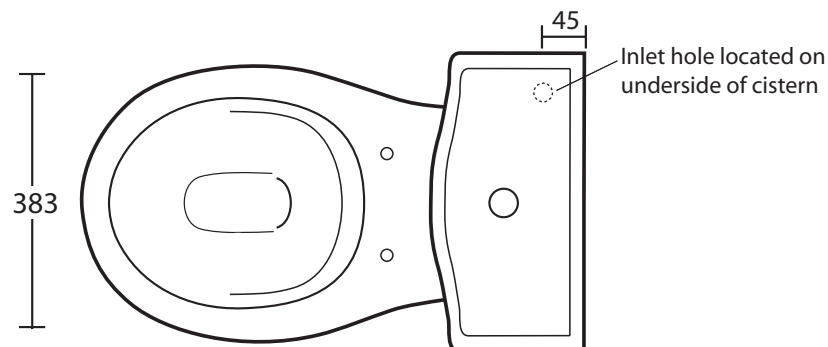

Ceramic Collection	
Firenze	Close coupled pan & cistern

We recommend that all products are purchased with the assistance of a specialist bathroom retailer and always installed by an experienced installer who is a member of a recognized association. All sizes quoted are nominal: items may vary by plus or minus 2% against the figures quoted. When planning installations where dimensions are critical, it is essential that the space allowed for individual items is physically checked. Imperial Bathrooms can not be held liable for any costs associated with items not fitting in any given area. The contents of this statement are based on information correct at the time of publication. We reserve the right to make alterations and changes in product characteristics, fixing, packaging, operation etc at any time without notice.