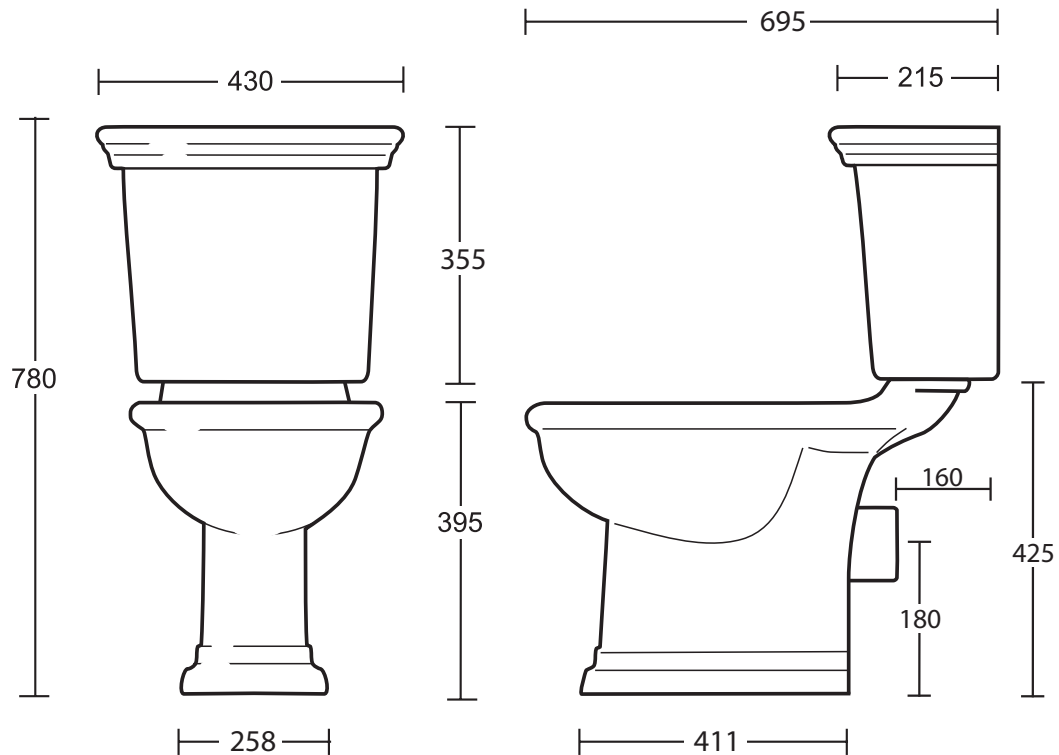

Ceramic Collection	
Firenze	Close coupled pan & cistern

We recommend that all products are purchased with the assistance of a specialist bathroom retailer and always installed by an experienced installer who is a member of a recognized association. All sizes quoted are nominal: items may vary by plus or minus 2% against the figures quoted. When planning installations where dimensions are critical, it is essential that the space allowed for individual items is physically checked. Imperial Bathrooms can not be held liable for any costs associated with items not fitting in any given area. The contents of this statement are based on information correct at the time of publication. We reserve the right to make alterations and changes in product characteristics, fixing, packaging, operation etc at any time without notice.