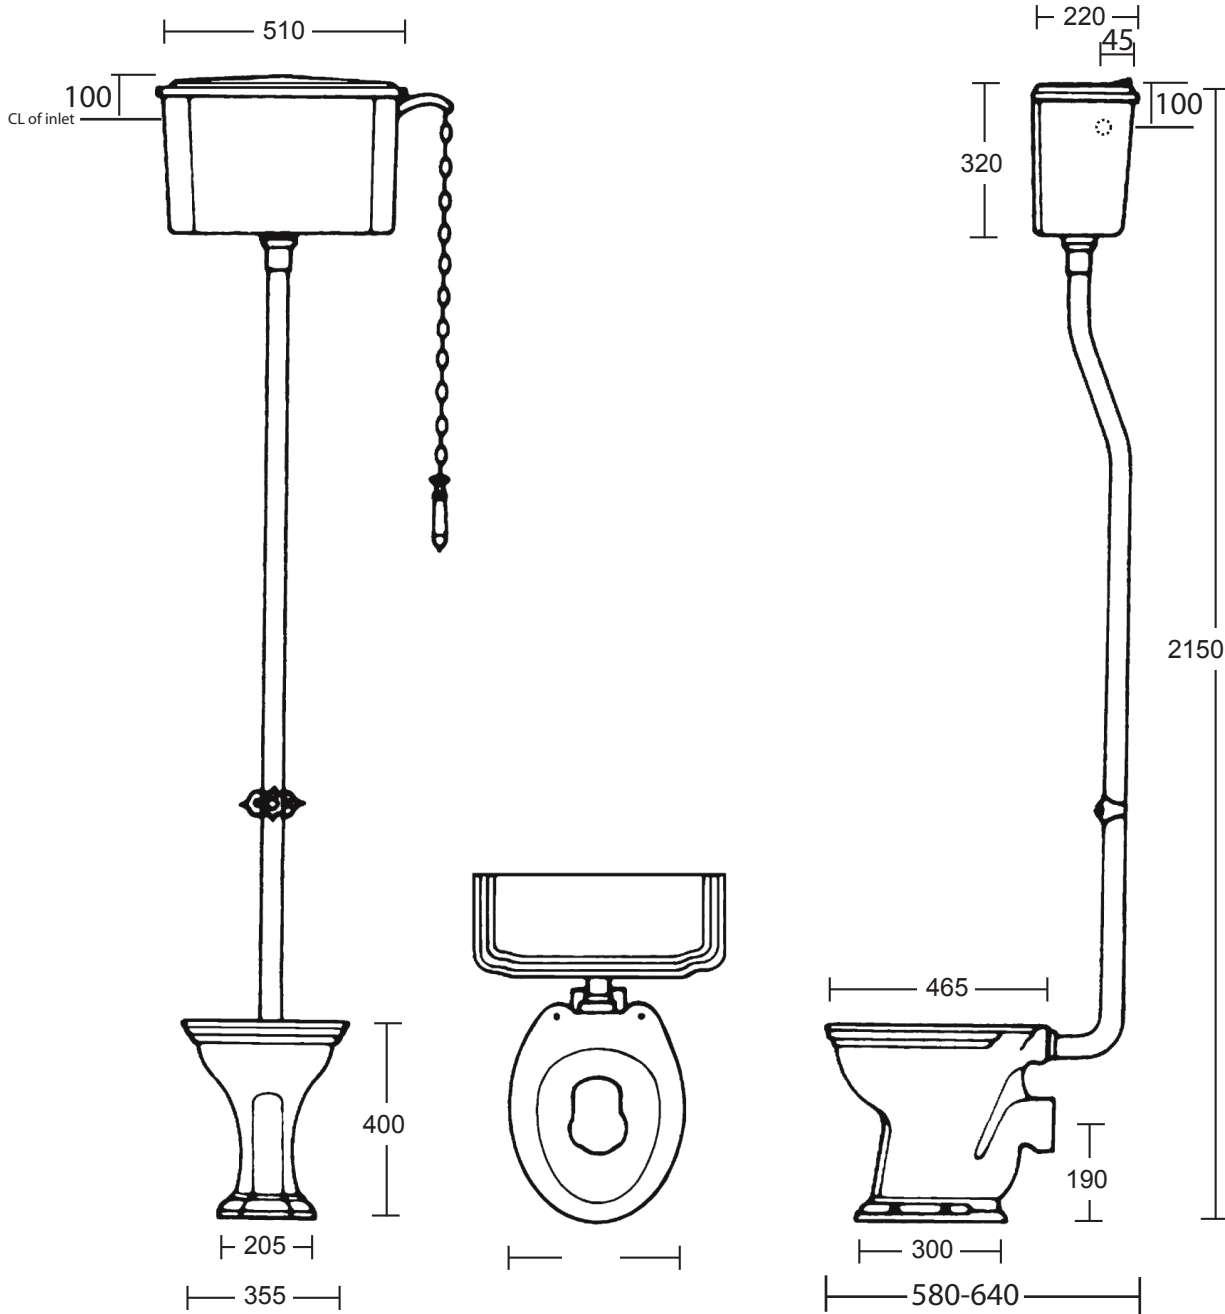

Ceramic Collection

Oxford	Pan & high level cistern
--------	--------------------------

We recommend that all products are purchased with the assistance of a specialist bathroom retailer and always installed by an experienced installer who is a member of a recognized association. All sizes quoted are nominal: items may vary by plus or minus 2% against the figures quoted. When planning installations where dimensions are critical, it is essential that the space allowed for individual items is physically checked. Imperial Bathrooms can not be held liable for any costs associated with items not fitting in any given area. The contents of this statement are based on information correct at the time of publication. We reserve the right to make alterations and changes in product characteristics, fixing, packaging, operation etc at any time without notice.