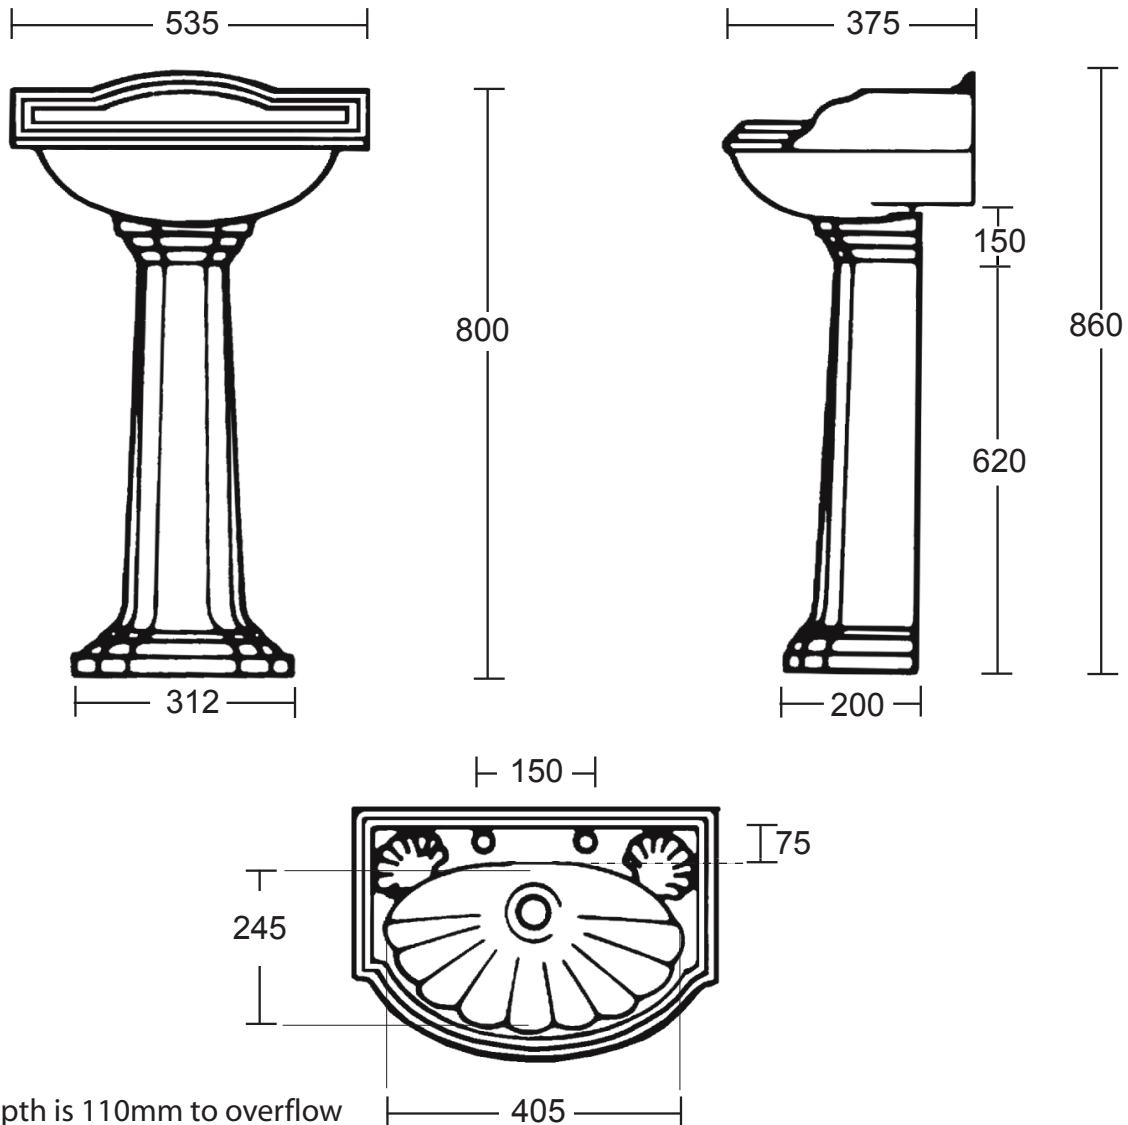

Ceramic Collection	
Oxford	Cloak basin

Tab brackets included

We recommend that all products are purchased with the assistance of a specialist bathroom retailer and always installed by an experienced installer who is a member of a recognized association. All sizes quoted are nominal: items may vary by plus or minus 2% against the figures quoted. When planning installations where dimensions are critical, it is essential that the space allowed for individual items is physically checked. Imperial Bathrooms can not be held liable for any costs associated with items not fitting in any given area. The contents of this statement are based on information correct at the time of publication. We reserve the right to make alterations and changes in product characteristics, fixing, packaging, operation etc at any time without notice.