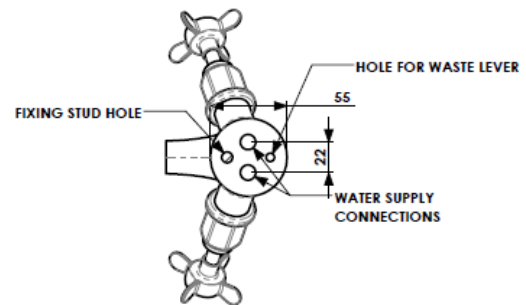

## Tap Collection

CIBC-MONO-X-CP

TOP MONOBLOC BASIN MIXER  
CHROME PLATED

VIEW A-A UNDER BASE OF MONOBLOC

We recommend that all products are purchased with the assistance of a specialist bathroom retailer and always installed by an experienced installer who is a member of a recognized association. All sizes quoted are nominal: items may vary by plus or minus 2% against the figures quoted. When planning installations where dimensions are critical, it is essential that the space allowed for individual items is physically checked. The Cast Iron Bath Company cannot be held liable for any costs associated with items not fitting in any given area. The contents of this statement are based on information correct at the time of publication. We reserve the right to make alterations and changes in product characteristics, fixing, packaging, operation etc at any time without notice.