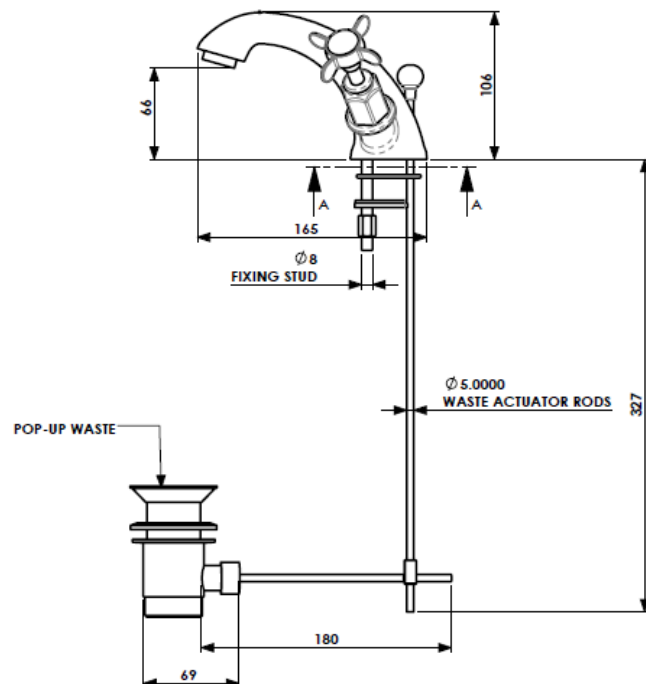

## Tap Collection

CIBC-MONO-X-CP

TOP MONOBLOC BASIN MIXER  
CHROME PLATED

VIEW A-A UNDER BASE OF MONOBLOC

We recommend that all products are purchased with the assistance of a specialist bathroom retailer and always installed by an experienced installer who is a member of a recognized association. All sizes quoted are nominal: items may vary by plus or minus 2% against the figures quoted. When planning installations where dimensions are critical, it is essential that the space allowed for individual items is physically checked. The Cast Iron Bath Company cannot be held liable for any costs associated with items not fitting in any given area. The contents of this statement are based on information correct at the time of publication. We reserve the right to make alterations and changes in product characteristics, fixing, packaging, operation etc at any time without notice.