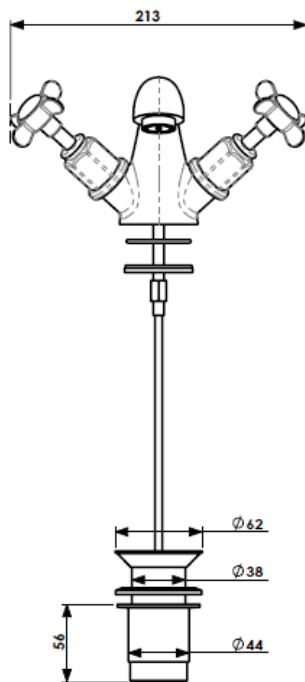

## Tap Collection

CIBC-MONO-X-CP

TOP MONOBLOC BASIN MIXER  
CHROME PLATED

VIEW A-A UNDER BASE OF MONOBLOC

We recommend that all products are purchased with the assistance of a specialist bathroom retailer and always installed by an experienced installer who is a member of a recognized association. All sizes quoted are nominal: items may vary by plus or minus 2% against the figures quoted. When planning installations where dimensions are critical, it is essential that the space allowed for individual items is physically checked. The Cast Iron Bath Company cannot be held liable for any costs associated with items not fitting in any given area. The contents of this statement are based on information correct at the time of publication. We reserve the right to make alterations and changes in product characteristics, fixing, packaging, operation etc at any time without notice.