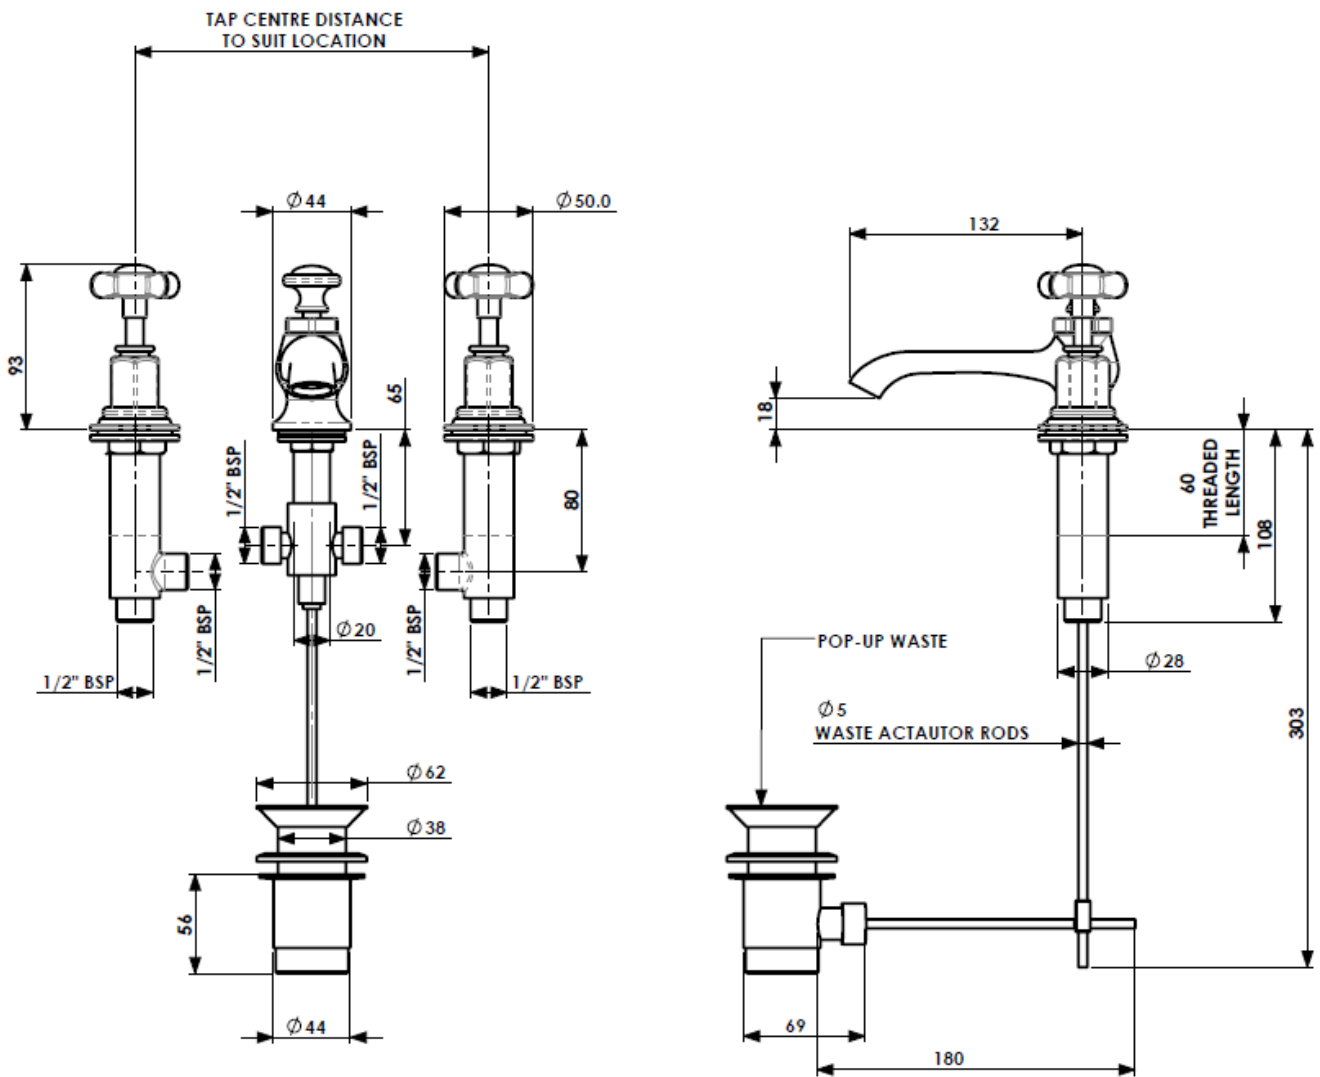

Ceramic Collection

CIBC-3HBM-X-CP

TOP MONOBLOC BASIN MIXER  
CHROME PLATED

We recommend that all products are purchased with the assistance of a specialist bathroom retailer and always installed by an experienced installer who is a member of a recognized association. All sizes quoted are nominal: items may vary by plus or minus 2% against the figures quoted. When planning installations where dimensions are critical, it is essential that the space allowed for individual items is physically checked. The Cast Iron Bath Company cannot be held liable for any costs associated with items not fitting in any given area. The contents of this statement are based on information correct at the time of publication. We reserve the right to make alterations and changes in product characteristics, fixing, packaging, operation etc at any time without notice.