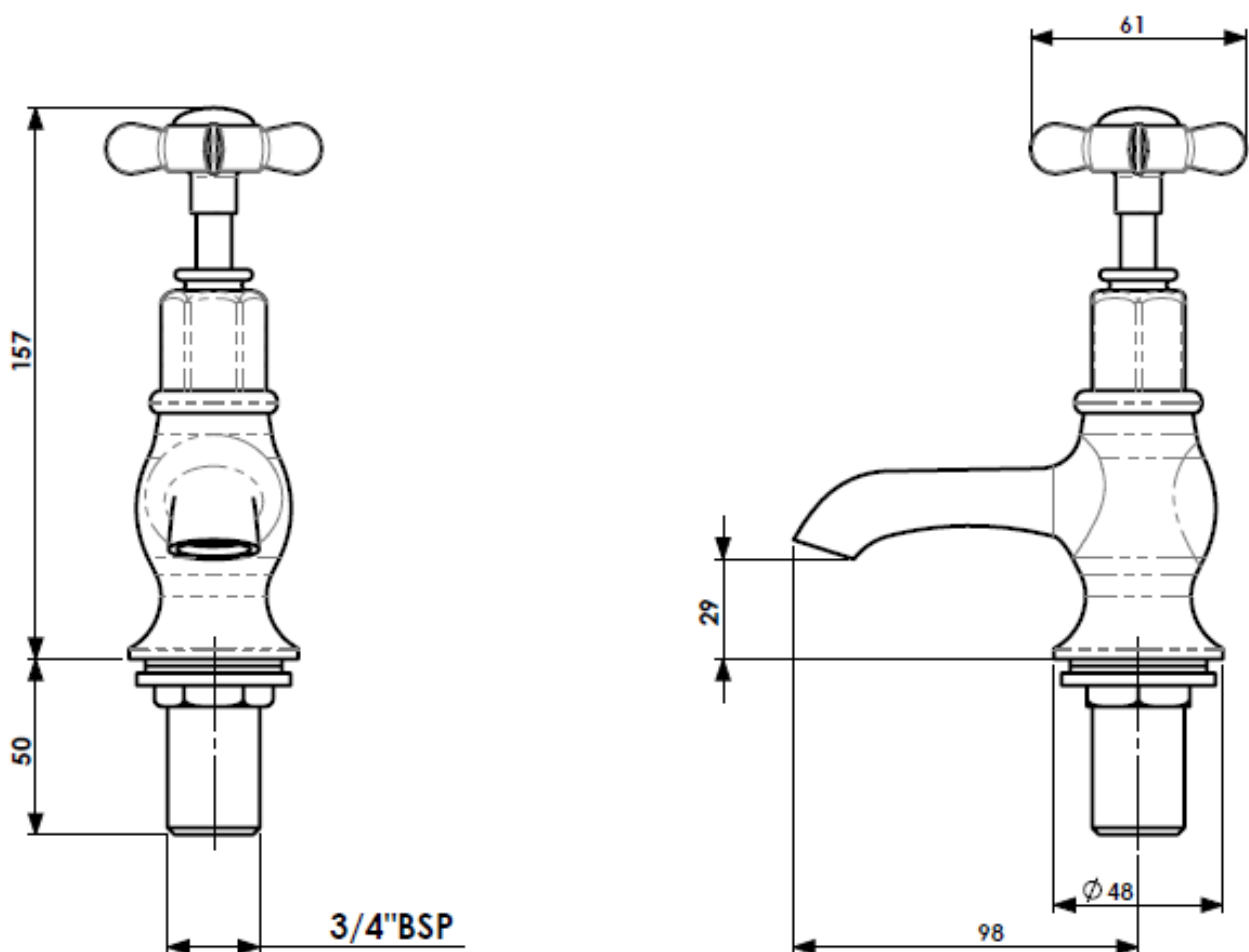

Tap Collection

CIBC-3/4-BP-X-CP

3/4" BSP BASIN PILLAR TAP
CHROME PLATED
KIT COMPRISES TWO TAPS AS
SHOWN

We recommend that all products are purchased with the assistance of a specialist bathroom retailer and always installed by an experienced installer who is a member of a recognized association. All sizes quoted are nominal: items may vary by plus or minus 2% against the figures quoted. When planning installations where dimensions are critical, it is essential that the space allowed for individual items is physically checked. The Cast Iron Bath Company cannot be held liable for any costs associated with items not fitting in any given area. The contents of this statement are based on information correct at the time of publication. We reserve the right to make alterations and changes in product characteristics, fixing, packaging, operation etc at any time without notice.