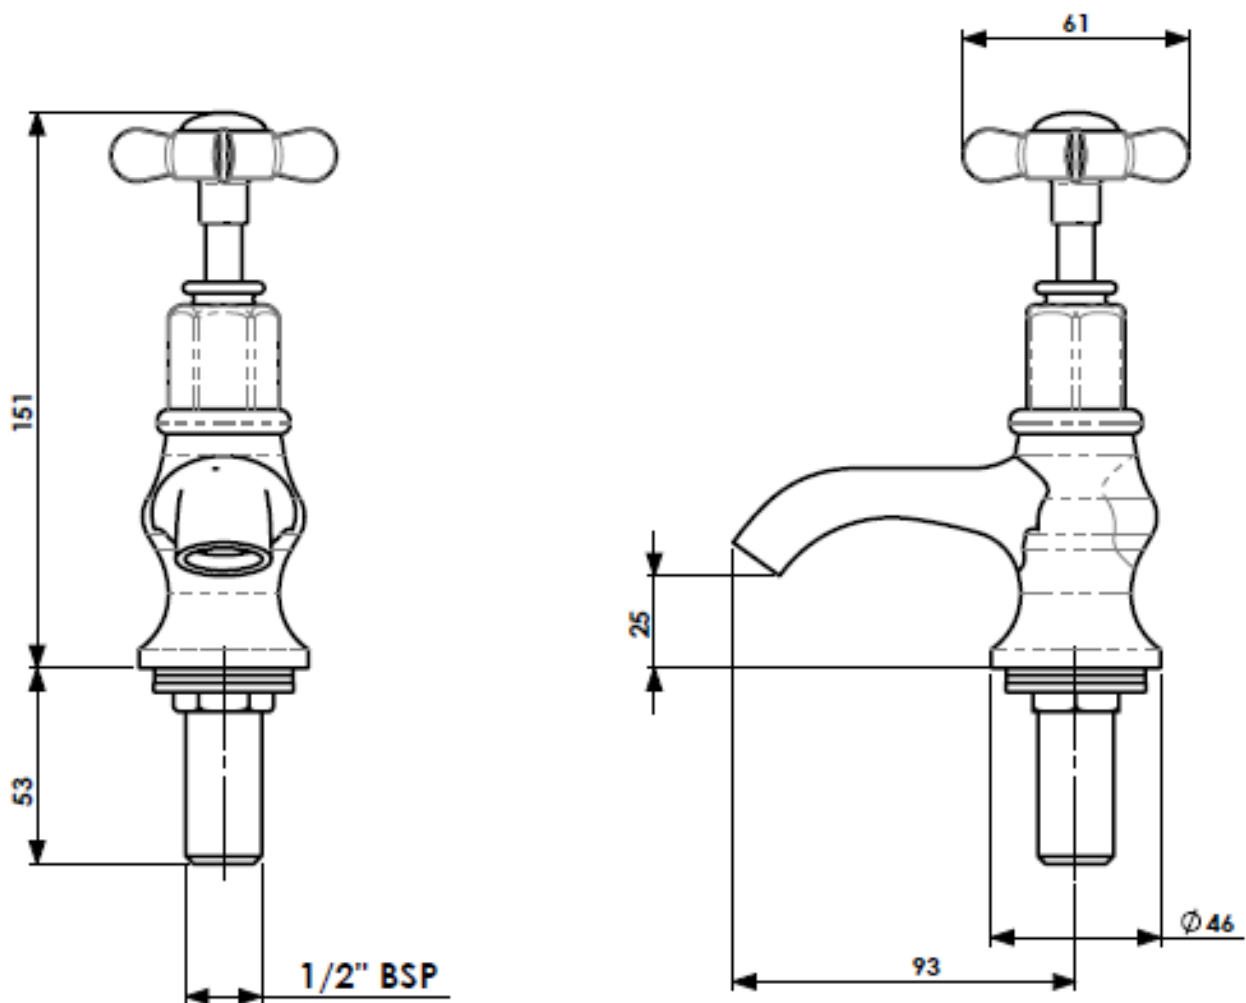

## Tap Collection

CIBC-1/2-BP-X-CP

1/2" BSP BASIN PILLAR TAP  
CHROME PLATED - Kit Comprises  
Two Taps as Shown

We recommend that all products are purchased with the assistance of a specialist bathroom retailer and always installed by an experienced installer who is a member of a recognized association. All sizes quoted are nominal: items may vary by plus or minus 2% against the figures quoted. When planning installations where dimensions are critical, it is essential that the space allowed for individual items is physically checked. The Cast Iron Bath Company cannot be held liable for any costs associated with items not fitting in any given area. The contents of this statement are based on information correct at the time of publication. We reserve the right to make alterations and changes in product characteristics, fixing, packaging, operation etc at any time without notice.